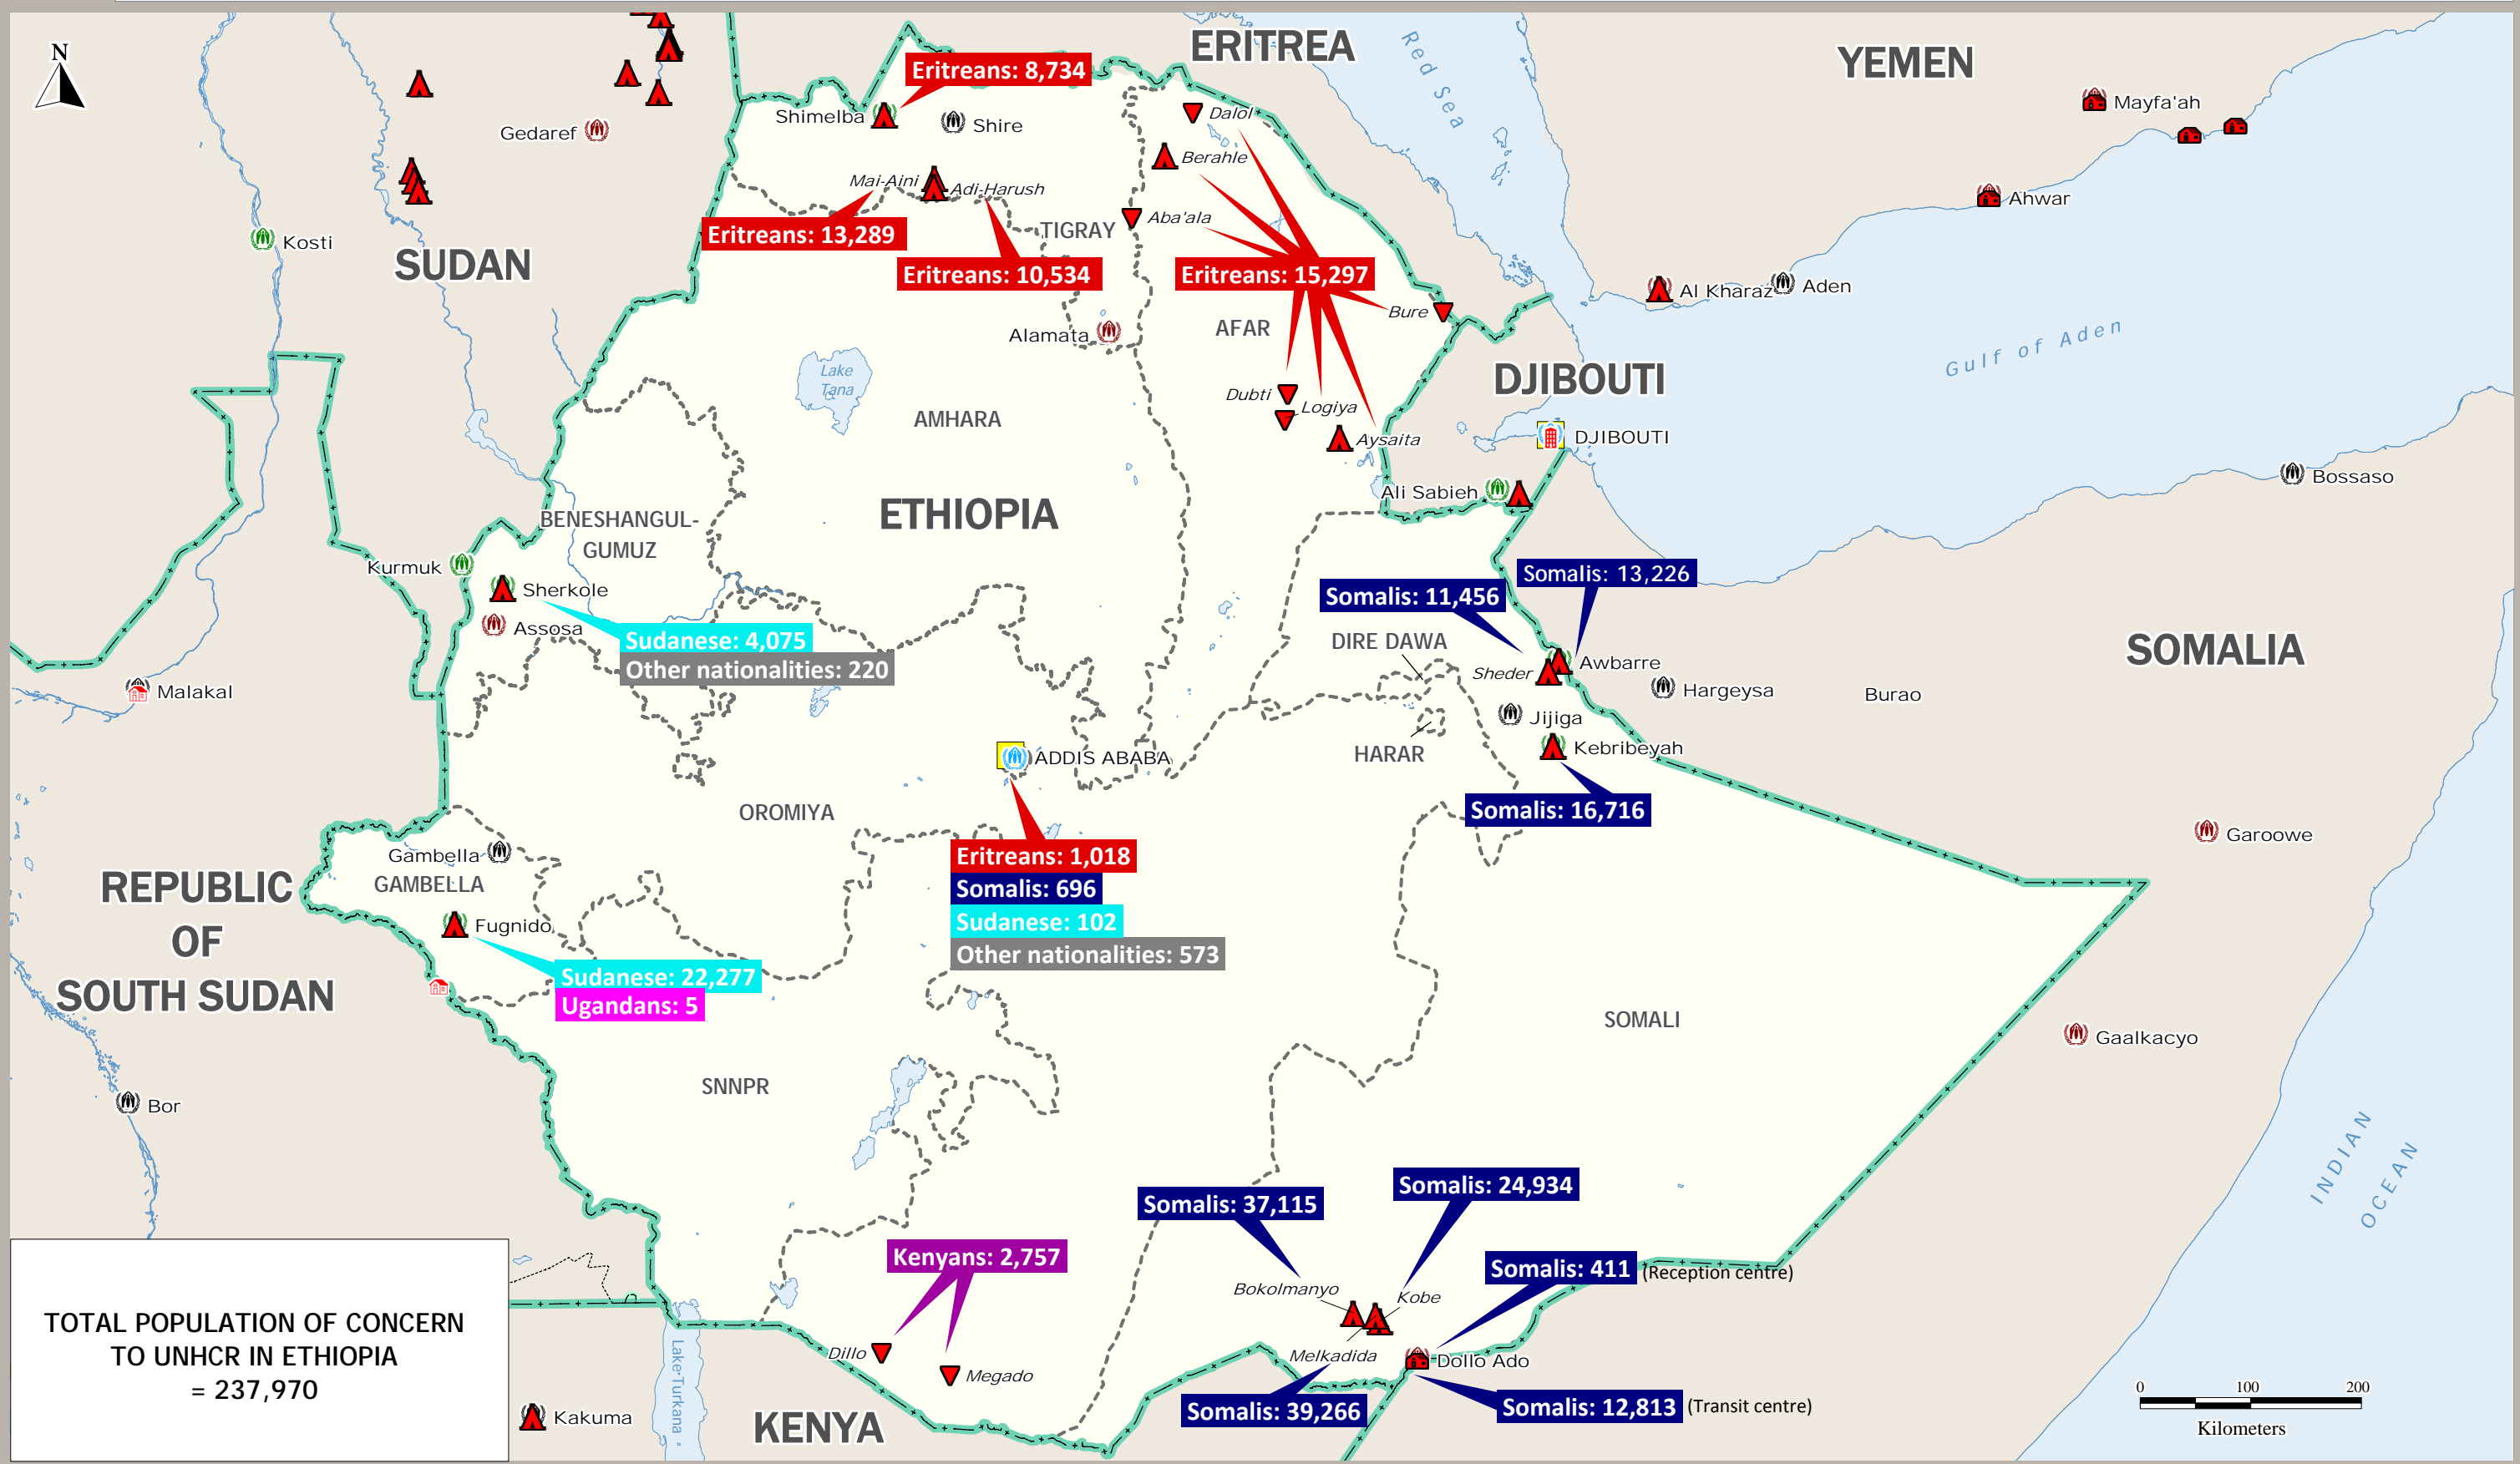

ETHIOPIA

Population of concern to UNHCR

As of 20 July 2011

Geographic Information Systems and Mapping Unit
 UNHCR Regional Support Hub in Nairobi
 Tel.: +254 20 4222000 Email: kennarsh@unhcr.org

Sources:
 UNHCR, Global Insight digital mapping © 1998
 Europa Technologies Ltd.

The boundaries and names shown and the designations used on this map do not imply official endorsement or acceptance by the United Nations.

Capital	Refugee location
UNHCR Country office	Refugee accommodation
UNHCR Sub office	Refugee transit centre
UNHCR Field office	Refugee settlement
UNHCR Field unit	Main town or village
Refugee camp	International boundary
	Region boundary

TOTAL POPULATION OF CONCERN TO UNHCR IN ETHIOPIA = 237,970