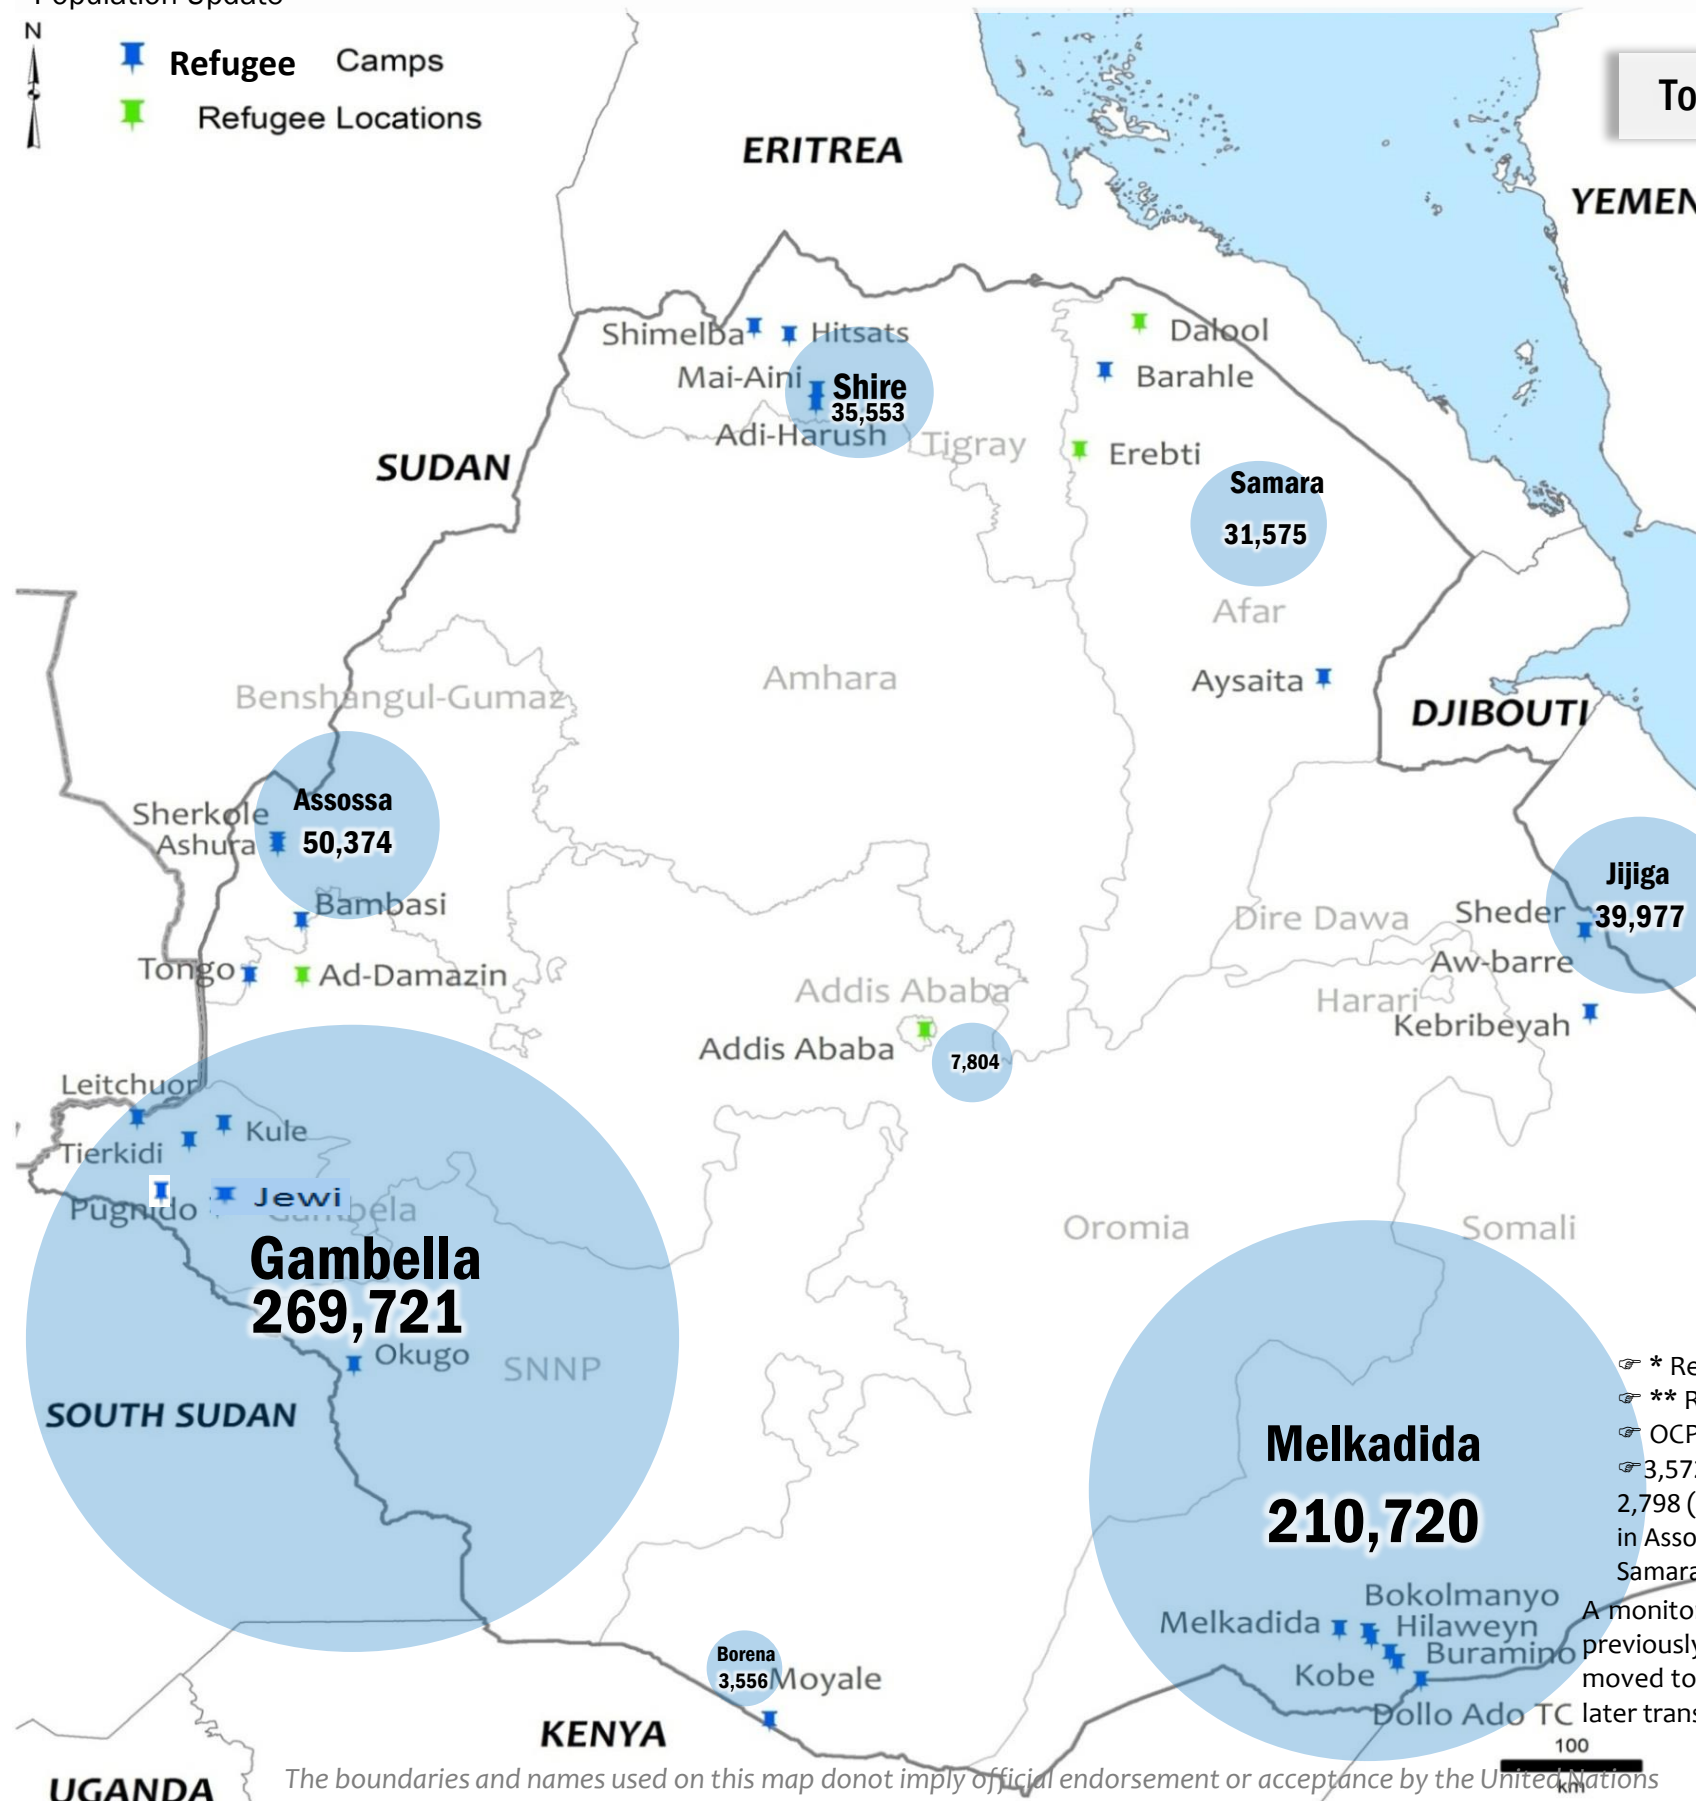

Refugees and Asylum-seekers in Ethiopia

30 November 2015

UNHCR Ethiopia

Population Update

- Refugee Camps
- Refugee Locations

Total Refugee and Asylum-seeker Population

730,358

Total Number of Households

241,330

Camp/Site	Population by Camp/Site & CoO						Total	Camp/Site (%)
	SSD	SOM	ERT	SUD	YEM	OTHERS		
Addis Ababa	332	923	4,349	77	1,237	886	7,804	1.07%
Mai-Aini			10,555				10,555	1.45%
Adi Harush			8,400				8,400	1.15%
Shimelba			5,503				5,503	0.75%
Hitsats			10,741				10,741	1.47%
Tigray (OCP)			354				354	0.05%
Aysaita			10,113				10,113	1.38%
Barahle			8,750				8,750	1.20%
Erebt*			551				551	0.08%
Dalool*			7,719				7,719	1.06%
Ayne-Deeb*			4,442				4,442	0.61%
Pugnido	63,509			51		15	63,575	8.70%
Kule	48,024			11		3	48,038	6.58%
Pugnido II	15,905			1		1	15,907	2.18%
Okugo	7,642			1		-	7,643	1.05%
Tierkidi	53,329					4	53,333	7.30%
Jewi	48,196					3	48,199	6.60%
Gambella Main Entry Points**	29,903						29,903	4.09%
Other Location Gambella*	3,123						3,123	0.43%
Sherkole	4,669			6,053		700	11,422	1.56%
Bambasi	20			15,214		7	15,241	2.09%
Gizan/Ad-Damazin*	7			2,574			2,581	0.35%
Tongo	1,238			10,304		55	11,597	1.59%
Tsore	5,866			3,666		1	9,533	1.31%
Ken-Borena						3,556	3,556	0.49%
Aw-barre		13,394					13,394	1.83%
Kebribeyah		14,329					14,329	1.96%
Sheder		12,254					12,254	1.68%
Bokolmanyoy		42,430					42,430	5.81%
Melkadida		44,785					44,785	6.13%
Kobe		42,208					42,208	5.78%
Hilaweyn		42,393					42,393	5.80%
Buramino		38,886					38,886	5.32%
Dollo Ado TC & RC		18					18	0.00%
Eritreans spontaneously settled in Ethiopia			81,078				81,078	11.10%
Total	281,763	251,620	152,555	37,952	1,237	5,231	730,358	100.00%
CoO (%)	38.58%	34.45%	20.89%	5.20%	0.17%	0.72%	100.00%	

Notes:

- Refugees living within host communities
- ** Refugees at entry points
- OCPs: 3,509 in Addis Ababa and 354 in Tigray.
- 3,572 new arrivals comprise 51 (1%) in Gambella, 2,798 (78%) in Shire, 82 (2%) in Addis Ababa, 332 (9%) in Assosa, 294 (8%) in Melkadida and 15 (0.4%) in Samara.

The Shire refugee population decreased by 81,078 refugees in September: these refugees no longer reside in the Shire camps and are believed to have spontaneously settled elsewhere in Ethiopia, subject to verification

A monitoring mission to the Wanthowa Woreda concluded that the estimated 10,000 unregistered refugees previously reported as living with the host community are no longer in this area. It was concluded that they moved to the Burubuey registration centre during the emergency, where they were individually registered and later transferred to Pugnido refugees camp. This figure has therefore been subtracted from the statistics.

The boundaries and names used on this map do not imply official endorsement or acceptance by the United Nations

SOMALIA