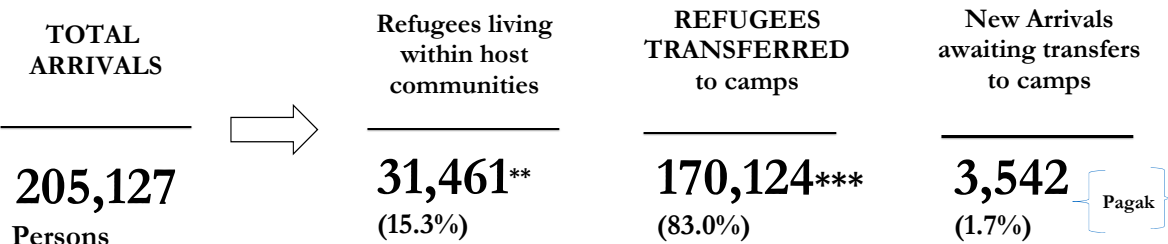

South Sudanese new arrivals in Gambella - Post 15th December 2013 (as of 15-May-2015)

Gambella Region Map

TOTAL ARRIVALS

205,127 *
persons

AVERAGE ARRIVALS per day since start of 2014

411
persons

AVERAGE ARRIVALS per day since last week

431
persons

Arrivals by Month

Key Statistics

Arrivals Transfer Statistics

*- This figure does not include the old caseload of 58,135 South Sudanese refugees registered pre 15th December 2013 [Breakdown: Pugnido = 44,024; Okugo = 4,111, Wanthowa- estimated 10,000]

In addition to 205127 South Sudanese refugees in Gambella region, there are 8,978 refugees at the camps in Assosa [Breakdown: Pre 15th Dec 2013 = 6,161; Post 15th Dec 2013 = 2,817]

** - This figure does not include the old caseload of 10,000 South Sudanese refugees living in Wanthowa Woreda who arrived pre-15 December 2013.