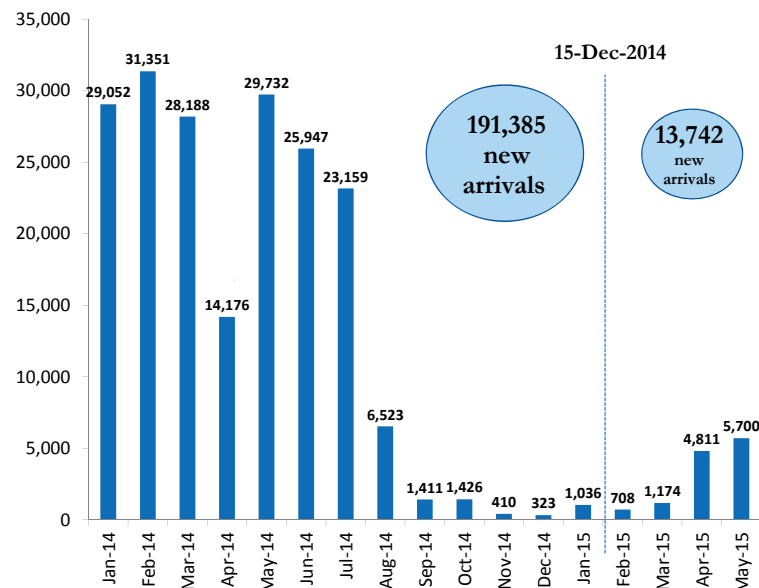

South Sudanese new arrivals in Gambella - Post 15th December 2013 (as of 15-May-2015)

Gambella Region Map

TOTAL ARRIVALS

205,127 *
persons

AVERAGE ARRIVALS per day since start of 2014

411
persons

AVERAGE ARRIVALS per day since last week

431
persons

Arrivals by Month

Key Statistics

Arrivals Transfer Statistics

*- This figure does not include the old caseload of 58,135 South Sudanese refugees registered pre 15th December 2013 [Breakdown: Pugnido = 44,024; Okugo = 4,111, Wanthowa- estimated 10,000]

In addition to 205127 South Sudanese refugees in Gambella region, there are 8,978 refugees at the camps in Assosa [Breakdown: Pre 15th Dec 2013 = 6,161; Post 15th Dec 2013 = 2,817]

** - This figure does not include the old caseload of 10,000 South Sudanese refugees living in Wanthowa Woreda who arrived pre-15 December 2013.

*** - The figure includes 32115 refugees in Leitchour and Nip Nip refugee camps are being relocated to new locations due to flooding concerns.