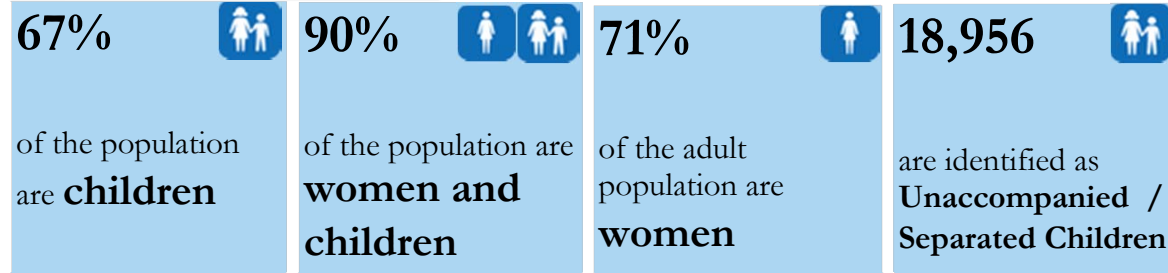

South Sudanese new arrivals in Gambella - Post 15th December 2013 (as of 15-May-2015)

Gambella Region Map

TOTAL ARRIVALS

205,127 *
persons

AVERAGE ARRIVALS per day since start of 2014

411
persons

AVERAGE ARRIVALS per day since last week

431
persons

Arrivals by Month

Key Statistics

Arrivals Transfer Statistics

*- This figure does not include the old caseload of 58,135 South Sudanese refugees registered pre 15th December 2013 [Breakdown: Pugnido = 44,024; Okugo = 4,111, Wanthowa- estimated 10,000]

In addition to 205127 South Sudanese refugees in Gambella region, there are 8,978 refugees at the camps in Assosa [Breakdown: Pre 15th Dec 2013 = 6,161; Post 15th Dec 2013 = 2,817]

** - This figure does not include the old caseload of 10,000 South Sudanese refugees living in Wanthowa Woreda who arrived pre-15 December 2013.