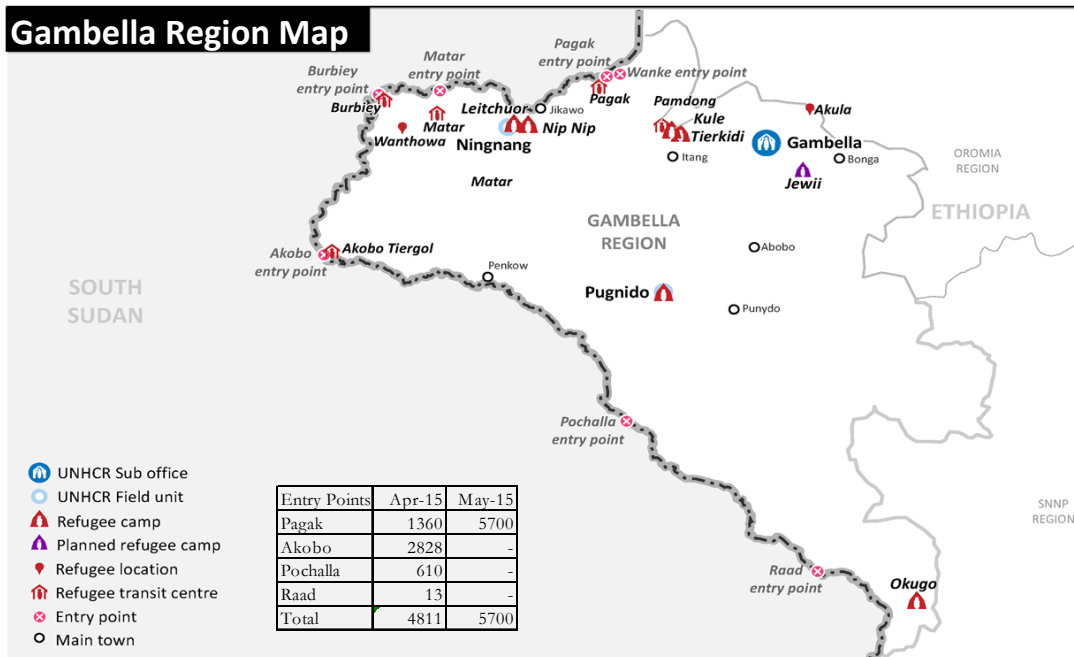

South Sudanese new arrivals in Gambella - Post 15th December 2013 (as of 15-May-2015)

Gambella Region Map

TOTAL ARRIVALS

205,127 *
persons

AVERAGE ARRIVALS per day since start of 2014

411
persons

AVERAGE ARRIVALS per day since last week

431
persons

Arrivals by Month

Key Statistics

Arrivals Transfer Statistics

*- This figure does not include the old caseload of 58,135 South Sudanese refugees registered pre 15th December 2013 [Breakdown: Pugnido = 44,024; Okugo = 4,111, Wanthowa- estimated 10,000]

In addition to 205127 South Sudanese refugees in Gambella region, there are 8,978 refugees at the camps in Assosa [Breakdown: Pre 15th Dec 2013 = 6,161; Post 15th Dec 2013 = 2,817]

** - This figure does not include the old caseload of 10,000 South Sudanese refugees living in Wanthowa Woreda who arrived pre-15 December 2013.

*** - The figure includes 32115 refugees in Leitchour and Nip Nip refugee camps are being relocated to new locations due to flooding concerns.