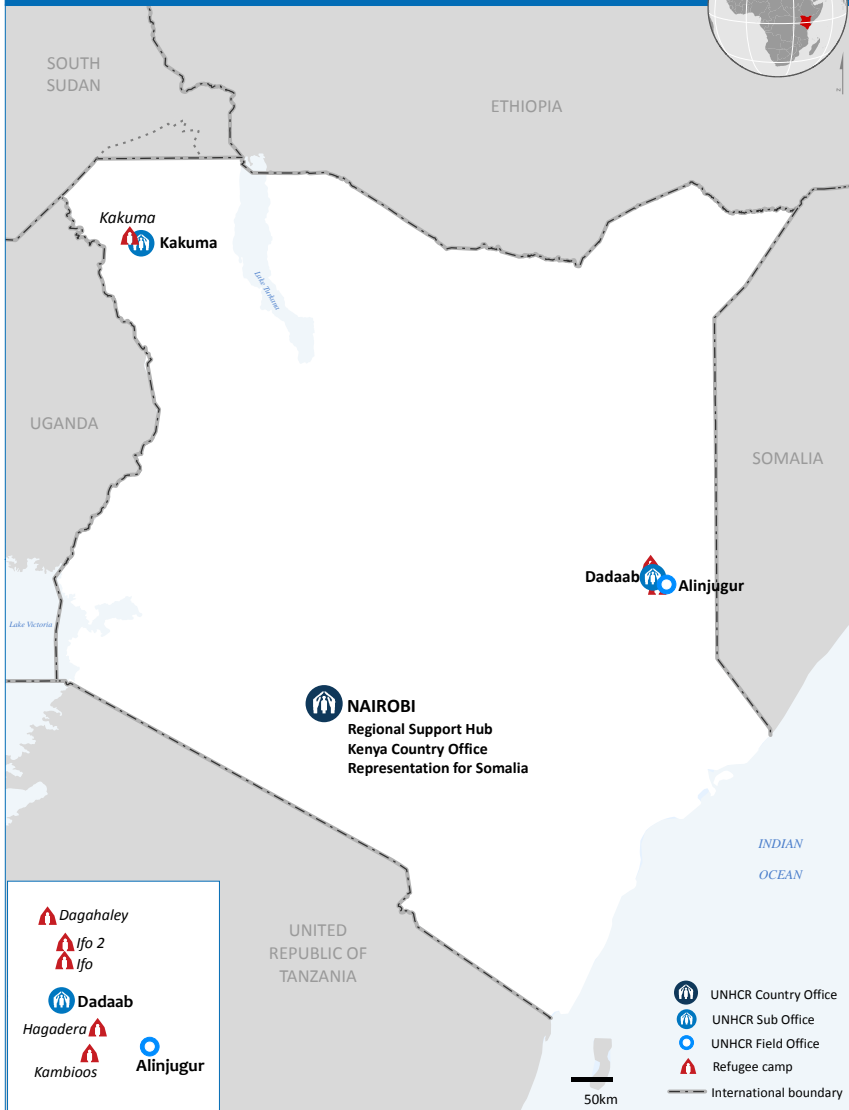

# UNHCR Presence in KENYA

The boundaries and names shown and the designations used on this map do not imply official endorsement or acceptance by the United Nations.

Sources: UNCS, UNHCR    Creation date: 02 December 2014    Feedback: UNHCR Regional Support Hub in Nairobi | [kenrgis@unhcr.org](mailto:kenrgis@unhcr.org)