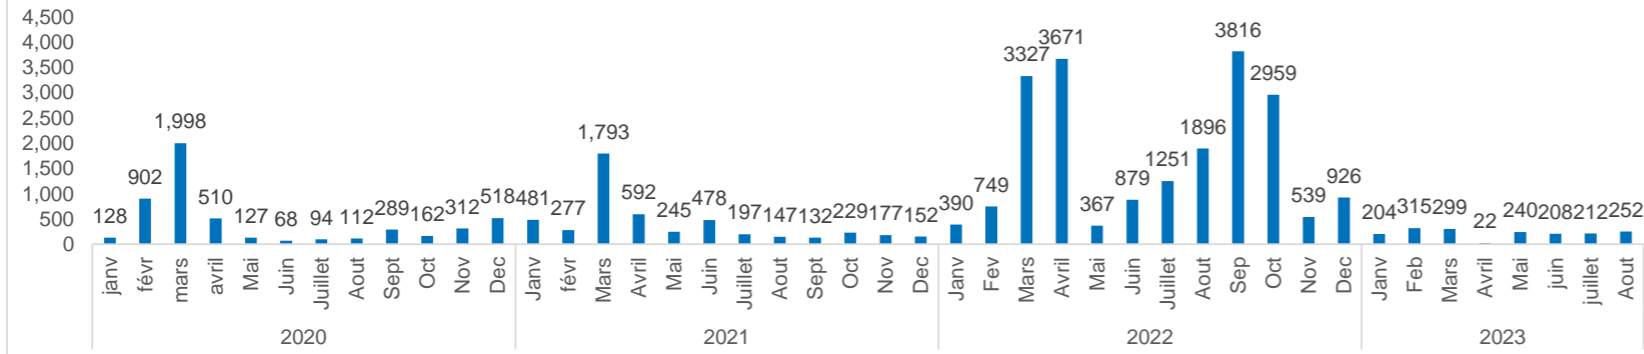

SO Bassiknou | Refugees registered

As of 31 August 2023

Bassikounou
Individuals Registered

In Camp **85,423**

Out of Camp **1,315**

86,738

19,002
Households

86,738
Individuals

46 %
Men
39,586

54 %
Women
47,152

59 %
Children(0-17)
50,942

37 %
Adults(18-59)
32,090

4 %
Older people(60+)
3,706

Biometrics

BIMS	96%
NNI	73%

Registered in 2023	New Arrivals in 2023	Returns 2023
1,752	278	0

Total persons with specific needs: **6,978**

SPECIFIC NEEDS

NEW REGISTRATIONS

RETURNS 2015 - 2023

5,314 Individuals

REFUGEE BY YEAR OF ARRIVAL

AGE AND GENDER