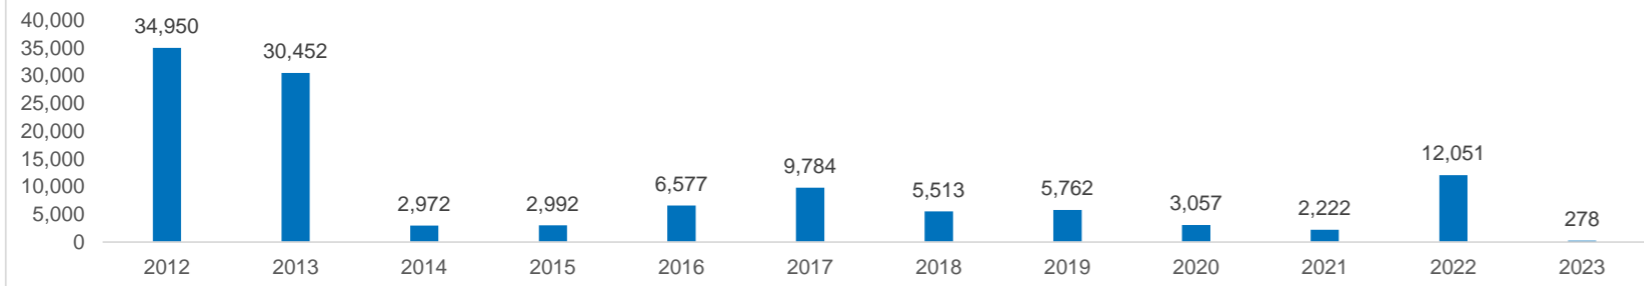

SO Bassiknou | Refugees registered

As of 31 August 2023

Bassikounou
Individuals Registered

In Camp **85,423**

Out of Camp **1,315**

86,738

19,002
Households

86,738
Individuals

46 %
Men
39,586

54 %
Women
47,152

59 %
Children(0-17)
50,942

37 %
Adults(18-59)
32,090

4 %
Older people(60+)
3,706

Biometrics

BIMS	96%
NNI	73%

Registered in 2023	New Arrivals in 2023	Returns 2023
1,752	278	0

Total persons with specific needs: **6,978**

SPECIFIC NEEDS

NEW REGISTRATIONS

RETURNS 2015 - 2023

5,314 Individuals

REFUGEE BY YEAR OF ARRIVAL

AGE AND GENDER