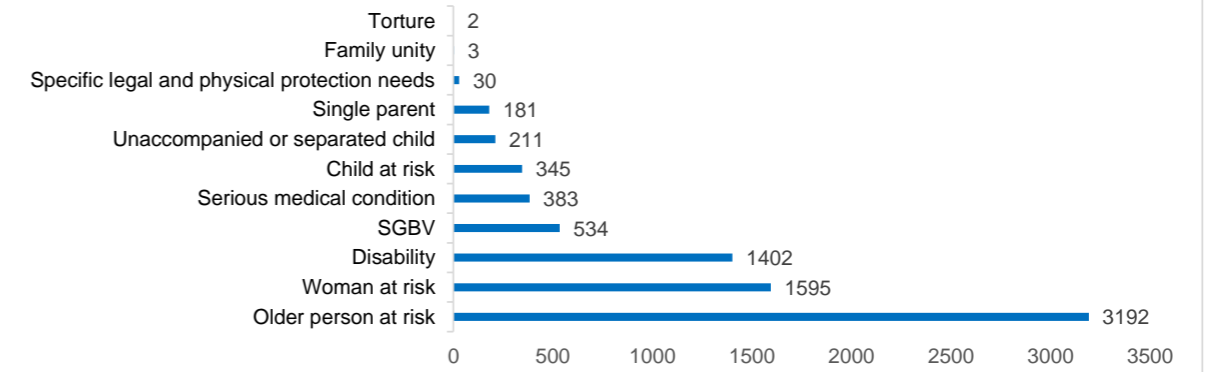

SO Bassiknou | Refugees registered

As of 31 August 2023

Bassikounou
Individuals Registered

In Camp **85,423**

Out of Camp **1,315**

86,738

19,002
Households

86,738
Individuals

46 %
Men
39,586

54 %
Women
47,152

59 %
Children(0-17)
50,942

37 %
Adults(18-59)
32,090

4 %
Older people(60+)
3,706

Biometrics

BIMS	96%
NNI	73%

Registered in 2023	New Arrivals in 2023	Returns 2023
1,752	278	0

Total persons with specific needs: **6,978**

SPECIFIC NEEDS

NEW REGISTRATIONS

RETURNS 2015 - 2023

5,314 Individuals

REFUGEE BY YEAR OF ARRIVAL

AGE AND GENDER