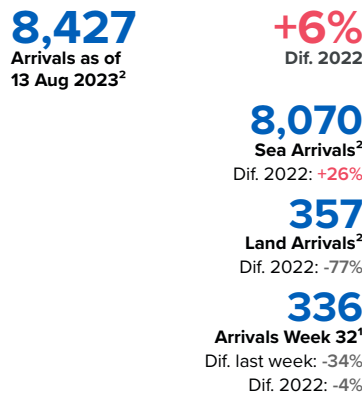

SPAIN Weekly snapshot - Week 32 (7 - 13 Aug 2023)

The charts below are based on figures from the Ministry of Interior and UNHCR estimates. All figures are provisional and subject to change

Refugees & migrants: sea and land arrivals in week 32¹

Arrivals in Spain

Western Mediterranean

Northwest African maritime (Canary Islands)

Arrivals in Spain during the last five weeks¹

Arrivals in Spain by route during the last six months²

Arrivals in Spain per month²