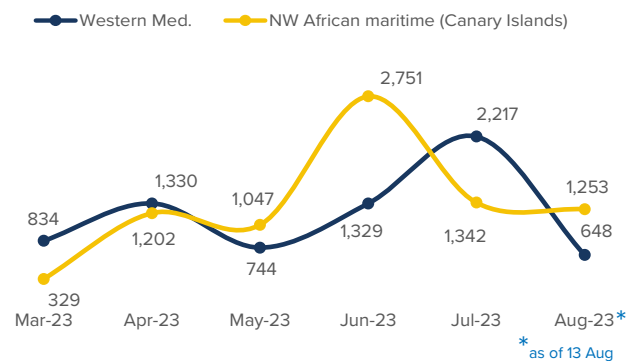

SPAIN Weekly snapshot - Week 32 (7 - 13 Aug 2023)

The charts below are based on figures from the Ministry of Interior and UNHCR estimates. All figures are provisional and subject to change

Refugees & migrants: sea and land arrivals in week 32¹

Arrivals in Spain

Western Mediterranean

Northwest African maritime (Canary Islands)

Arrivals in Spain during the last five weeks¹

Arrivals in Spain by route during the last six months²

Arrivals in Spain per month²