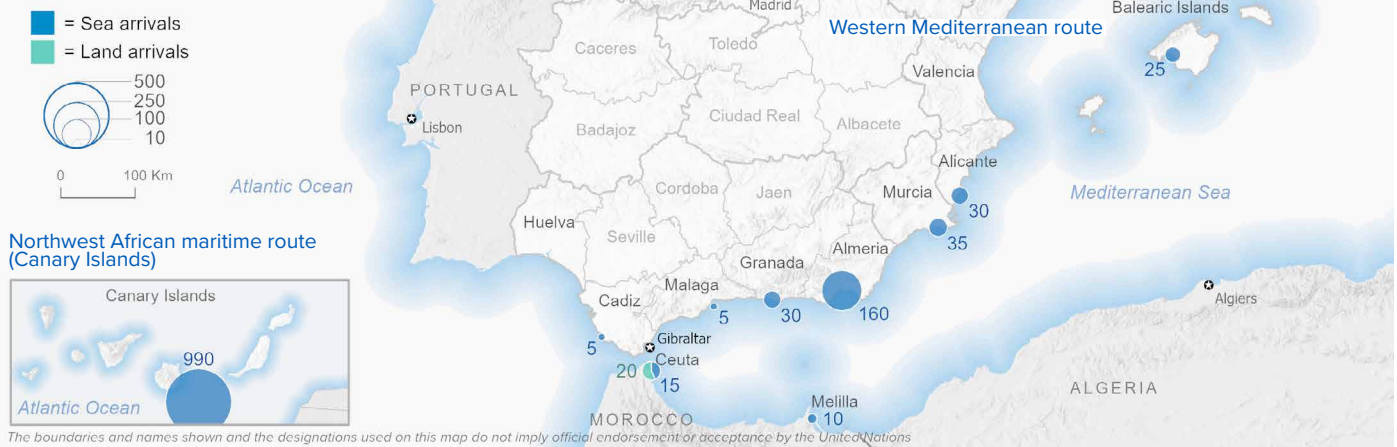

SPAIN Weekly snapshot - Week 32 (7 - 13 Aug 2023)

The charts below are based on figures from the Ministry of Interior and UNHCR estimates. All figures are provisional and subject to change

Refugees & migrants: sea and land arrivals in week 32¹

Arrivals in Spain

Western Mediterranean

Northwest African maritime (Canary Islands)

Arrivals in Spain during the last five weeks¹

Arrivals in Spain by route during the last six months²

Arrivals in Spain per month²