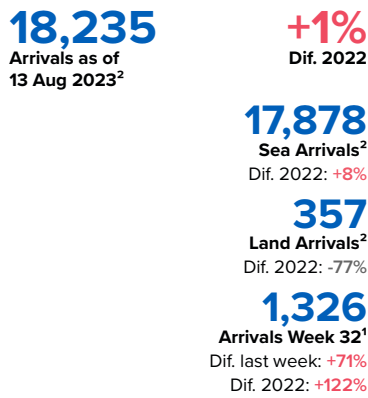

SPAIN Weekly snapshot - Week 32 (7 - 13 Aug 2023)

The charts below are based on figures from the Ministry of Interior and UNHCR estimates. All figures are provisional and subject to change

Refugees & migrants: sea and land arrivals in week 32¹

Arrivals in Spain

Western Mediterranean

Northwest African maritime (Canary Islands)

Arrivals in Spain during the last five weeks¹

Arrivals in Spain by route during the last six months²

Arrivals in Spain per month²