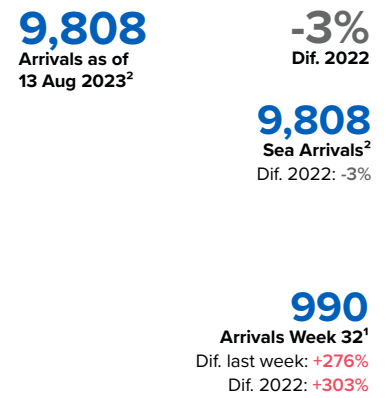

SPAIN Weekly snapshot - Week 32 (7 - 13 Aug 2023)

The charts below are based on figures from the Ministry of Interior and UNHCR estimates. All figures are provisional and subject to change

Refugees & migrants: sea and land arrivals in week 32¹

Arrivals in Spain

Western Mediterranean

Northwest African maritime (Canary Islands)

Arrivals in Spain during the last five weeks¹

Arrivals in Spain by route during the last six months²

Arrivals in Spain per month²