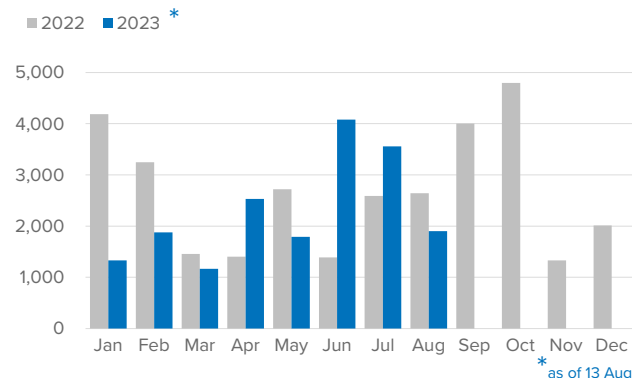

SPAIN Weekly snapshot - Week 32 (7 - 13 Aug 2023)

The charts below are based on figures from the Ministry of Interior and UNHCR estimates. All figures are provisional and subject to change

Refugees & migrants: sea and land arrivals in week 32¹

Arrivals in Spain

Western Mediterranean

Northwest African maritime (Canary Islands)

Arrivals in Spain during the last five weeks¹

Arrivals in Spain by route during the last six months²

Arrivals in Spain per month²