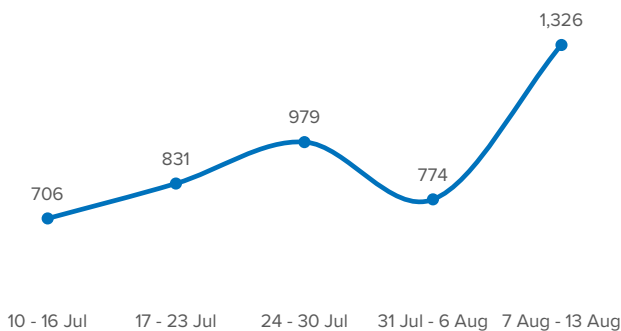

SPAIN Weekly snapshot - Week 32 (7 - 13 Aug 2023)

The charts below are based on figures from the Ministry of Interior and UNHCR estimates. All figures are provisional and subject to change

Refugees & migrants: sea and land arrivals in week 32¹

Arrivals in Spain

Western Mediterranean

Northwest African maritime (Canary Islands)

Arrivals in Spain during the last five weeks¹

Arrivals in Spain by route during the last six months²

Arrivals in Spain per month²