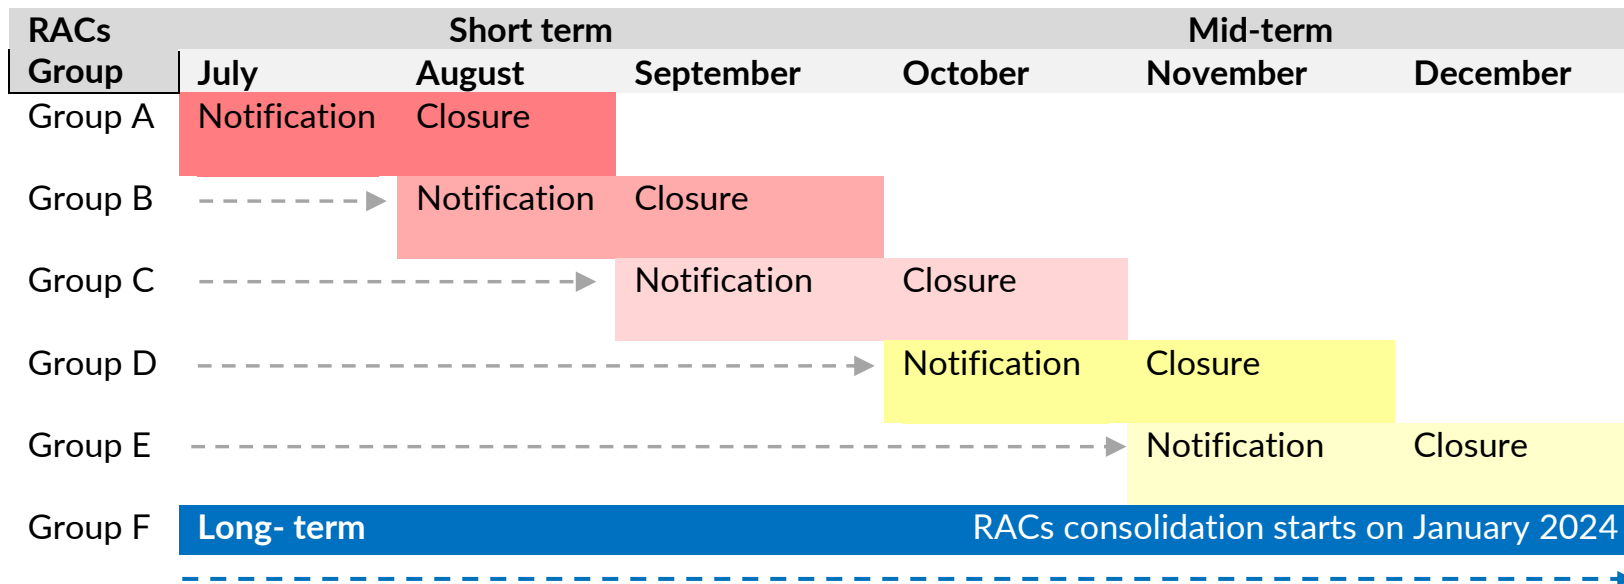

Refugee Accommodation Centres (RACs) Consolidation Strategy: Phased closure

2 > Timeline for closure

3 RACs under short-term closure 2023

Group A

RAC ID	Raion	Address	Capacity	People hosted (29 May 2023)	Timeframe	Notification of closure	Decommission of RACs by	Rental assistance partners
68	Chisinau	tr. Intreprinderea de Stat Hotelul ZAREA	100	58	Short term	Jul-23	private property run by NGO	ACTED
160	Orhei	s. Butuceni Institutia publica Rezervatia cultural - Naturala orheiul vechi	20	3	Short term	Jul-23	To be confirmed	CRS
108	Chisinau	str. Studenților nr. 7/5 (Centrul de agrement „Patria-LukOii”)	230	53	Short term	Jul-23	run by Municipality	ACTED