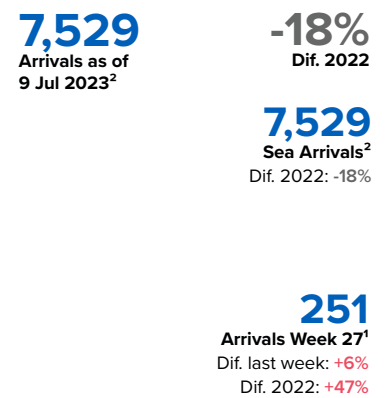

SPAIN Weekly snapshot - Week 27 (3 - 9 Jul 2023)

The charts below are based on figures from the Ministry of Interior and UNHCR estimates. All figures are provisional and subject to change

Refugees & migrants: sea and land arrivals in week 27¹

Arrivals in Spain

Western Mediterranean

Northwest African maritime (Canary Islands)

Arrivals in Spain during the last five weeks¹

Arrivals in Spain by route during the last six months²

Arrivals in Spain per month²