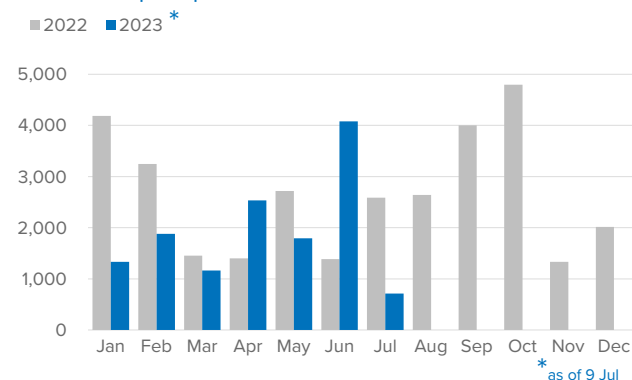

SPAIN Weekly snapshot - Week 27 (3 - 9 Jul 2023)

The charts below are based on figures from the Ministry of Interior and UNHCR estimates. All figures are provisional and subject to change

Refugees & migrants: sea and land arrivals in week 27¹

Arrivals in Spain

Western Mediterranean

Northwest African maritime (Canary Islands)

Arrivals in Spain during the last five weeks¹

Arrivals in Spain by route during the last six months²

Arrivals in Spain per month²