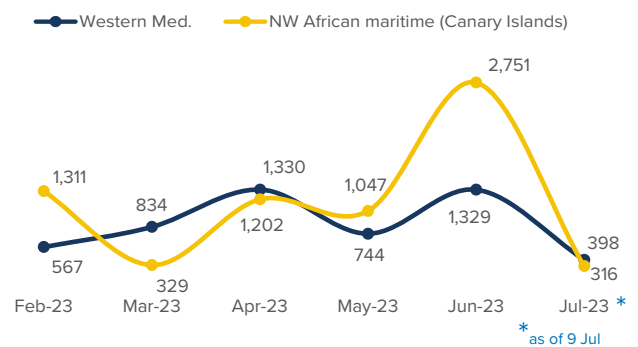

SPAIN Weekly snapshot - Week 27 (3 - 9 Jul 2023)

The charts below are based on figures from the Ministry of Interior and UNHCR estimates. All figures are provisional and subject to change

Refugees & migrants: sea and land arrivals in week 27¹

Arrivals in Spain

Western Mediterranean

Northwest African maritime (Canary Islands)

Arrivals in Spain during the last five weeks¹

Arrivals in Spain by route during the last six months²

Arrivals in Spain per month²