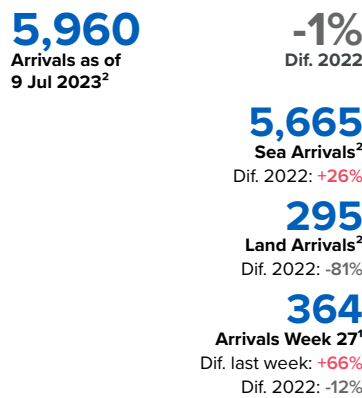

SPAIN Weekly snapshot - Week 27 (3 - 9 Jul 2023)

The charts below are based on figures from the Ministry of Interior and UNHCR estimates. All figures are provisional and subject to change

Refugees & migrants: sea and land arrivals in week 27¹

Arrivals in Spain

Western Mediterranean

Northwest African maritime (Canary Islands)

Arrivals in Spain during the last five weeks¹

Arrivals in Spain by route during the last six months²

Arrivals in Spain per month²