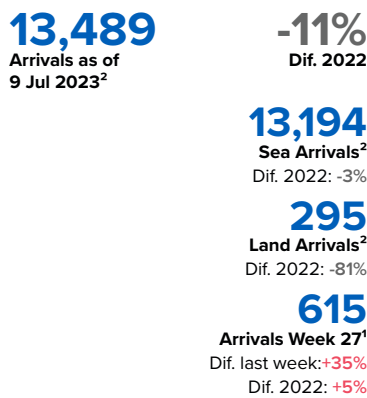

SPAIN Weekly snapshot - Week 27 (3 - 9 Jul 2023)

The charts below are based on figures from the Ministry of Interior and UNHCR estimates. All figures are provisional and subject to change

Refugees & migrants: sea and land arrivals in week 27¹

Arrivals in Spain

Western Mediterranean

Northwest African maritime (Canary Islands)

Arrivals in Spain during the last five weeks¹

Arrivals in Spain by route during the last six months²

Arrivals in Spain per month²