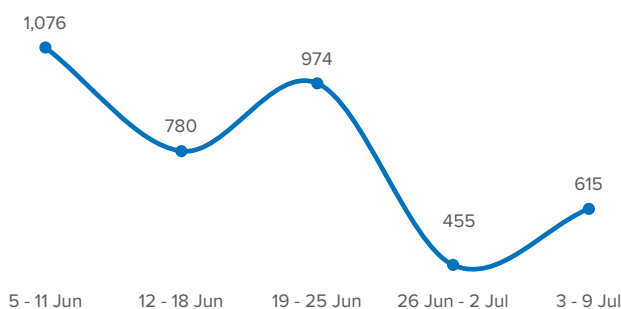

SPAIN Weekly snapshot - Week 27 (3 - 9 Jul 2023)

The charts below are based on figures from the Ministry of Interior and UNHCR estimates. All figures are provisional and subject to change

Refugees & migrants: sea and land arrivals in week 27¹

Arrivals in Spain

Western Mediterranean

Northwest African maritime (Canary Islands)

Arrivals in Spain during the last five weeks¹

Arrivals in Spain by route during the last six months²

Arrivals in Spain per month²