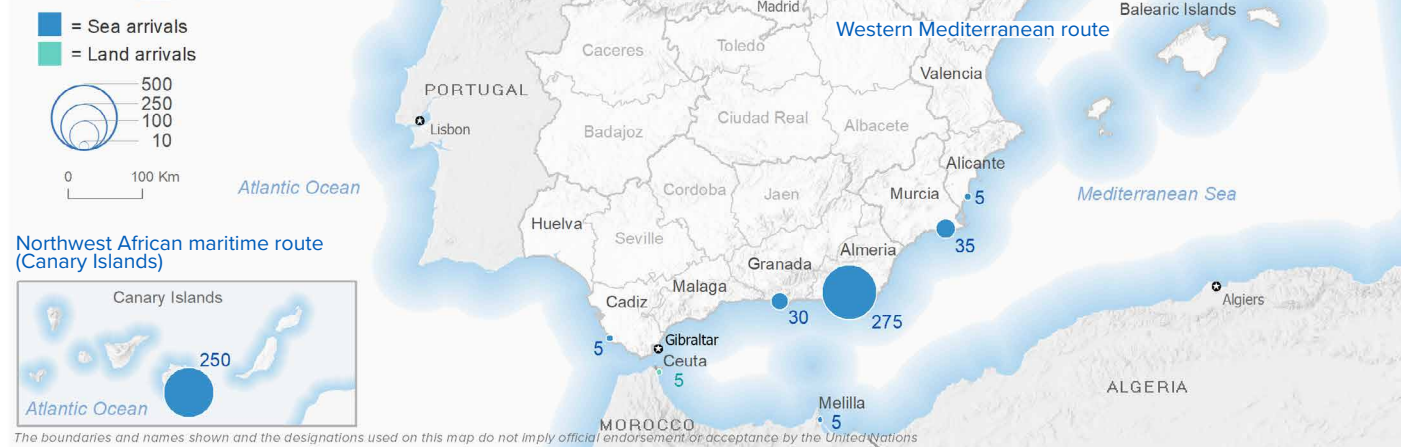

SPAIN Weekly snapshot - Week 27 (3 - 9 Jul 2023)

The charts below are based on figures from the Ministry of Interior and UNHCR estimates. All figures are provisional and subject to change

Refugees & migrants: sea and land arrivals in week 27¹

Arrivals in Spain

Western Mediterranean

Northwest African maritime (Canary Islands)

Arrivals in Spain during the last five weeks¹

Arrivals in Spain by route during the last six months²

Arrivals in Spain per month²