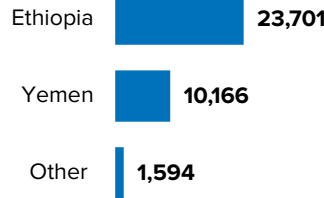

3.70M

PERSONS OF CONCERN

As of April 2023, Somalia was host to 35,461 registered refugees and asylum seekers, mainly from Ethiopia and Yemen. Some 685,198 Somali refugees and asylum-seekers are also hosted in the neighbouring countries and a further 2.97 million persons internally displaced inside Somalia. Over 7,380 Somali refugees have returned to Somalia since January

685,198

SOMALI REFUGEES AND ASYLUM-SEEKERS IN NEIGHBOURING COUNTRIES

AGE AND GENDER COMPOSITION of refugees and asylum-seekers

35,461

REFUGEES AND ASYLUM-SEEKERS IN SOMALIA

7,388

SOMALI REFUGEE RETURNÉES | 2020 - 2023

2.97M

INTERNALLY DISPLACED IN SOMALIA

REASONS FOR DISPLACEMENT

SOMALIS displaced into neighbouring countries

Population of concern to UNHCR in SOMALIA

2.97 MILLION
INTERNALLY DISPLACED PERSONS

7,388
SOMALI REFUGEE RETURNÉES