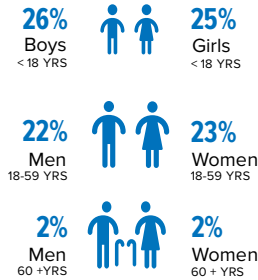

3.70M

PERSONS OF CONCERN

As of April 2023, Somalia was host to 35,461 registered refugees and asylum seekers, mainly from Ethiopia and Yemen. Some 685,198 Somali refugees and asylum-seekers are also hosted in the neighbouring countries and a further 2.97 million persons internally displaced inside Somalia. Over 7,380 Somali refugees have returned to Somalia since January

685,198

SOMALI REFUGEES AND ASYLUM-SEEKERS IN NEIGHBOURING COUNTRIES

AGE AND GENDER COMPOSITION of refugees and asylum-seekers

35,461

REFUGEES AND ASYLUM-SEEKERS IN SOMALIA

7,388

SOMALI REFUGEE RETURNÉES | 2020 - 2023