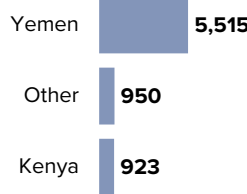

3.70M

PERSONS OF CONCERN

As of April 2023, Somalia was host to 35,461 registered refugees and asylum seekers, mainly from Ethiopia and Yemen. Some 685,198 Somali refugees and asylum-seekers are also hosted in the neighbouring countries and a further 2.97 million persons internally displaced inside Somalia. Over 7,380 Somali refugees have returned to Somalia since January

685,198

SOMALI REFUGEES AND ASYLUM-SEEKERS IN NEIGHBOURING COUNTRIES

AGE AND GENDER COMPOSITION of refugees and asylum-seekers

35,461

REFUGEES AND ASYLUM-SEEKERS IN SOMALIA

7,388

SOMALI REFUGEE RETURNÉES | 2020 - 2023

2.97M

INTERNALLY DISPLACED IN SOMALIA

REASONS FOR DISPLACEMENT

SOMALIS displaced into neighbouring countries

Population of concern to UNHCR in SOMALIA

2.97 MILLION
INTERNALLY DISPLACED PERSONS

7,388
SOMALI REFUGEE RETURNÉES