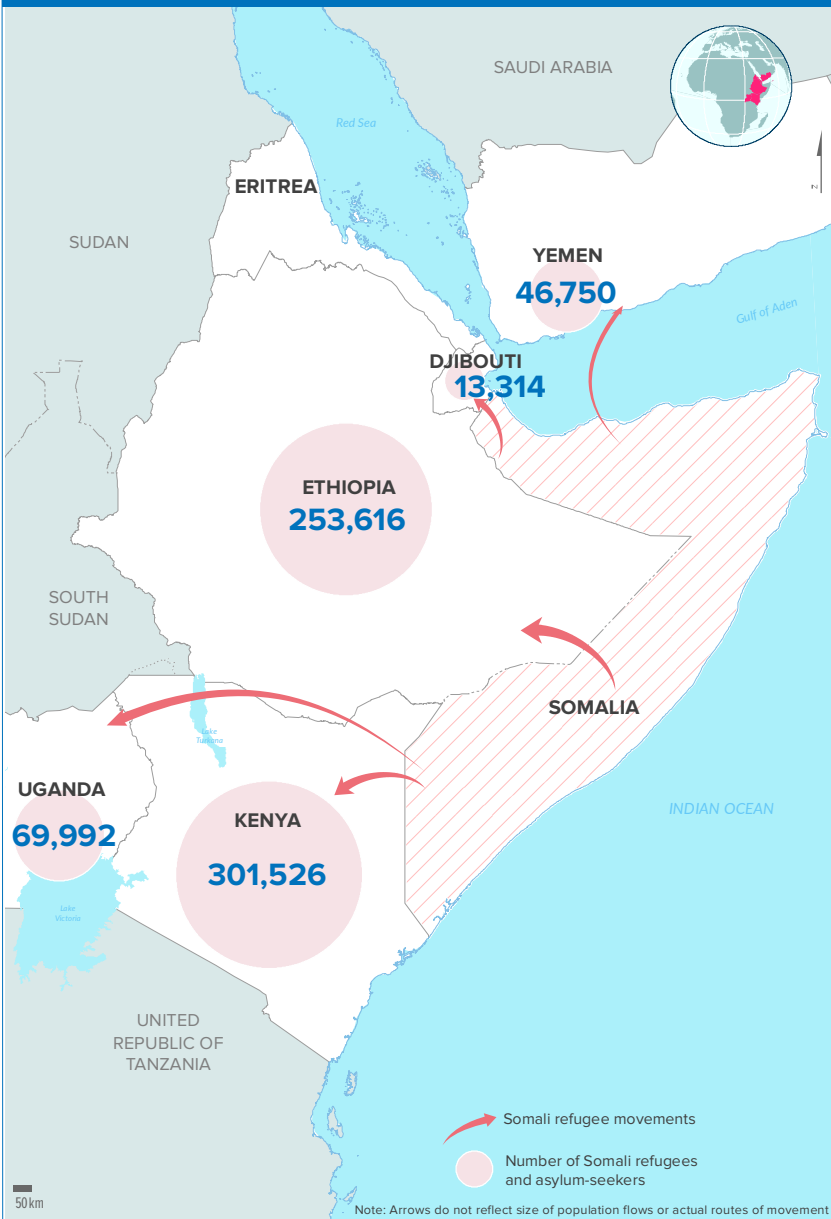

3.70M

PERSONS OF CONCERN

As of April 2023, Somalia was host to 35,461 registered refugees and asylum seekers, mainly from Ethiopia and Yemen. Some 685,198 Somali refugees and asylum-seekers are also hosted in the neighbouring countries and a further 2.97 million persons internally displaced inside Somalia. Over 7,380 Somali refugees have returned to Somalia since January

685,198

SOMALI REFUGEES AND ASYLUM-SEEKERS IN NEIGHBOURING COUNTRIES

AGE AND GENDER COMPOSITION of refugees and asylum-seekers

35,461

REFUGEES AND ASYLUM-SEEKERS IN SOMALIA

7,388

SOMALI REFUGEE RETURNÉES | 2020 - 2023

2.97M

INTERNALLY DISPLACED IN SOMALIA

REASONS FOR DISPLACEMENT

SOMALIS displaced into neighbouring countries

Population of concern to UNHCR in SOMALIA

2.97 MILLION
INTERNALLY DISPLACED PERSONS

7,388
SOMALI REFUGEE RETURNÉES

The boundaries and names shown and the designations used on this map do not imply official endorsement or acceptance by the United Nations. Final boundaries between the Republic of Sudan and the Republic of South Sudan and Somalia and Ethiopia has not yet been determined.