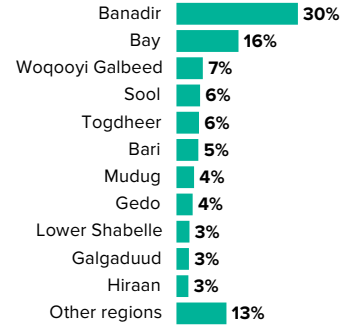

3.70M

PERSONS OF CONCERN

As of April 2023, Somalia was host to 35,461 registered refugees and asylum seekers, mainly from Ethiopia and Yemen. Some 685,198 Somali refugees and asylum-seekers are also hosted in the neighbouring countries and a further 2.97 million persons internally displaced inside Somalia. Over 7,380 Somali refugees have returned to Somalia since January

685,198

SOMALI REFUGEES AND ASYLUM-SEEKERS IN NEIGHBOURING COUNTRIES

AGE AND GENDER COMPOSITION of refugees and asylum-seekers

35,461

REFUGEES AND ASYLUM-SEEKERS IN SOMALIA

7,388

SOMALI REFUGEE RETURNÉES | 2020 - 2023

2.97M

INTERNALLY DISPLACED IN SOMALIA

REASONS FOR DISPLACEMENT

SOMALIS displaced into neighbouring countries

Population of concern to UNHCR in SOMALIA

2.97 MILLION
INTERNALLY DISPLACED PERSONS

7,388
SOMALI REFUGEE RETURNÉES