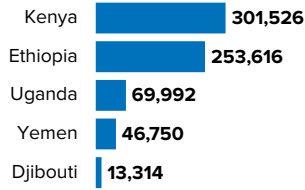

3.70M

PERSONS OF CONCERN

As of April 2023, Somalia was host to 35,461 registered refugees and asylum seekers, mainly from Ethiopia and Yemen. Some 685,198 Somali refugees and asylum-seekers are also hosted in the neighbouring countries and a further 2.97 million persons internally displaced inside Somalia. Over 7,380 Somali refugees have returned to Somalia since January

685,198

SOMALI REFUGEES AND ASYLUM-SEEKERS IN NEIGHBOURING COUNTRIES

AGE AND GENDER COMPOSITION of refugees and asylum-seekers

35,461

REFUGEES AND ASYLUM-SEEKERS IN SOMALIA

7,388

SOMALI REFUGEE RETURNÉES | 2020 - 2023

2.97M

INTERNALLY DISPLACED IN SOMALIA

REASONS FOR DISPLACEMENT

SOMALIS displaced into neighbouring countries

Population of concern to UNHCR in SOMALIA

2.97 MILLION
INTERNALLY DISPLACED PERSONS

7,388
SOMALI REFUGEE RETURNÉES