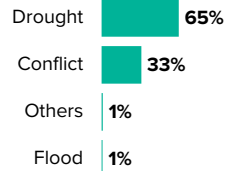

3.70M

PERSONS OF CONCERN

As of April 2023, Somalia was host to 35,461 registered refugees and asylum seekers, mainly from Ethiopia and Yemen. Some 685,198 Somali refugees and asylum-seekers are also hosted in the neighbouring countries and a further 2.97 million persons internally displaced inside Somalia. Over 7,380 Somali refugees have returned to Somalia since January

685,198

SOMALI REFUGEES AND ASYLUM-SEEKERS IN NEIGHBOURING COUNTRIES

AGE AND GENDER COMPOSITION of refugees and asylum-seekers

35,461

REFUGEES AND ASYLUM-SEEKERS IN SOMALIA

7,388

SOMALI REFUGEE RETURNÉES | 2020 - 2023

2.97M

INTERNALLY DISPLACED IN SOMALIA

REASONS FOR DISPLACEMENT

SOMALIS displaced into neighbouring countries

Population of concern to UNHCR in SOMALIA

2.97 MILLION
INTERNALLY DISPLACED PERSONS

7,388
SOMALI REFUGEE RETURNÉES

35,461
REFUGEES AND ASYLUM-SEEKERS

Region	IDPs	Assisted Refugee Returnees	Refugees and Asylum Seekers
Awdal	32,400	34	473
Bakool	41,300	10	-
Banadir	904,000	2,922	2,743
Bari	162,300	311	9,874
Bay	461,600	153	-
Galgaduud	92,400	10	-
Gedo	119,900	27	-
Hiraan	88,700	138	-
Lower Juba	76,700	740	-
Lower Shabelle	96,400	761	110
Middle Juba	40,000	1	-
Middle Shabelle	86,600	163	-
Mudug	131,200	36	1,514
Nugaal	49,000	54	2,828
Sanaag	46,000	9	152
Sool	175,400	18	-
Togdheer	167,400	26	364
Woqooyi Galbeed	196,200	567	16,665
Other	-	1,408	738
Total	2,967,500	7,388	35,461

The boundaries and names shown and the designations used on this map do not imply official endorsement or acceptance by the United Nations. Final boundaries between the Republic of Sudan and the Republic of South Sudan and Somalia and Ethiopia has not yet been determined.