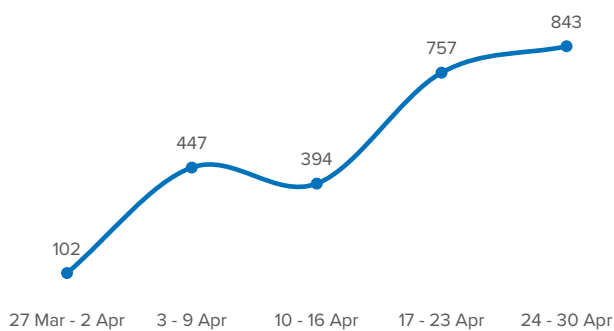

SPAIN Weekly snapshot - Week 17 (24 - 30 Apr 2023)

The charts below are based on figures from the Ministry of Interior and UNHCR estimates. All figures are provisional and subject to change

Refugees & migrants: sea and land arrivals in week 17¹

Arrivals in Spain

Western Mediterranean

Northwest African maritime (Canary Islands)

Arrivals in Spain during the last five weeks¹

Arrivals in Spain by route during the last six months²

Arrivals in Spain per month²