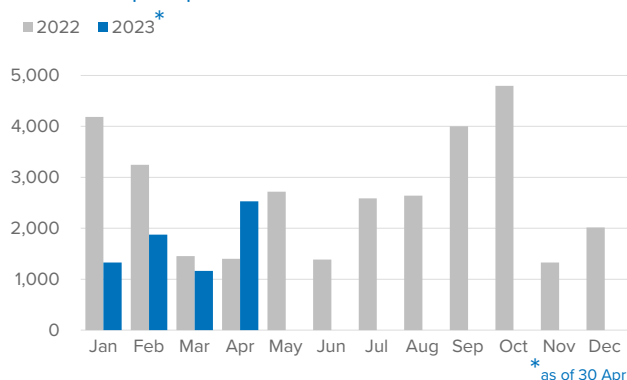

SPAIN Weekly snapshot - Week 17 (24 - 30 Apr 2023)

The charts below are based on figures from the Ministry of Interior and UNHCR estimates. All figures are provisional and subject to change

Refugees & migrants: sea and land arrivals in week 17¹

Arrivals in Spain

Western Mediterranean

Northwest African maritime (Canary Islands)

Arrivals in Spain during the last five weeks¹

Arrivals in Spain by route during the last six months²

Arrivals in Spain per month²