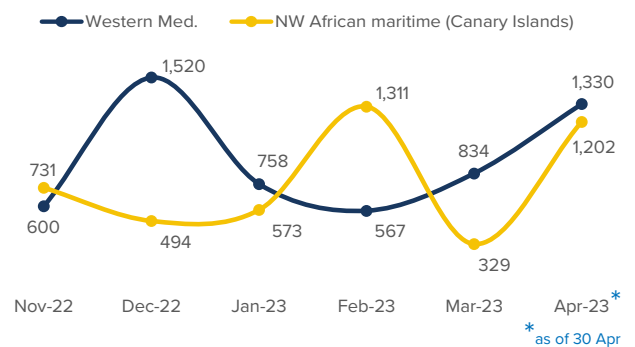

SPAIN Weekly snapshot - Week 17 (24 - 30 Apr 2023)

The charts below are based on figures from the Ministry of Interior and UNHCR estimates. All figures are provisional and subject to change

Refugees & migrants: sea and land arrivals in week 17¹

Arrivals in Spain

Western Mediterranean

Northwest African maritime (Canary Islands)

Arrivals in Spain during the last five weeks¹

Arrivals in Spain by route during the last six months²

Arrivals in Spain per month²