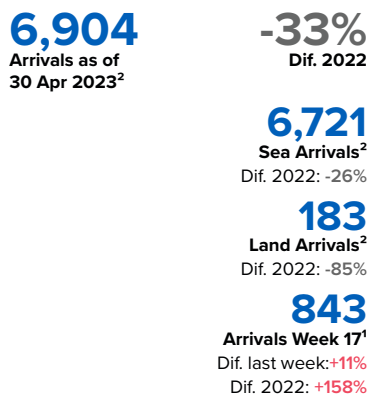

SPAIN Weekly snapshot - Week 17 (24 - 30 Apr 2023)

The charts below are based on figures from the Ministry of Interior and UNHCR estimates. All figures are provisional and subject to change

Refugees & migrants: sea and land arrivals in week 17¹

Arrivals in Spain

Western Mediterranean

Northwest African maritime (Canary Islands)

Arrivals in Spain during the last five weeks¹

Arrivals in Spain by route during the last six months²

Arrivals in Spain per month²