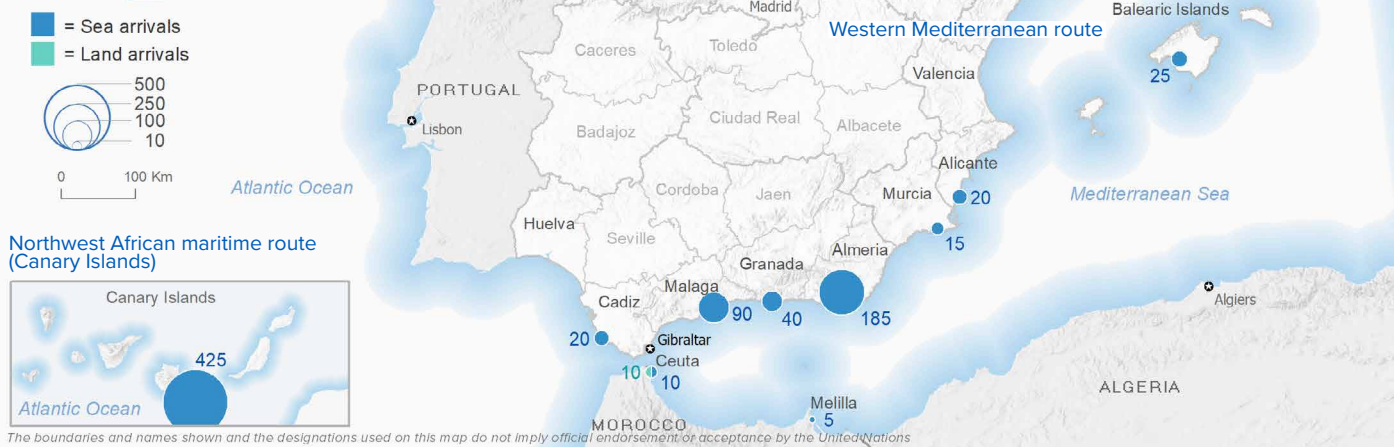

SPAIN Weekly snapshot - Week 17 (24 - 30 Apr 2023)

The charts below are based on figures from the Ministry of Interior and UNHCR estimates. All figures are provisional and subject to change

Refugees & migrants: sea and land arrivals in week 17¹

Arrivals in Spain

Western Mediterranean

Northwest African maritime (Canary Islands)

Arrivals in Spain during the last five weeks¹

Arrivals in Spain by route during the last six months²

Arrivals in Spain per month²