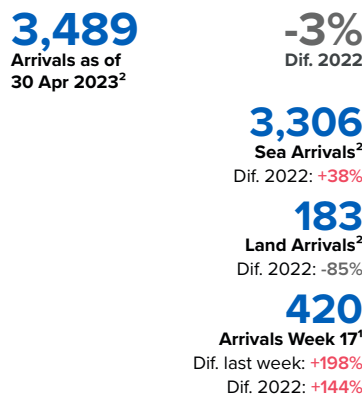

SPAIN Weekly snapshot - Week 17 (24 - 30 Apr 2023)

The charts below are based on figures from the Ministry of Interior and UNHCR estimates. All figures are provisional and subject to change

Refugees & migrants: sea and land arrivals in week 17¹

Arrivals in Spain

Western Mediterranean

Northwest African maritime (Canary Islands)

Arrivals in Spain during the last five weeks¹

Arrivals in Spain by route during the last six months²

Arrivals in Spain per month²