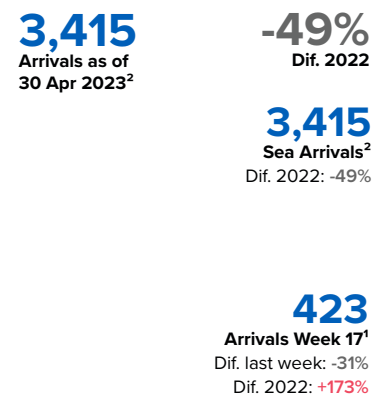

SPAIN Weekly snapshot - Week 17 (24 - 30 Apr 2023)

The charts below are based on figures from the Ministry of Interior and UNHCR estimates. All figures are provisional and subject to change

Refugees & migrants: sea and land arrivals in week 17¹

Arrivals in Spain

Western Mediterranean

Northwest African maritime (Canary Islands)

Arrivals in Spain during the last five weeks¹

Arrivals in Spain by route during the last six months²

Arrivals in Spain per month²