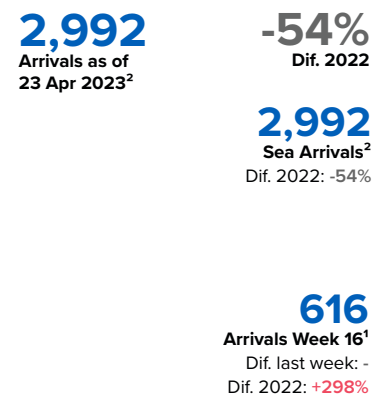

Northwest African maritime (Canary Islands)