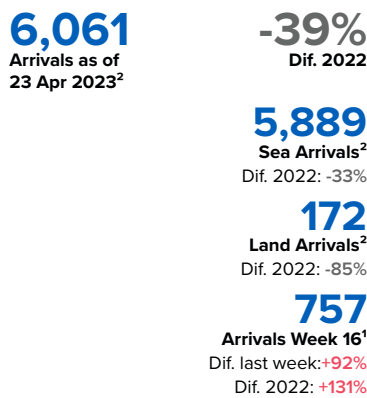

Arrivals in Spain