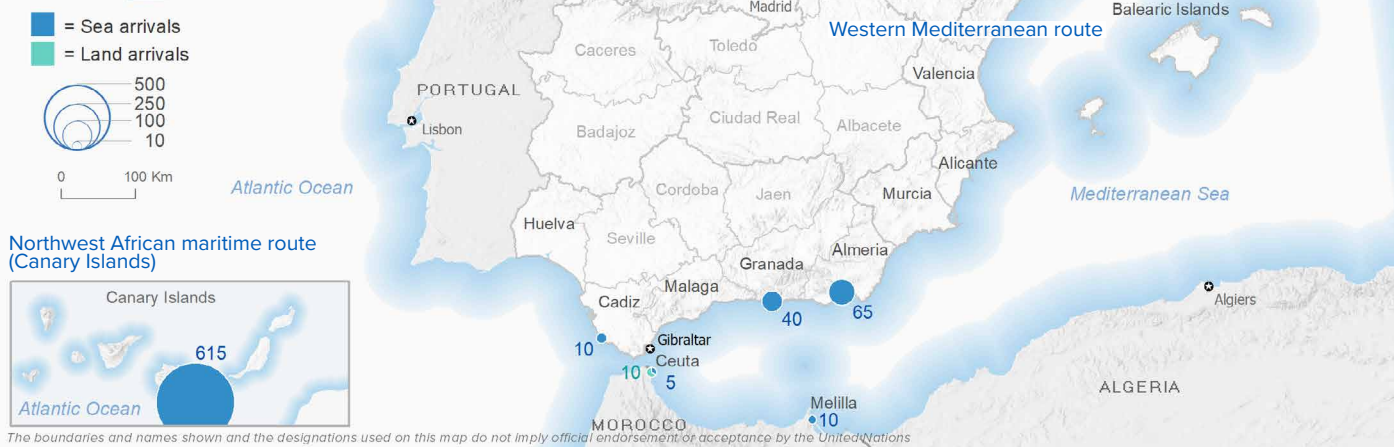

# SPAIN Weekly snapshot - Week 16 (17 - 23 Apr 2023)

The charts below are based on figures from the Ministry of Interior and UNHCR estimates. All figures are provisional and subject to change

## Refugees & migrants: sea and land arrivals in week 16<sup>1</sup>

### Western Mediterranean

### Northwest African maritime (Canary Islands)