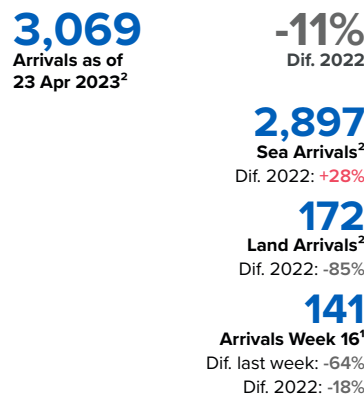

# SPAIN Weekly snapshot - Week 16 (17 - 23 Apr 2023)

The charts below are based on figures from the Ministry of Interior and UNHCR estimates. All figures are provisional and subject to change

## Refugees & migrants: sea and land arrivals in week 16<sup>1</sup>

### Northwest African maritime (Canary Islands)

## Arrivals in Spain by route during the last six months<sup>2</sup>