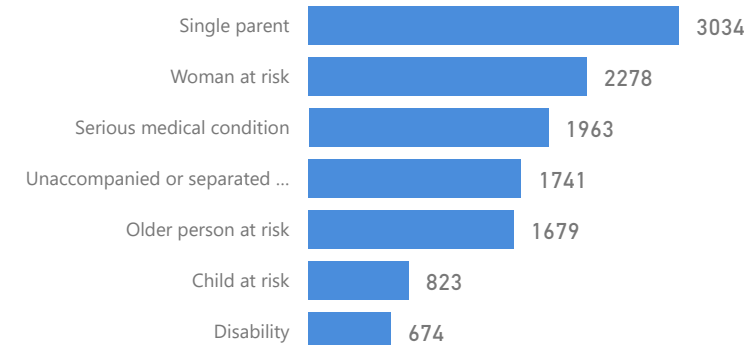

3,892

Zones - Top 10

Level3	HHs	Individuals
Sweswe	9,309	28,302
Byabakora	6,674	20,701
Bwiriza	6,510	18,713
Mukondo	5,453	17,830
Itambabiniga	5,251	16,123
Kakoni	3,198	8,932
Buliti	2,798	8,134
Kaborogota	2,367	7,193
Bukere	1,258	5,026
Makindye Division	34	90

Age & Gender Breakdown

Specific Needs - Top 7

New Registration by Month

Occupation - Top 5

Assistance Status

* Age is between 18 - 59 years for Occupation