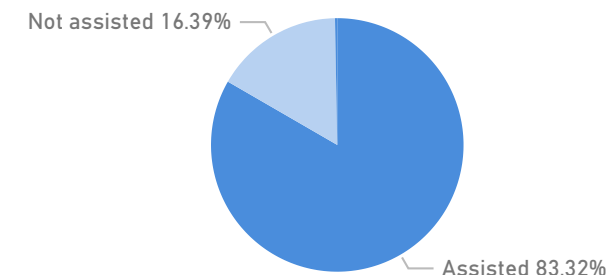

Age & Gender Breakdown

Specific Needs - Top 7

New Registration by Month

Occupation - Top 5

Assistance Status

* Age is between 18 - 59 years for Occupation