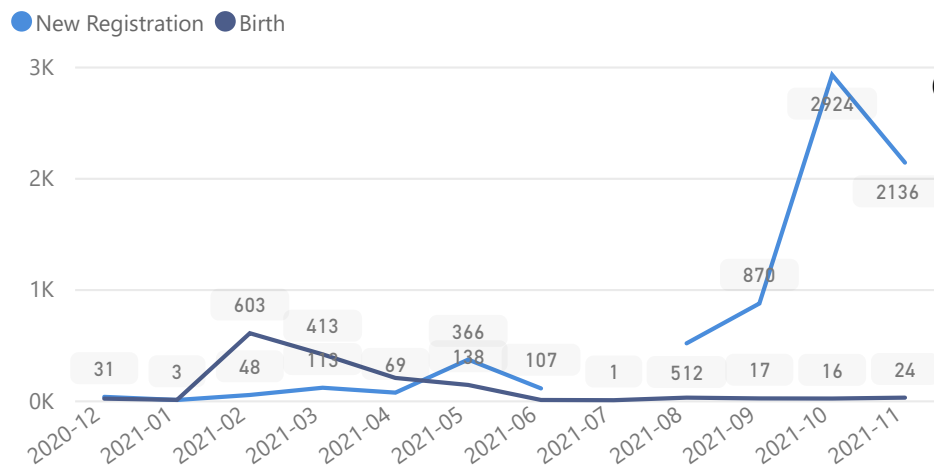

Uganda - Refugee Statistics November 2021 - Kyaka li

Total Population

131,548

Total Refugees

127,656

Total Households

43,149

Total Asylum-Seekers

3,892

Zones - Top 10

Level3	HHs	Individuals
Sweswe	9,309	28,302
Byabakora	6,674	20,701
Bwiriza	6,510	18,713
Mukondo	5,453	17,830
Itambabiniga	5,251	16,123
Kakoni	3,198	8,932
Buliti	2,798	8,134
Kaborogota	2,367	7,193
Bukere	1,258	5,026
Makindye Division	34	90

Age & Gender Breakdown

Specific Needs - Top 7

New Registration by Month

Occupation - Top 5

Assistance Status

* Age is between 18 - 59 years for Occupation