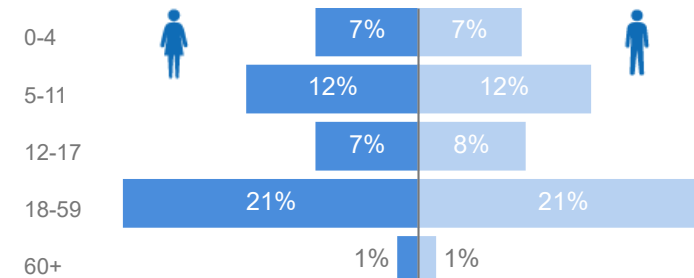

Uganda - Refugee Statistics November 2021 - Kyaka li

Total Population

131,548

Total Refugees

127,656

Total Households

43,149

Total Asylum-Seekers

Age & Gender Breakdown

Specific Needs - Top 7

New Registration by Month

Occupation - Top 5

Assistance Status

* Age is between 18 - 59 years for Occupation