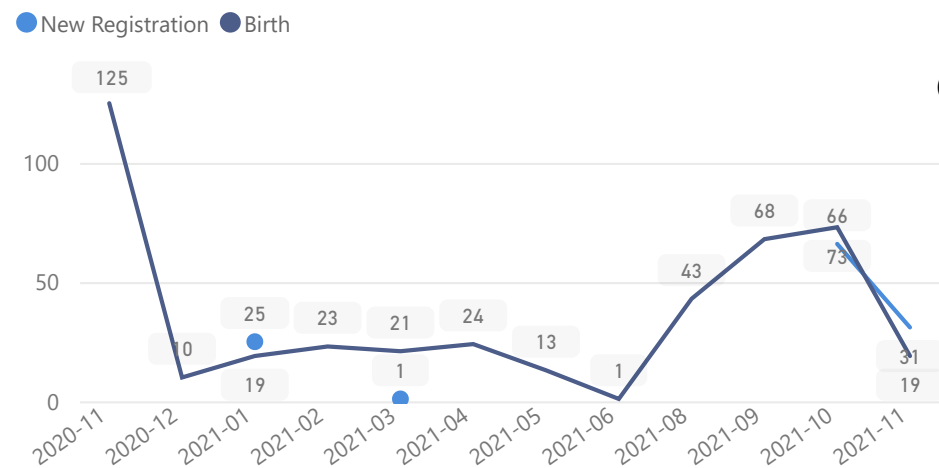

Country of Origin

Country of Origin	Total
Democratic Republic of the Congo	3,943
Rwanda	1,948
Burundi	1,720
South Sudan	37
Albania	1

Age & Gender Breakdown

Specific Needs - Top 7

New Registration by Month

Occupation - Top 5

* Age is between 18 - 59 years for Occupation

Assistance Status