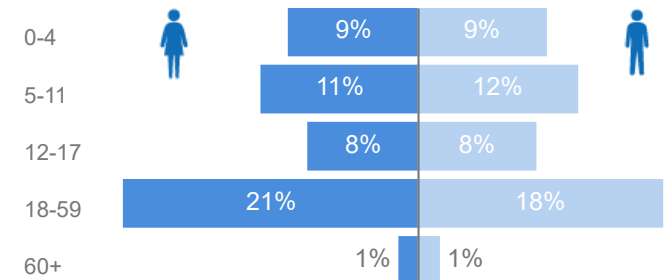

Elderly

3%

219

Total Refugees

7,649

Total Asylum-Seekers

0

Female

52%

3,946

Youth 15-24

20%

1,555

Zones - Top 10

Level3	HHs	Individuals
Kifunjo	544	2,232
Michinga	453	1,998
Busheka	448	1,957
Rurongo	191	903
Kazinga	134	536
Makindye Division	3	8
Rubondo	2	7
Isingiro	1	6
Oruchinga	1	2

Country of Origin

Country of Origin	Total
Democratic Republic of the Congo	3,943
Rwanda	1,948
Burundi	1,720
South Sudan	37
Albania	1

Age & Gender Breakdown

Specific Needs - Top 7

New Registration by Month

Occupation - Top 5

* Age is between 18 - 59 years for Occupation

Assistance Status