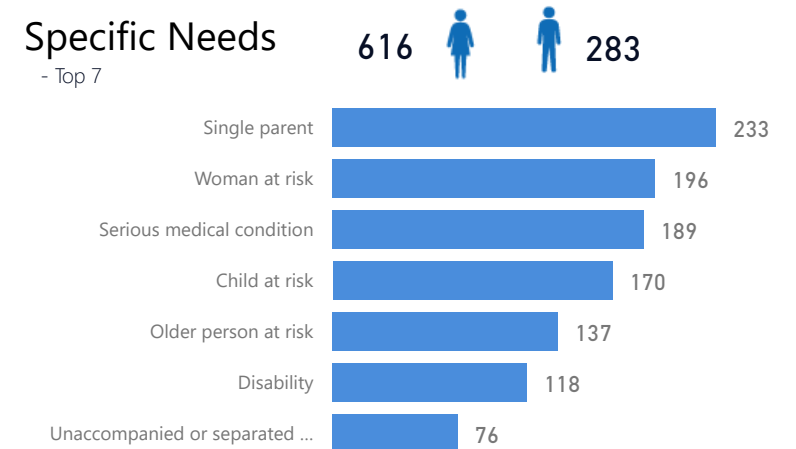

Elderly

3%

219

Total Refugees

7,649

Total Asylum-Seekers

0

Female

52%

3,946

Youth 15-24

20%

1,555

Zones - Top 10

Level3	HHs	Individuals
Kifunjo	544	2,232
Michinga	453	1,998
Busheka	448	1,957
Rurongo	191	903
Kazinga	134	536
Makindye Division	3	8
Rubondo	2	7
Isingiro	1	6
Oruchinga	1	2

Country of Origin

Country of Origin	Total
Democratic Republic of the Congo	3,943
Rwanda	1,948
Burundi	1,720
South Sudan	37
Albania	1

Age & Gender Breakdown

Specific Needs - Top 7

New Registration by Month

Occupation - Top 5

* Age is between 18 - 59 years for Occupation

Assistance Status