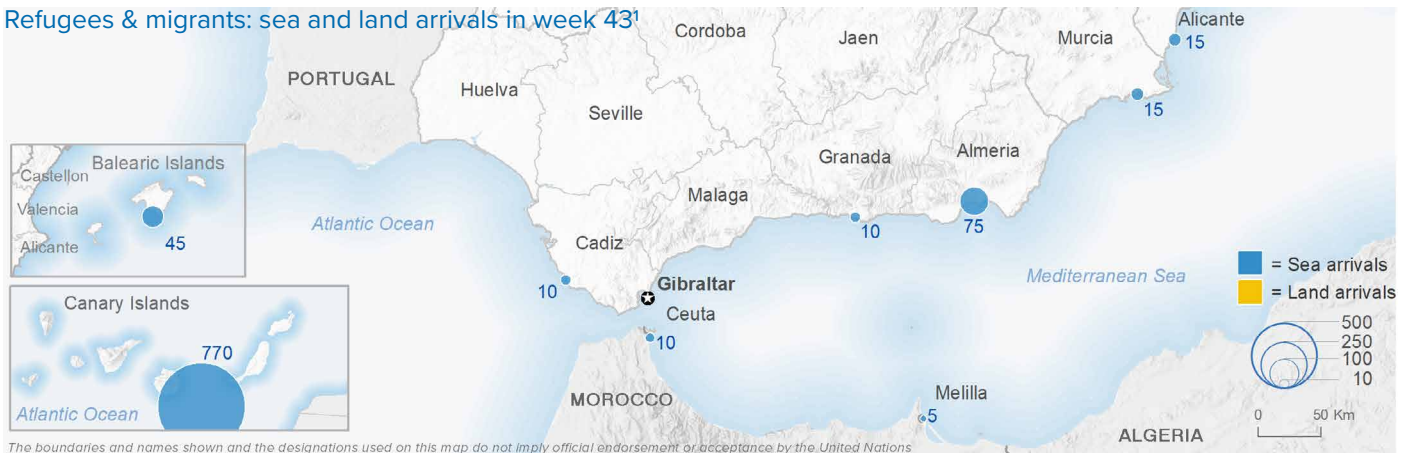

SPAIN Weekly snapshot - Week 43 (25 - 31 Oct 2021)

The charts below are based on figures from the Ministry of Interior and UNHCR estimates. All figures are provisional and subject to change

Refugees & migrants: sea and land arrivals in week 43¹

The boundaries and names shown and the designations used on this map do not imply official endorsement or acceptance by the United Nations

Sea and land arrivals during the last five weeks¹

Arrivals per month²