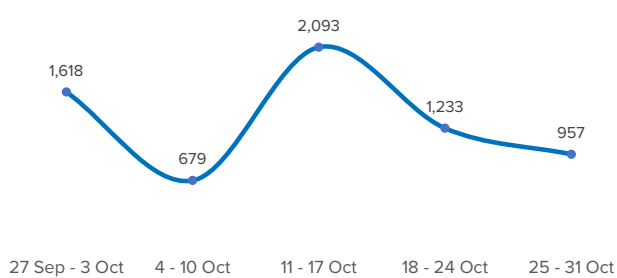

Sea and land arrivals during the last five weeks¹