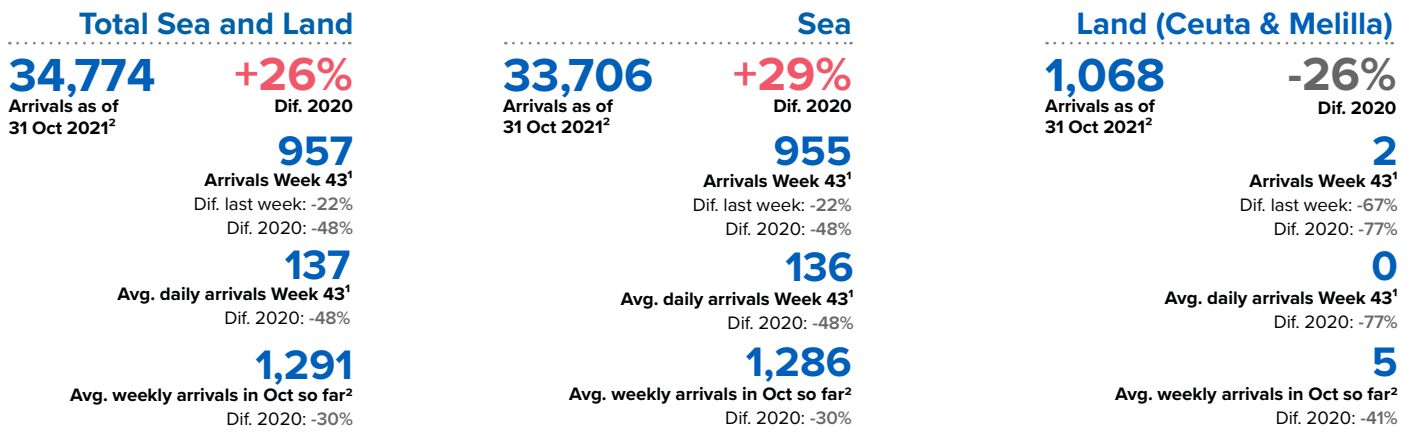

SPAIN Weekly snapshot - Week 43 (25 - 31 Oct 2021)

The charts below are based on figures from the Ministry of Interior and UNHCR estimates. All figures are provisional and subject to change

Refugees & migrants: sea and land arrivals in week 43¹

The boundaries and names shown and the designations used on this map do not imply official endorsement or acceptance by the United Nations

Sea and land arrivals during the last five weeks¹

Arrivals per month²