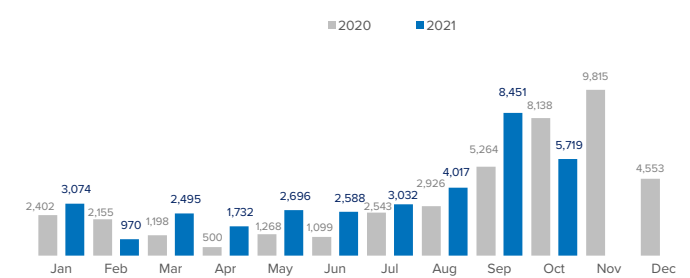

SPAIN Weekly snapshot - Week 43 (25 - 31 Oct 2021)

The charts below are based on figures from the Ministry of Interior and UNHCR estimates. All figures are provisional and subject to change

Refugees & migrants: sea and land arrivals in week 43¹

The boundaries and names shown and the designations used on this map do not imply official endorsement or acceptance by the United Nations

Sea and land arrivals during the last five weeks¹

Arrivals per month²