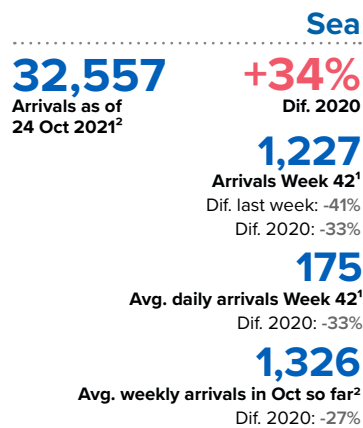

SPAIN Weekly snapshot - Week 42 (18 - 24 Oct 2021)

The charts below are based on figures from the Ministry of Interior and UNHCR estimates. All figures are provisional and subject to change

Refugees & migrants: sea and land arrivals in week 42¹

Sea and land arrivals during the last five weeks¹

Arrivals per month²

Most common nationalities, Jan - Sep 2020²

Demographic breakdown, Jan - Sep 2020²