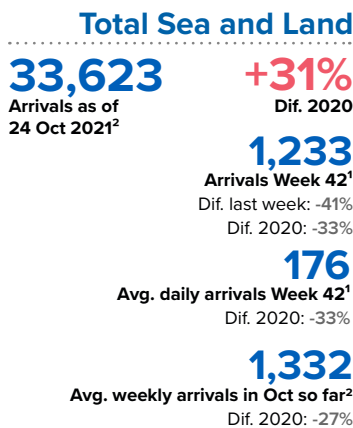

SPAIN Weekly snapshot - Week 42 (18 - 24 Oct 2021)

The charts below are based on figures from the Ministry of Interior and UNHCR estimates. All figures are provisional and subject to change

Refugees & migrants: sea and land arrivals in week 42¹

Sea and land arrivals during the last five weeks¹

Arrivals per month²

Most common nationalities, Jan - Sep 2020²

Demographic breakdown, Jan - Sep 2020²