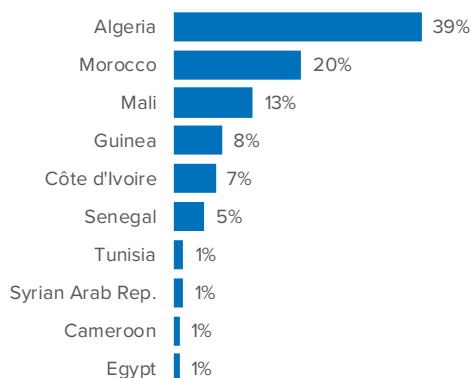

SPAIN Weekly snapshot - Week 42 (18 - 24 Oct 2021)

The charts below are based on figures from the Ministry of Interior and UNHCR estimates. All figures are provisional and subject to change

Refugees & migrants: sea and land arrivals in week 42¹

Sea and land arrivals during the last five weeks¹

Arrivals per month²

Most common nationalities, Jan - Sep 2020²

Demographic breakdown, Jan - Sep 2020²