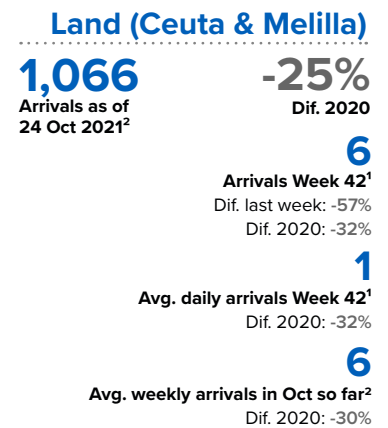

SPAIN Weekly snapshot - Week 42 (18 - 24 Oct 2021)

The charts below are based on figures from the Ministry of Interior and UNHCR estimates. All figures are provisional and subject to change

Refugees & migrants: sea and land arrivals in week 42¹

Sea and land arrivals during the last five weeks¹

Arrivals per month²

Most common nationalities, Jan - Sep 2020²

Demographic breakdown, Jan - Sep 2020²