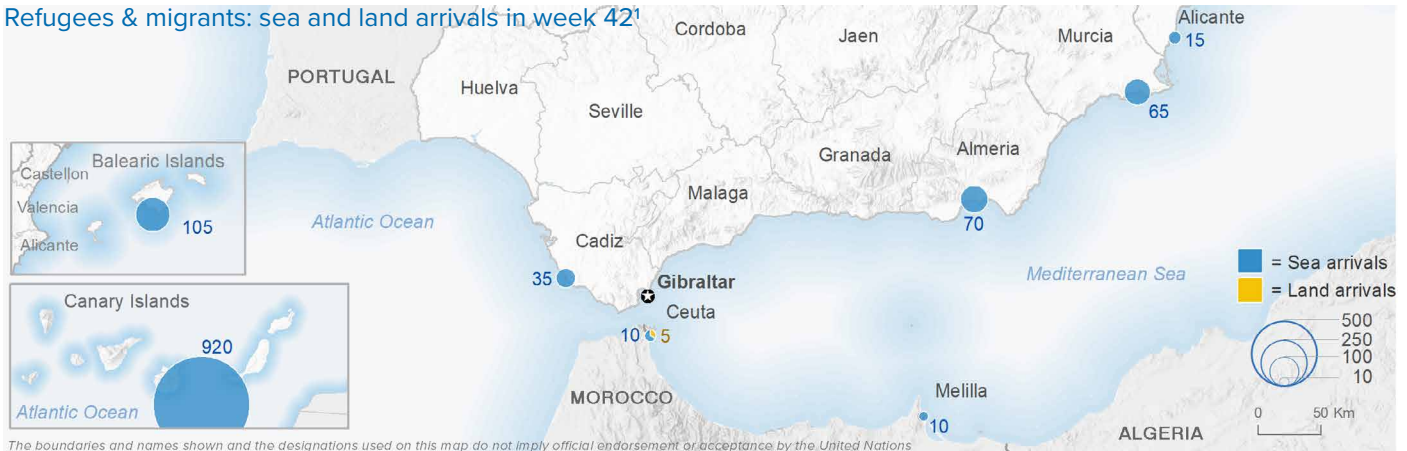

SPAIN Weekly snapshot - Week 42 (18 - 24 Oct 2021)

The charts below are based on figures from the Ministry of Interior and UNHCR estimates. All figures are provisional and subject to change

Refugees & migrants: sea and land arrivals in week 42¹

Sea and land arrivals during the last five weeks¹

Arrivals per month²

Most common nationalities, Jan - Sep 2020²

Demographic breakdown, Jan - Sep 2020²