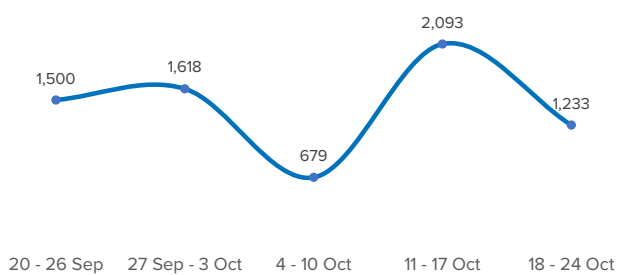

SPAIN Weekly snapshot - Week 42 (18 - 24 Oct 2021)

The charts below are based on figures from the Ministry of Interior and UNHCR estimates. All figures are provisional and subject to change

Refugees & migrants: sea and land arrivals in week 42¹

Sea and land arrivals during the last five weeks¹

Arrivals per month²

Most common nationalities, Jan - Sep 2020²

Demographic breakdown, Jan - Sep 2020²