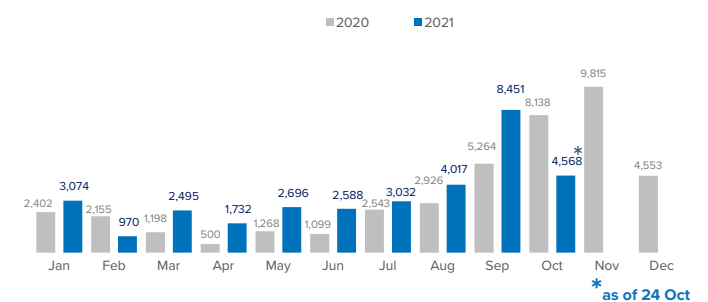

SPAIN Weekly snapshot - Week 42 (18 - 24 Oct 2021)

The charts below are based on figures from the Ministry of Interior and UNHCR estimates. All figures are provisional and subject to change

Refugees & migrants: sea and land arrivals in week 42¹

Sea and land arrivals during the last five weeks¹

Arrivals per month²

Most common nationalities, Jan - Sep 2020²

Demographic breakdown, Jan - Sep 2020²