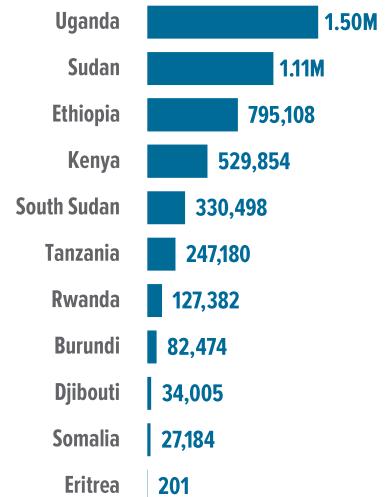

TOTALS BY HOST COUNTRY