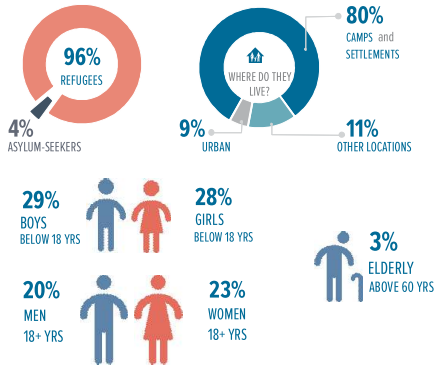

4.79 MILLION

REFUGEES AND ASYLUM-SEEKERS

KEY STATISTICS