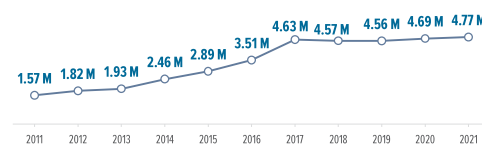

ANNUAL TREND OF DISPLACEMENT

| 2011 to 2021