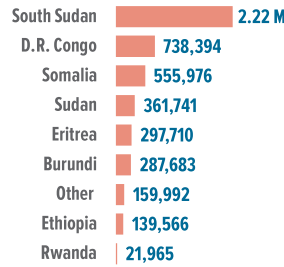

TOTALS BY COUNTRY OF ORIGIN

(to the nearest 100)