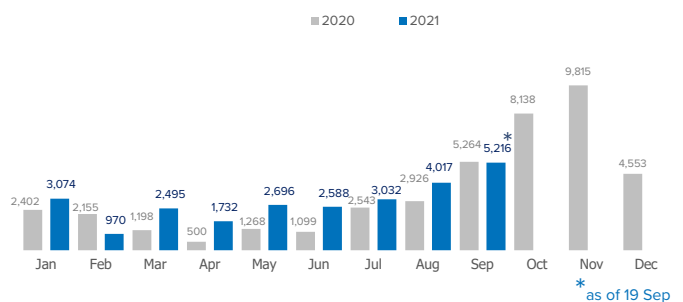

SPAIN Weekly snapshot - Week 37 (13 - 19 Sep 2021)

The charts below are based on figures from the Ministry of Interior and UNHCR estimates. All figures are provisional and subject to change

Refugees & migrants: sea and land arrivals in week 37¹

The boundaries and names shown and the designations used on this map do not imply official endorsement or acceptance by the United Nations

Total Sea and Land

Sea

Land (Ceuta & Melilla)

Sea and land arrivals during the last five weeks¹

Arrivals per month²

Most common nationalities, Jan - Sep 2020²

Demographic breakdown, Jan - Sep 2020²