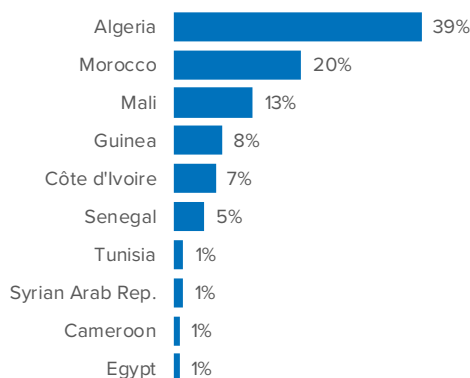

SPAIN Weekly snapshot - Week 37 (13 - 19 Sep 2021)

The charts below are based on figures from the Ministry of Interior and UNHCR estimates. All figures are provisional and subject to change

Refugees & migrants: sea and land arrivals in week 37¹

The boundaries and names shown and the designations used on this map do not imply official endorsement or acceptance by the United Nations

Total Sea and Land

Sea

Land (Ceuta & Melilla)

Sea and land arrivals during the last five weeks¹

Arrivals per month²

Most common nationalities, Jan - Sep 2020²

Demographic breakdown, Jan - Sep 2020²