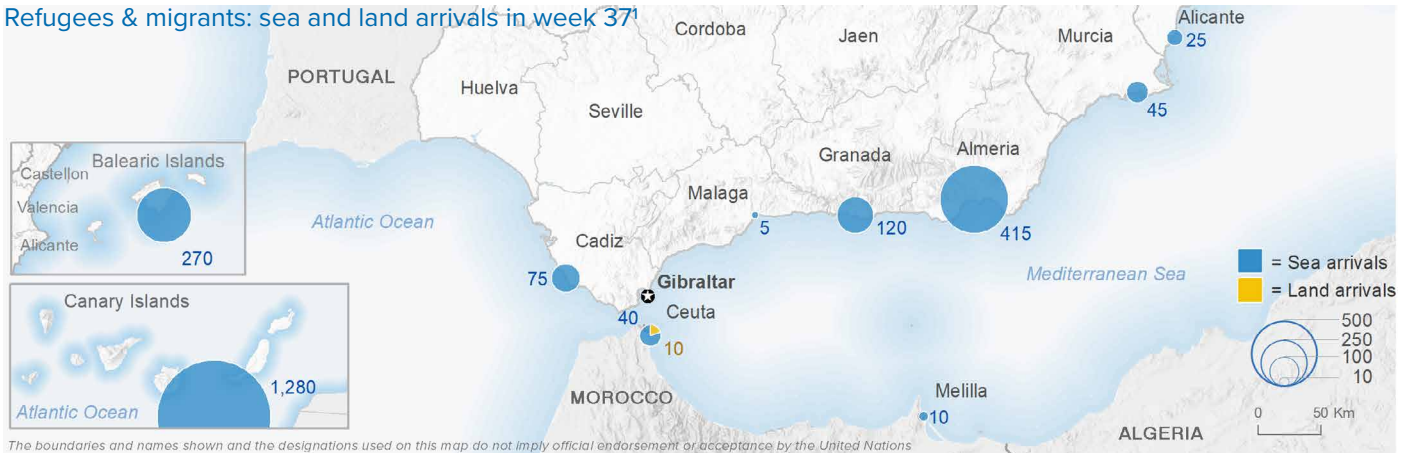

SPAIN Weekly snapshot - Week 37 (13 - 19 Sep 2021)

The charts below are based on figures from the Ministry of Interior and UNHCR estimates. All figures are provisional and subject to change

Refugees & migrants: sea and land arrivals in week 37¹

The boundaries and names shown and the designations used on this map do not imply official endorsement or acceptance by the United Nations

Total Sea and Land

Sea

Land (Ceuta & Melilla)

Sea and land arrivals during the last five weeks¹