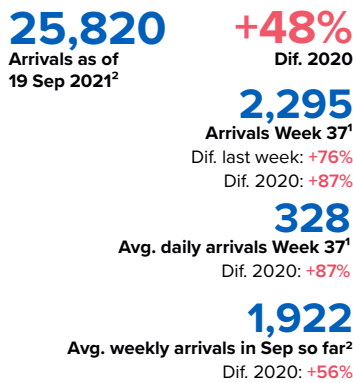

SPAIN Weekly snapshot - Week 37 (13 - 19 Sep 2021)

The charts below are based on figures from the Ministry of Interior and UNHCR estimates. All figures are provisional and subject to change

Refugees & migrants: sea and land arrivals in week 37¹

The boundaries and names shown and the designations used on this map do not imply official endorsement or acceptance by the United Nations

Total Sea and Land

Sea

Land (Ceuta & Melilla)

Sea and land arrivals during the last five weeks¹

Arrivals per month²

Most common nationalities, Jan - Sep 2020²

Demographic breakdown, Jan - Sep 2020²