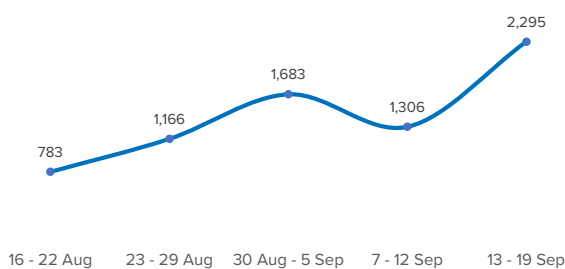

SPAIN Weekly snapshot - Week 37 (13 - 19 Sep 2021)

The charts below are based on figures from the Ministry of Interior and UNHCR estimates. All figures are provisional and subject to change

Refugees & migrants: sea and land arrivals in week 37¹

Arrivals per month²

Most common nationalities, Jan - Sep 2020²

Demographic breakdown, Jan - Sep 2020²