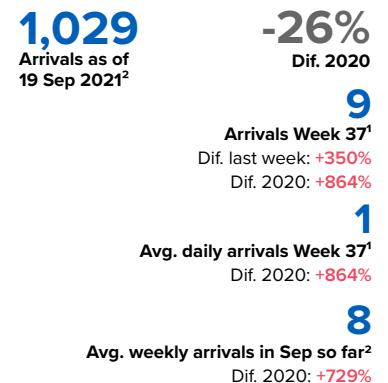

SPAIN Weekly snapshot - Week 37 (13 - 19 Sep 2021)

The charts below are based on figures from the Ministry of Interior and UNHCR estimates. All figures are provisional and subject to change

Refugees & migrants: sea and land arrivals in week 37¹

The boundaries and names shown and the designations used on this map do not imply official endorsement or acceptance by the United Nations

Total Sea and Land

Sea

Land (Ceuta & Melilla)

Sea and land arrivals during the last five weeks¹

Arrivals per month²

Most common nationalities, Jan - Sep 2020²

Demographic breakdown, Jan - Sep 2020²