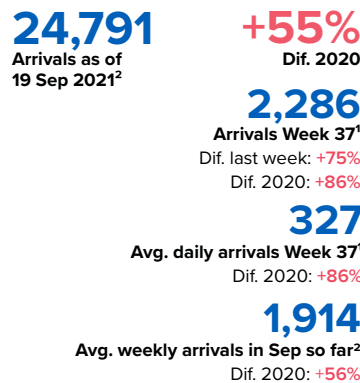

SPAIN Weekly snapshot - Week 37 (13 - 19 Sep 2021)

The charts below are based on figures from the Ministry of Interior and UNHCR estimates. All figures are provisional and subject to change

Refugees & migrants: sea and land arrivals in week 37¹

The boundaries and names shown and the designations used on this map do not imply official endorsement or acceptance by the United Nations

Total Sea and Land

Sea

Land (Ceuta & Melilla)

Sea and land arrivals during the last five weeks¹

Arrivals per month²

Most common nationalities, Jan - Sep 2020²

Demographic breakdown, Jan - Sep 2020²