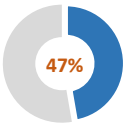

CCCM CLUSTER YEMEN - INDICATORS REACH SNAPSHOT - MAY 2021

402,749
CCCM IDPs REACHED

14
CCCM IDPs PARTNERS