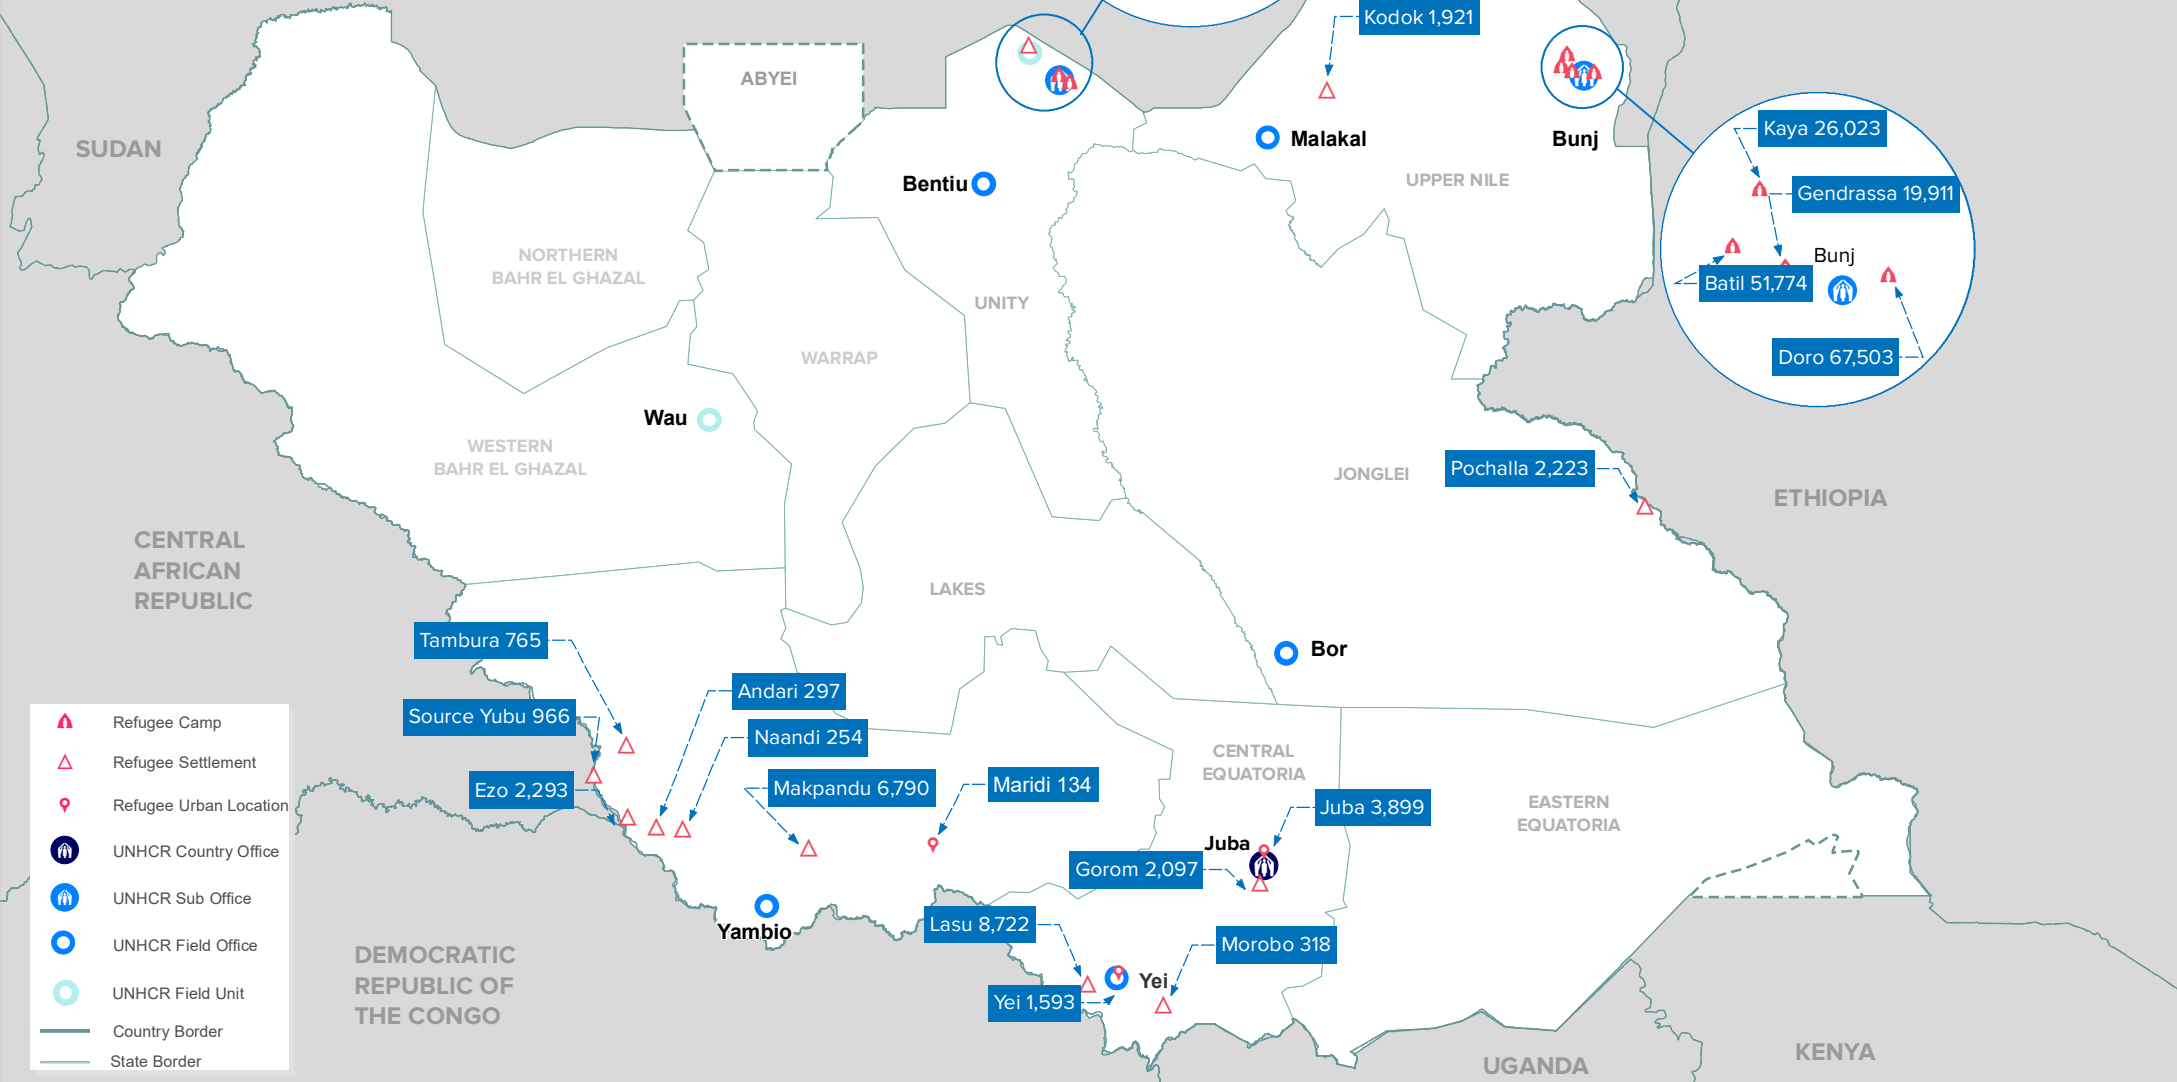

State	Ref. Pop.	Ref. Pop. %
Upper Nile	167,102	52%
Unity	123,430	38%
Central Equatoria	16,629	5%
Western Equatoria	11,499	4%
Jonglei State	2,223	1%
<b>Total</b>	<b>320,883</b>	<b>100%</b>

- Refugee Camp
- Refugee Settlement
- Refugee Urban Location
- UNHCR Country Office
- UNHCR Sub Office
- UNHCR Field Office
- UNHCR Field Unit
- Country Border
- State Border