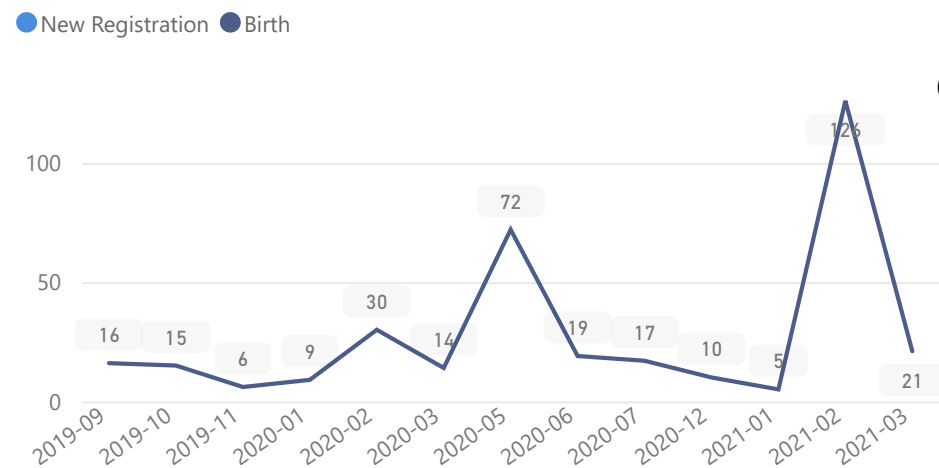

Uganda - Refugee Statistics June 2021 - Lobule

Total Population

5,758

Total Households

894

Total Refugees

5,758

Total Asylum-Seekers

0

Zones - Top 10

Level3	HHs	Individuals
Zone B	450	2,915
Zone A	442	2,794

Age & Gender Breakdown

85%
4,901

53%
3,060

3%
166

28%
1,587

Country of Origin	Total
Democratic Republic of the Congo	5,755
South Sudan	3

Specific Needs - Top 7

New Registration by Month

Occupation - Top 5

50.1% Have occupation

* Age is between 18 - 59 years for Occupation