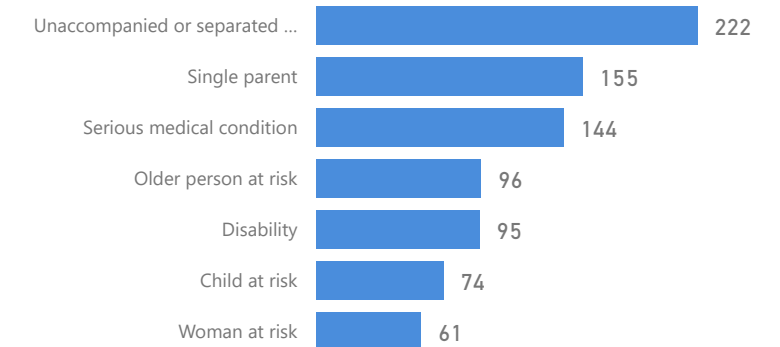

Uganda - Refugee Statistics June 2021 - Lobule

Total Population

5,758

Total Households

894

Total Refugees

5,758

Total Asylum-Seekers

0

Zones - Top 10

Level3	HHs	Individuals
Zone B	450	2,915
Zone A	442	2,794

Age & Gender Breakdown

85%
4,901

53%
3,060

3%
166

28%
1,587

Country of Origin	Total
Democratic Republic of the Congo	5,755
South Sudan	3

Specific Needs - Top 7

New Registration by Month

Occupation - Top 5

50.1% Have occupation

* Age is between 18 - 59 years for Occupation