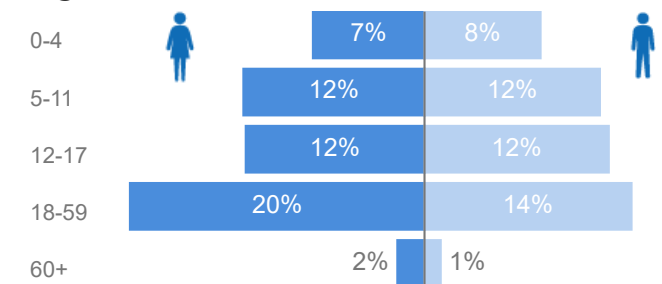

Uganda - Refugee Statistics June 2021 - Lobule

Total Population

5,758

Total Households

894

Total Refugees

5,758

Total Asylum-Seekers

0

Zones - Top 10

Level3	HHs	Individuals
Zone B	450	2,915
Zone A	442	2,794

Age & Gender Breakdown