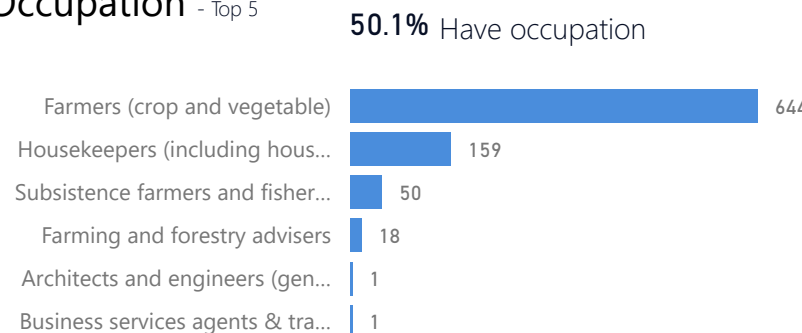

Country of Origin	Total
Democratic Republic of the Congo	5,755
South Sudan	3

Specific Needs - Top 7

New Registration by Month

Occupation - Top 5

50.1% Have occupation

* Age is between 18 - 59 years for Occupation