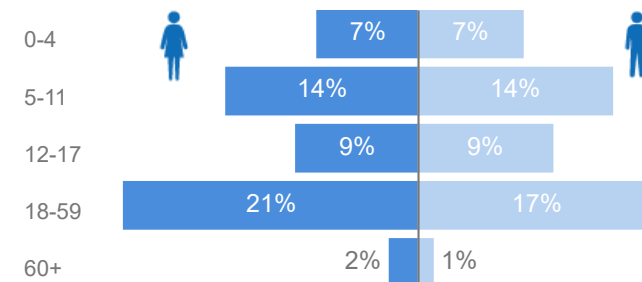

Uganda - Refugee Statistics June 2021 - Imvepi

Total Population

70,200

Total Refugees

70,196

Total Households

20,178

Total Asylum-Seekers

4

Zones - Top 10

Level3	HHs	Individuals
Zone I	9,079	30,216
Zone Ii	7,405	26,894
Zone Iii	2,961	10,449
Zone iv	454	1,118
Zone A	2	2
Zone V	1	1
Zone Vii	1	1

Age & Gender Breakdown

Specific Needs - Top 7

6,399 **4,623**

New Registration by Month

Occupation - Top 5

31.9% Have occupation

* Age is between 18 - 59 years for Occupation

Assistance Status