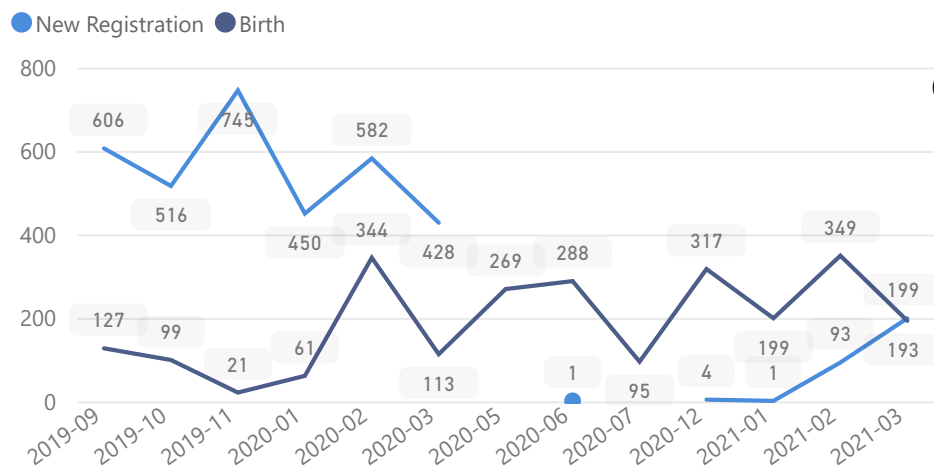

Uganda - Refugee Statistics June 2021 - Imvepi

Total Population

70,200

Total Refugees

70,196

Total Households

20,178

Total Asylum-Seekers

4

Zones - Top 10

Level3	HHs	Individuals
Zone I	9,079	30,216
Zone Ii	7,405	26,894
Zone Iii	2,961	10,449
Zone iv	454	1,118
Zone A	2	2
Zone V	1	1
Zone Vii	1	1

Age & Gender Breakdown

Specific Needs - Top 7

6,399 **4,623**

New Registration by Month

Occupation - Top 5

31.9% Have occupation

* Age is between 18 - 59 years for Occupation

Assistance Status