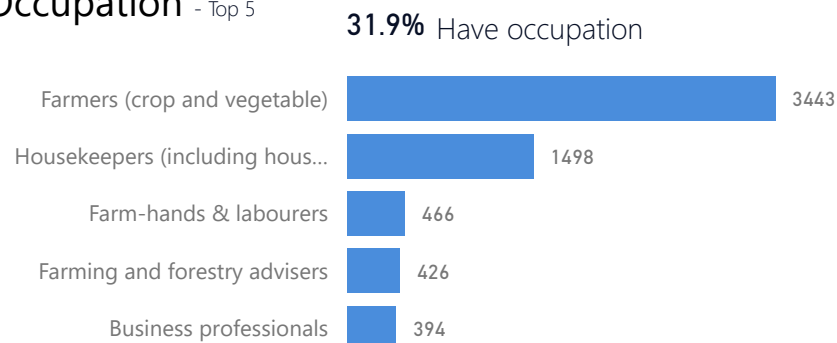

Uganda - Refugee Statistics June 2021 - Imvepi

Total Population

70,200

Total Refugees

70,196

Total Households

20,178

Total Asylum-Seekers

4

Zones - Top 10

Level3	HHs	Individuals
Zone I	9,079	30,216
Zone Ii	7,405	26,894
Zone Iii	2,961	10,449
Zone iv	454	1,118
Zone A	2	2
Zone V	1	1
Zone Vii	1	1

Age & Gender Breakdown

Specific Needs - Top 7

6,399 **4,623**

New Registration by Month

Occupation - Top 5

31.9% Have occupation

* Age is between 18 - 59 years for Occupation

Assistance Status