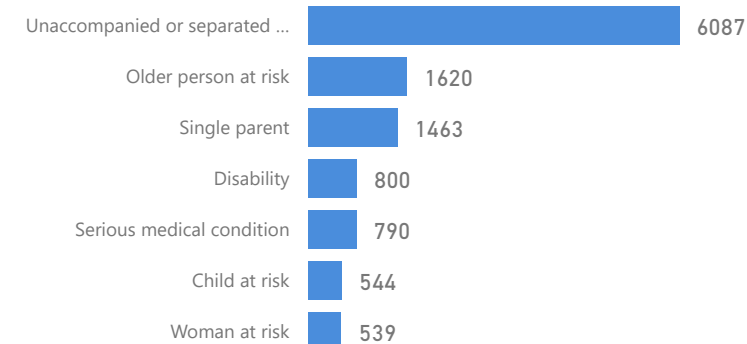

Uganda - Refugee Statistics June 2021 - Imvepi

Total Population

70,200

Total Refugees

70,196

Total Households

20,178

Total Asylum-Seekers

4

Zones - Top 10

Level3	HHs	Individuals
Zone I	9,079	30,216
Zone Ii	7,405	26,894
Zone Iii	2,961	10,449
Zone iv	454	1,118
Zone A	2	2
Zone V	1	1
Zone Vii	1	1

Age & Gender Breakdown

Specific Needs - Top 7

6,399 **4,623**

New Registration by Month

Occupation - Top 5

31.9% Have occupation

* Age is between 18 - 59 years for Occupation

Assistance Status