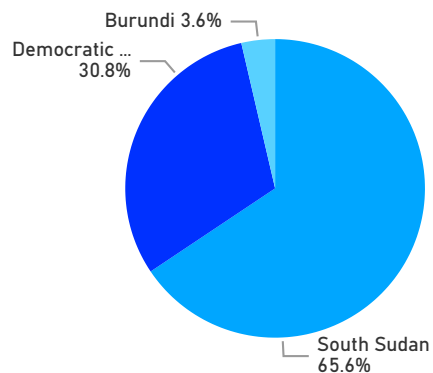

Total Asylum-Seekers

23,130

Living in Urban areas

6%

93,275

Female

52%

771,931

Youth

24%

353,656

Age & Gender Breakdown

Registered New Arrivals by Arrival Month

Population by Location

* Kampala includes other Urban areas

Top 3 by Country of Origin

South Sudanese by Ethnicity - Top 6

Congolese by Ethnicity - Top 6

Specific Needs - Top 6

UAM/SC = Unaccompanied or separated child

Access to Food Assistance