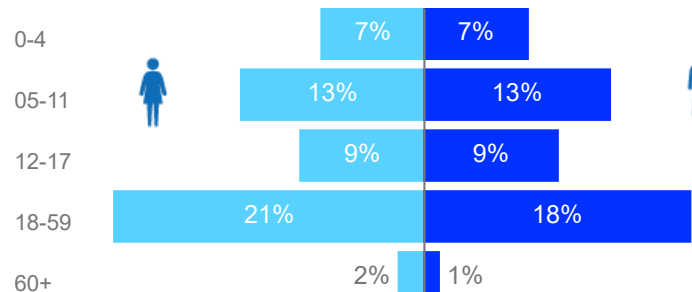

Total Asylum-Seekers

23,130

Living in Urban areas

6%

93,275

Female

52%

771,931

Youth

24%

353,656

Age & Gender Breakdown

Registered New Arrivals by Arrival Month

Population by Location

* Kampala includes other Urban areas

Top 3 by Country of Origin