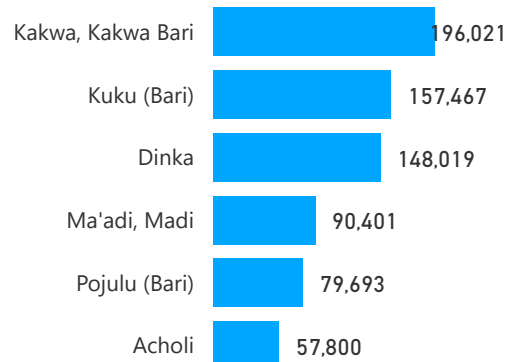

Total Asylum-Seekers

23,130

Living in Urban areas

6%

93,275

Female

52%

771,931

Youth

24%

353,656

Age & Gender Breakdown

Registered New Arrivals by Arrival Month

Population by Location

* Kampala includes other Urban areas

Top 3 by Country of Origin

South Sudanese by Ethnicity - Top 6

Congolese by Ethnicity - Top 6

Specific Needs - Top 6

UAM/SC = Unaccompanied or separated child

Access to Food Assistance