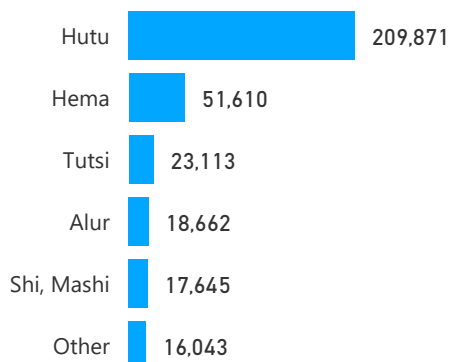

Total Asylum-Seekers

23,130

Living in Urban areas

6%

93,275

Female

52%

771,931

Youth

24%

353,656

Age & Gender Breakdown

Registered New Arrivals by Arrival Month

Population by Location

* Kampala includes other Urban areas

Top 3 by Country of Origin

South Sudanese by Ethnicity - Top 6

Congolese by Ethnicity - Top 6

Specific Needs - Top 6

UAM/SC = Unaccompanied or separated child

Access to Food Assistance