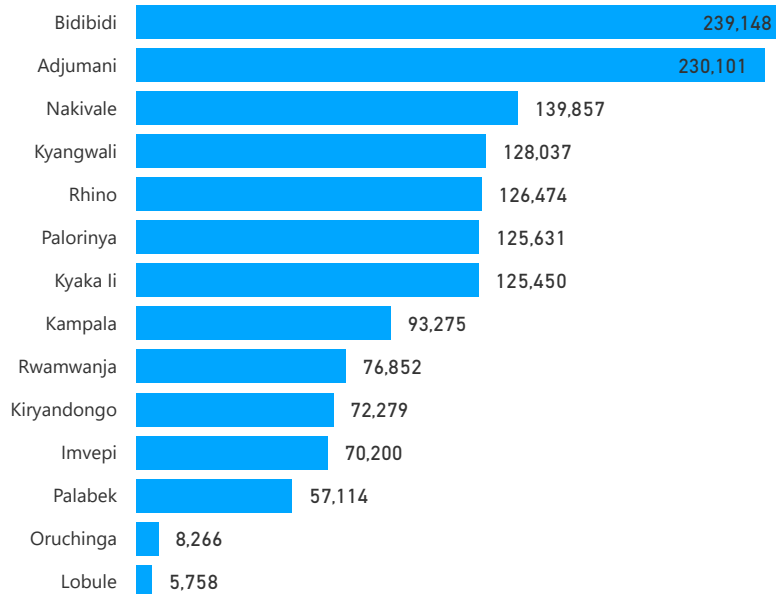

Total Asylum-Seekers

23,130

Living in Urban areas

6%

93,275

Female

52%

771,931

Youth

24%

353,656

Age & Gender Breakdown

Registered New Arrivals by Arrival Month

Population by Location

* Kampala includes other Urban areas

Top 3 by Country of Origin

South Sudanese by Ethnicity - Top 6

Congolese by Ethnicity - Top 6

Specific Needs - Top 6

UAM/SC = Unaccompanied or separated child

Access to Food Assistance