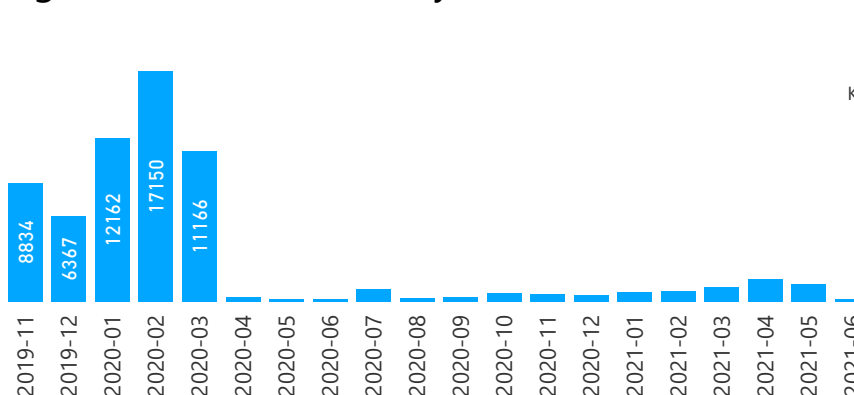

Total Asylum-Seekers

23,130

Living in Urban areas

6%

93,275

Female

52%

771,931

Youth

24%

353,656

Age & Gender Breakdown

Registered New Arrivals by Arrival Month

Population by Location

* Kampala includes other Urban areas

Top 3 by Country of Origin

South Sudanese by Ethnicity - Top 6

Congolese by Ethnicity - Top 6

Specific Needs - Top 6

UAM/SC = Unaccompanied or separated child

Access to Food Assistance