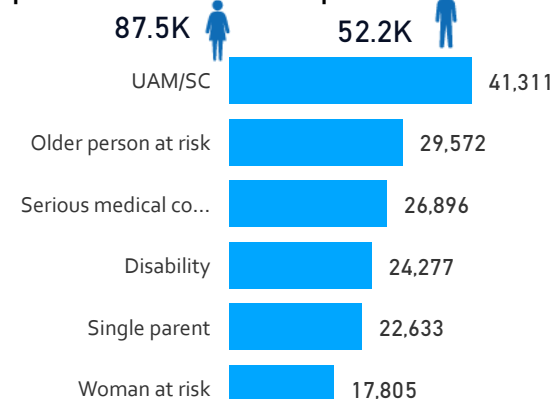

Total Asylum-Seekers

23,130

Living in Urban areas

6%

93,275

Female

52%

771,931

Youth

24%

353,656

Age & Gender Breakdown

Registered New Arrivals by Arrival Month

Population by Location

* Kampala includes other Urban areas

Top 3 by Country of Origin

South Sudanese by Ethnicity - Top 6

Congolese by Ethnicity - Top 6

Specific Needs - Top 6

UAM/SC = Unaccompanied or separated child

Access to Food Assistance