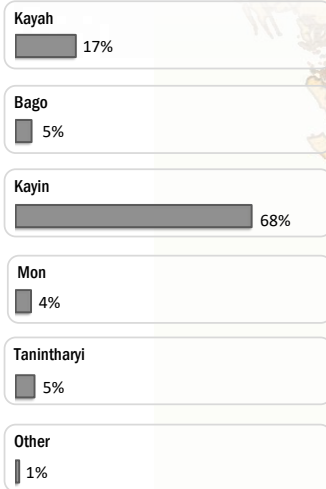

Main States/Regions of Origin

Based on registered refugee population