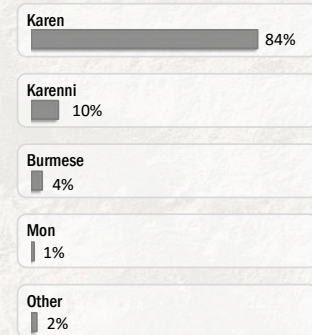

Main States/Regions of Origin

Based on registered refugee population

Total Verified Refugee Population*

91,795

Registered population	45,005
Unregistered population	46,790

Religion

Ethnicity

Age and Gender

Legend

- ▲ Temporary Shelter
- 🏠 UNHCR Office

Source: UNHCR proGRES database For more information, visit: <https://data2.unhcr.org/en/situations/thailand>

* Verification Exercise conducted from Jan-Apr 2015 and subsequent data changes to-date. Under reverification.