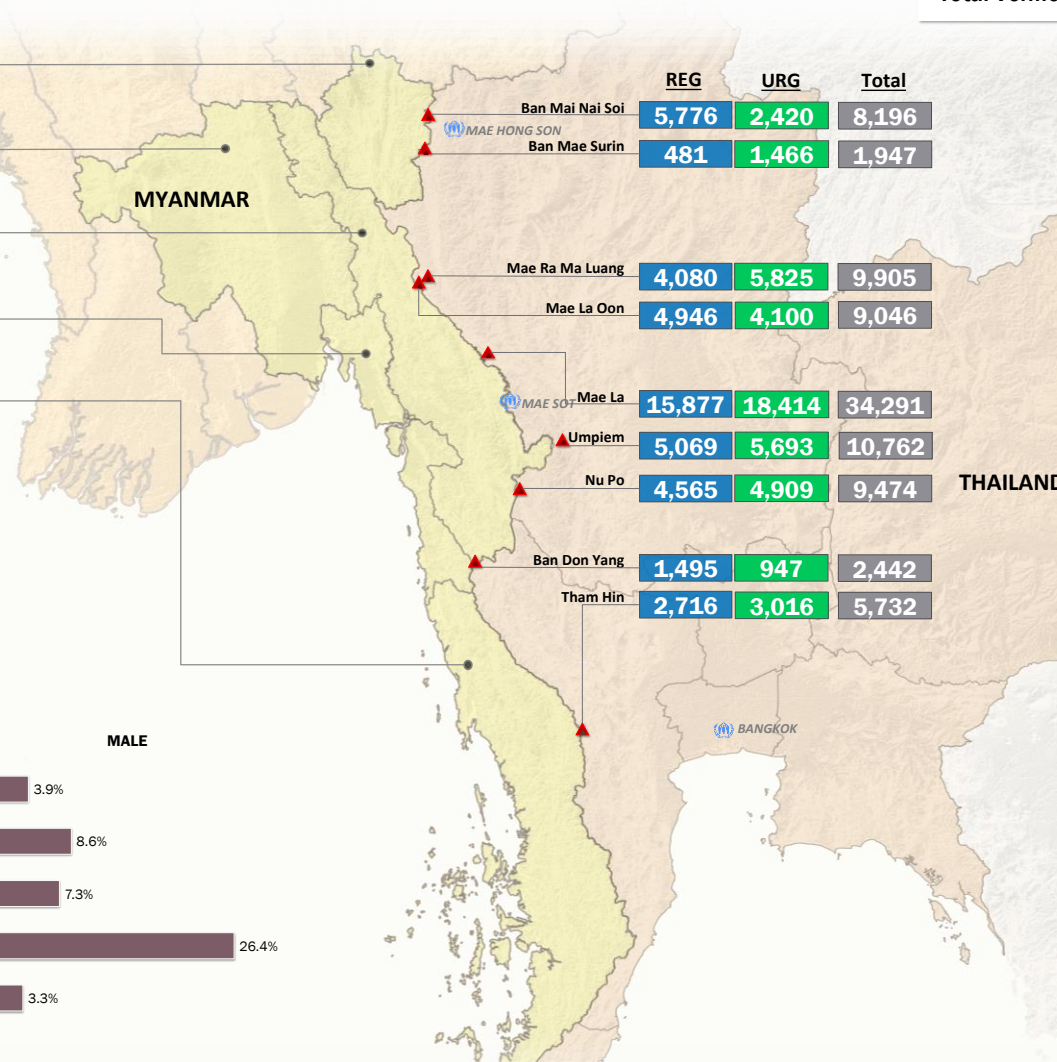

Total Verified Refugee Population*

91,795

Registered population	45,005
Unregistered population	46,790