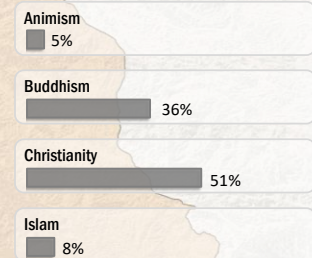

Main States/Regions of Origin

Based on registered refugee population

Total Verified Refugee Population*

91,795

Registered population	45,005
Unregistered population	46,790

Religion

Ethnicity

Age and Gender

Legend

- ▲ Temporary Shelter
- 🏠 UNHCR Office

Source: UNHCR proGRES database For more information, visit: <https://data2.unhcr.org/en/situations/thailand>

* Verification Exercise conducted from Jan-Apr 2015 and subsequent data changes to-date. Under reverification.