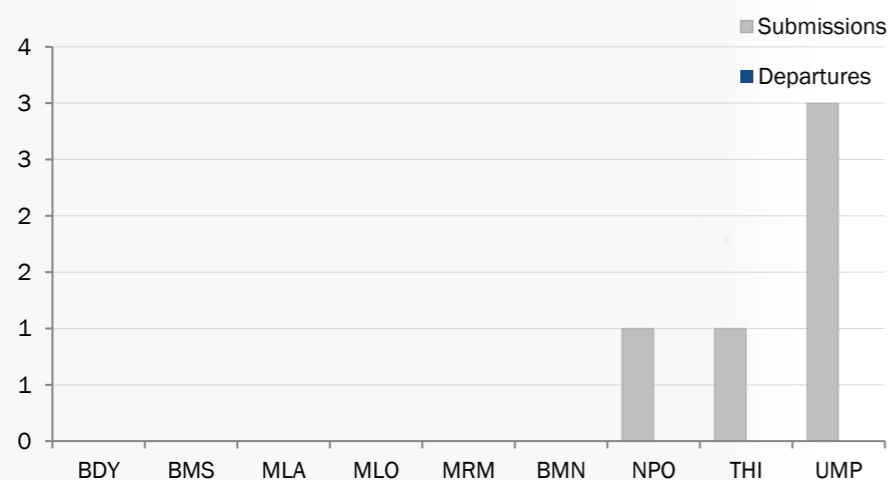

Resettlement of Myanmar Refugees from Temporary Shelters in Thailand

28 February 2021

Thailand Border Operation - Information Management Unit, Mae Sot

Resettlement Figures 2005-2021

February

Total number of submissions **135,492**

Total number of departures **114,063**

Resettlement Progress in 2021

February

Total number of submissions **5**

Total number of departures **-**

Total Verified Refugee Population* **91,809**
February 2021

* Verification Exercise conducted from Jan-Apr 2015 and subsequent data changes to-date. Under reverification.

Resettlement of Myanmar Refugees by location in 2021

Main destinations in 2021

Resettlement overview from 2005 - 2021 (in thousands)

Source: UNHCR proGres database

Main destinations from 2005-2021

For more information, visit: www.commonservice.info