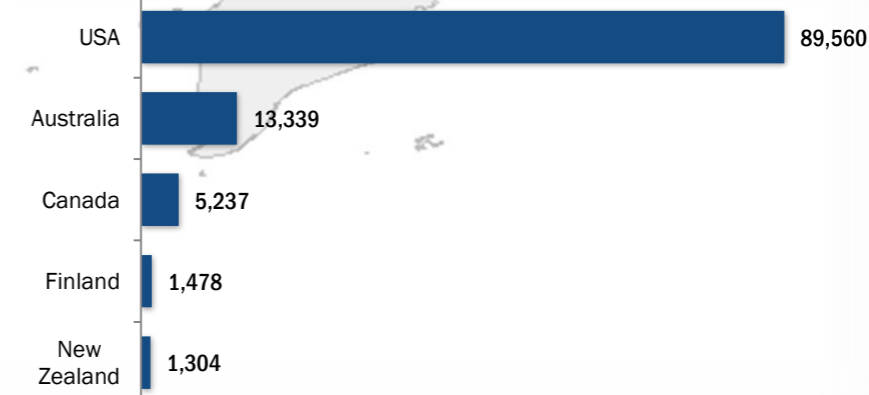

Main destinations from 2005-2021

For more information, visit: www.commonservice.info