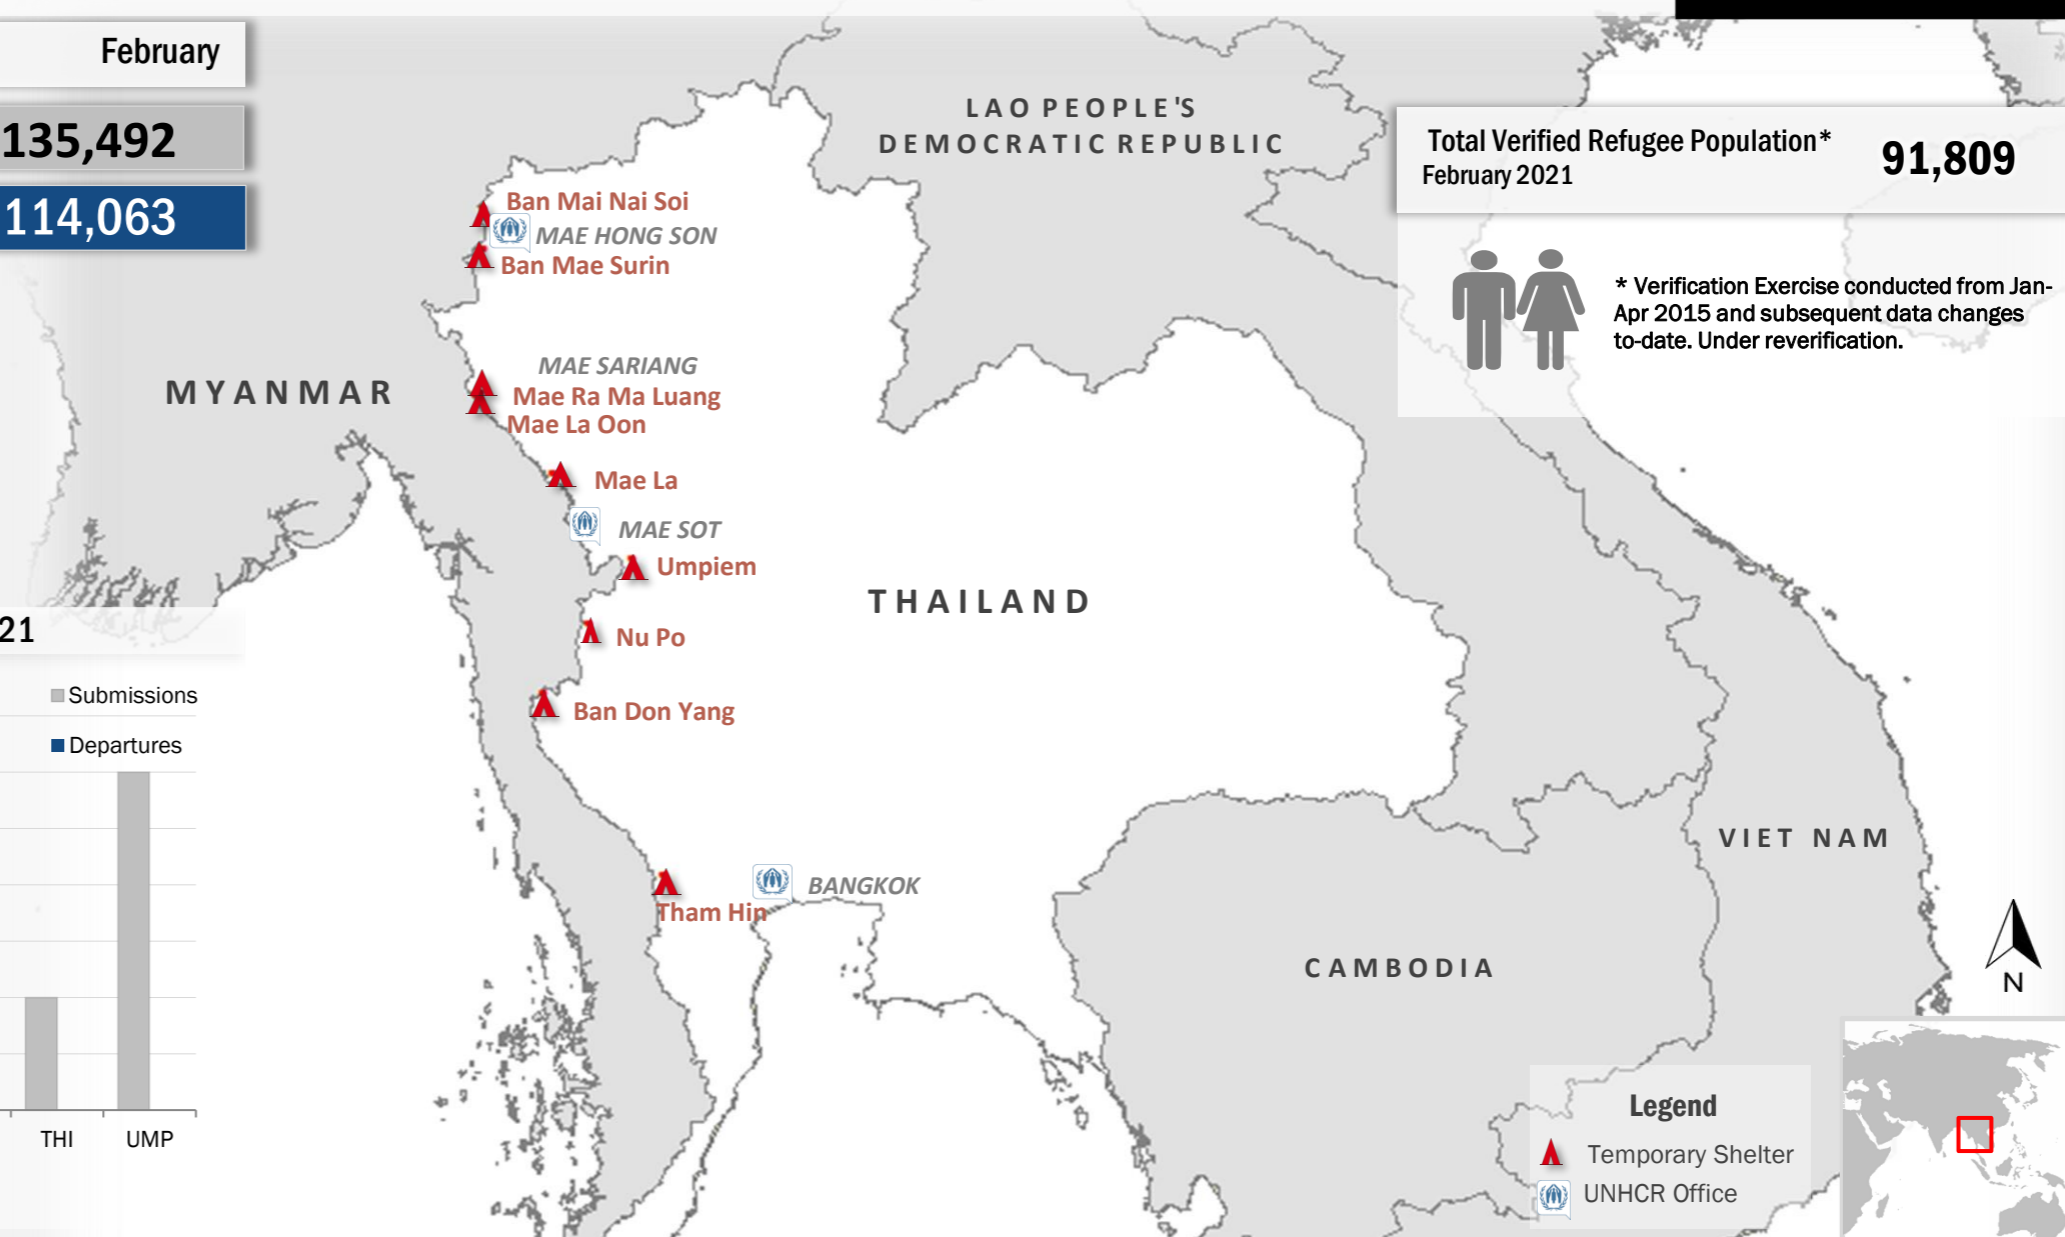

Resettlement of Myanmar Refugees from Temporary Shelters in Thailand

28 February 2021

Thailand Border Operation - Information Management Unit, Mae Sot

Resettlement Figures 2005-2021

February

Total number of submissions **135,492**

Total number of departures **114,063**

Resettlement Progress in 2021

February

Total number of submissions **5**

Total number of departures **-**

Total Verified Refugee Population* **91,809**
February 2021

* Verification Exercise conducted from Jan-Apr 2015 and subsequent data changes to-date. Under reverification.

Resettlement of Myanmar Refugees by location in 2021