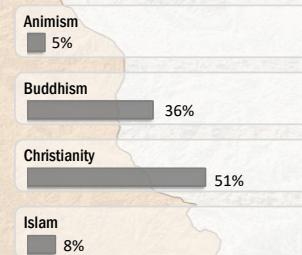

## Main States/Regions of Origin

Based on registered refugee population

Total Verified Refugee Population \*

**91,803**

Registered population **45,022**

Unregistered population **46,781**

## Religion