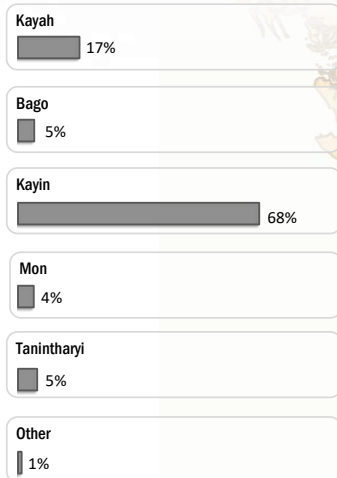

## Main States/Regions of Origin

Based on registered refugee population

Total Verified Refugee Population \*

**91,803**

Registered population **45,022**

Unregistered population **46,781**

## Religion