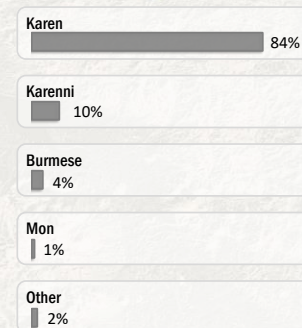

Main States/Regions of Origin

Based on registered refugee population

Total Verified Refugee Population *

91,803

Registered population **45,022**

Unregistered population **46,781**

Religion

Ethnicity

Age and Gender

Legend

- ▲ Temporary Shelter
- UNHCR Office

Source: UNHCR proGres database

For more information, visit: www.commonservice.info

* Verification Exercise conducted from Jan-Apr 2015 and subsequent data changes to-date. Under reverification.