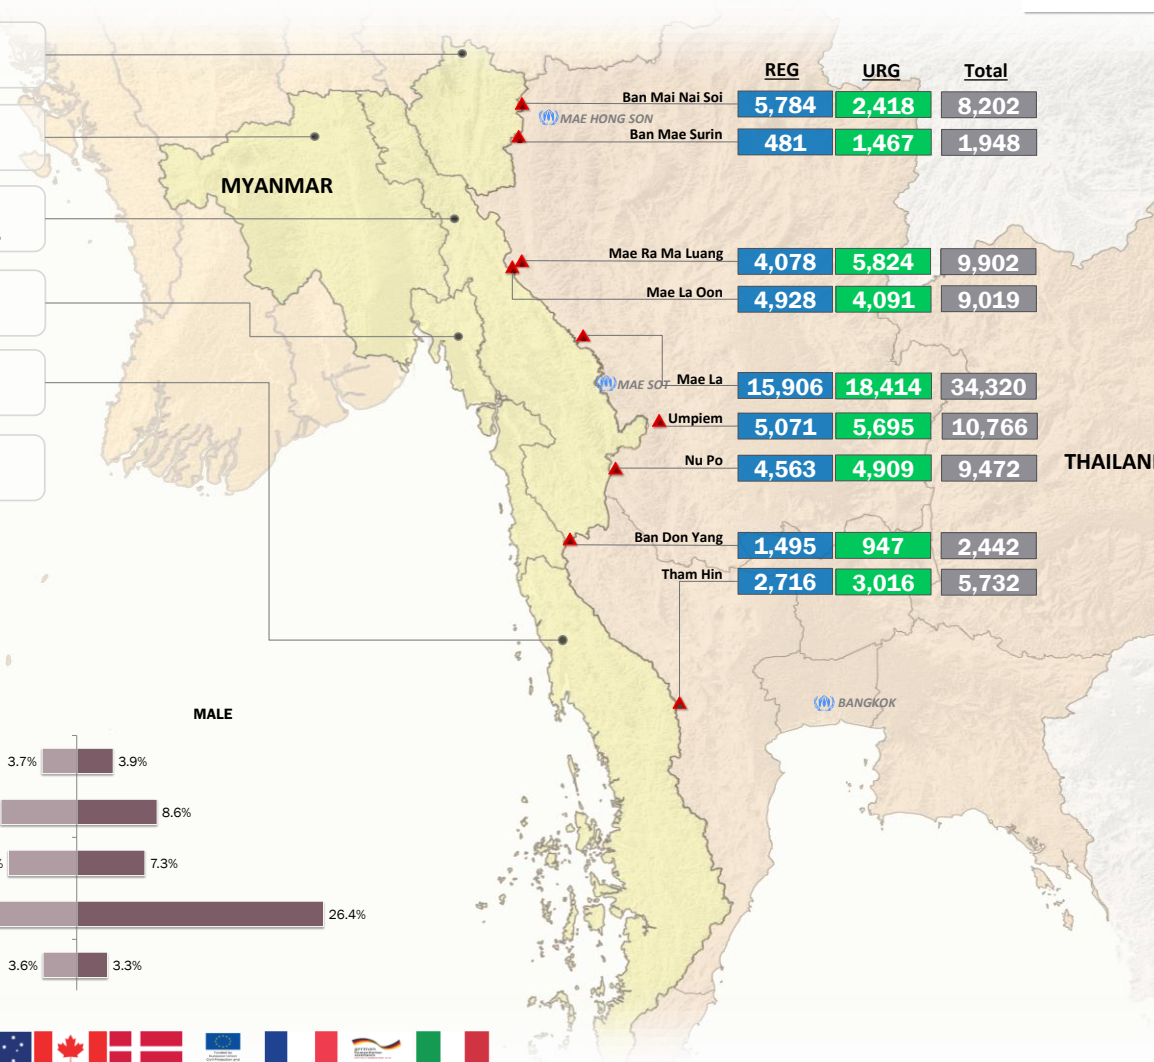

## Main States/Regions of Origin

Based on registered refugee population

Total Verified Refugee Population \*

**91,803**

Registered population **45,022**

Unregistered population **46,781**

## Religion

## Ethnicity