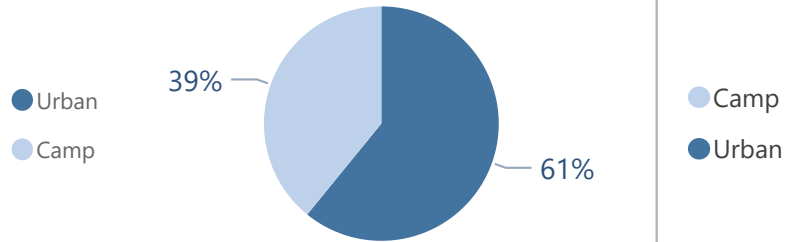

Camp and Urban Population

Population Trend

Governorate	Individuals	Household	% of Total
Erbil	122,712	38,705	50.82%
Erbil Urban	92,787	31,789	38.43%
Darashakran Camp	11,653	2,580	4.83%
Qushtapa Camp	8,266	1,996	3.42%
Kawergosk Camp	7,749	1,860	3.21%
Basirma Camp	2,257	480	0.93%
Duhok	84,421	22,420	34.97%
Domiz Camp	30,651	7,438	12.69%
Duhok Urban	28,328	8,801	11.73%
Domiz Camp 2	10,786	2,584	4.47%
Gawilan Camp	9,234	2,138	3.82%
Bardarash Camp	4,359	1,193	1.81%
Akre Settlement	1,063	266	0.44%
Sulaymaniyah	31,212	9,913	12.93%
Sulaymaniyah Urban	22,656	8,008	9.38%
Arbat Camp	8,556	1,905	3.54%
Other	3,393	1,488	1.28%
Other Urban Locations	3,393	1,488	1.28%
Total	241,738	72,526	100.00%