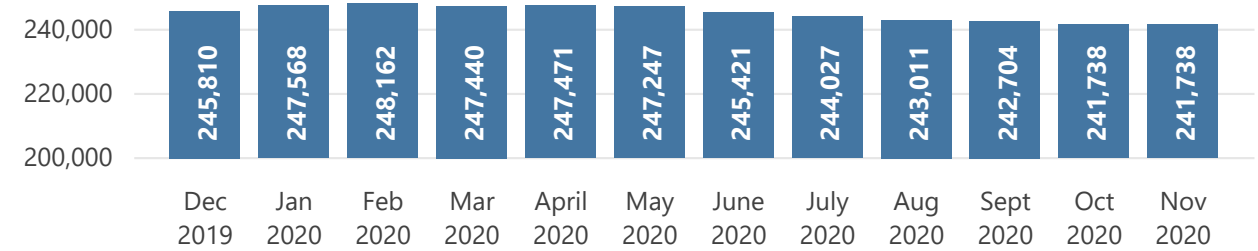

Camp and Urban Population

Population Trend

Governorate	Individuals	Household	% of Total
Erbil	122,712	38,705	50.82%
Erbil Urban	92,787	31,789	38.43%
Darashakran Camp	11,653	2,580	4.83%
Qushtapa Camp	8,266	1,996	3.42%
Kawergosk Camp	7,749	1,860	3.21%
Basirma Camp	2,257	480	0.93%
Duhok	84,421	22,420	34.97%
Domiz Camp	30,651	7,438	12.69%
Duhok Urban	28,328	8,801	11.73%
Domiz Camp 2	10,786	2,584	4.47%
Gawilan Camp	9,234	2,138	3.82%
Bardarash Camp	4,359	1,193	1.81%
Akre Settlement	1,063	266	0.44%
Sulaymaniyah	31,212	9,913	12.93%
Sulaymaniyah Urban	22,656	8,008	9.38%
Arbat Camp	8,556	1,905	3.54%
Other	3,393	1,488	1.28%
Other Urban Locations	3,393	1,488	1.28%
Total	241,738	72,526	100.00%