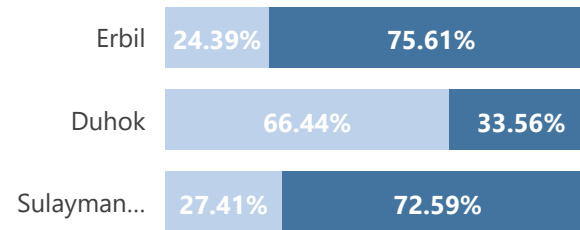

Camp and Urban Population

Population Trend

Governorate	Individuals	Household	% of Total
Erbil	122,712	38,705	50.82%
Erbil Urban	92,787	31,789	38.43%
Darashakran Camp	11,653	2,580	4.83%
Qushtapa Camp	8,266	1,996	3.42%
Kawergosk Camp	7,749	1,860	3.21%
Basirma Camp	2,257	480	0.93%
Duhok	84,421	22,420	34.97%
Domiz Camp	30,651	7,438	12.69%
Duhok Urban	28,328	8,801	11.73%
Domiz Camp 2	10,786	2,584	4.47%
Gawilan Camp	9,234	2,138	3.82%
Bardarash Camp	4,359	1,193	1.81%
Akre Settlement	1,063	266	0.44%
Sulaymaniyah	31,212	9,913	12.93%
Sulaymaniyah Urban	22,656	8,008	9.38%
Arbat Camp	8,556	1,905	3.54%
Other	3,393	1,488	1.28%
Other Urban Locations	3,393	1,488	1.28%
Total	241,738	72,526	100.00%