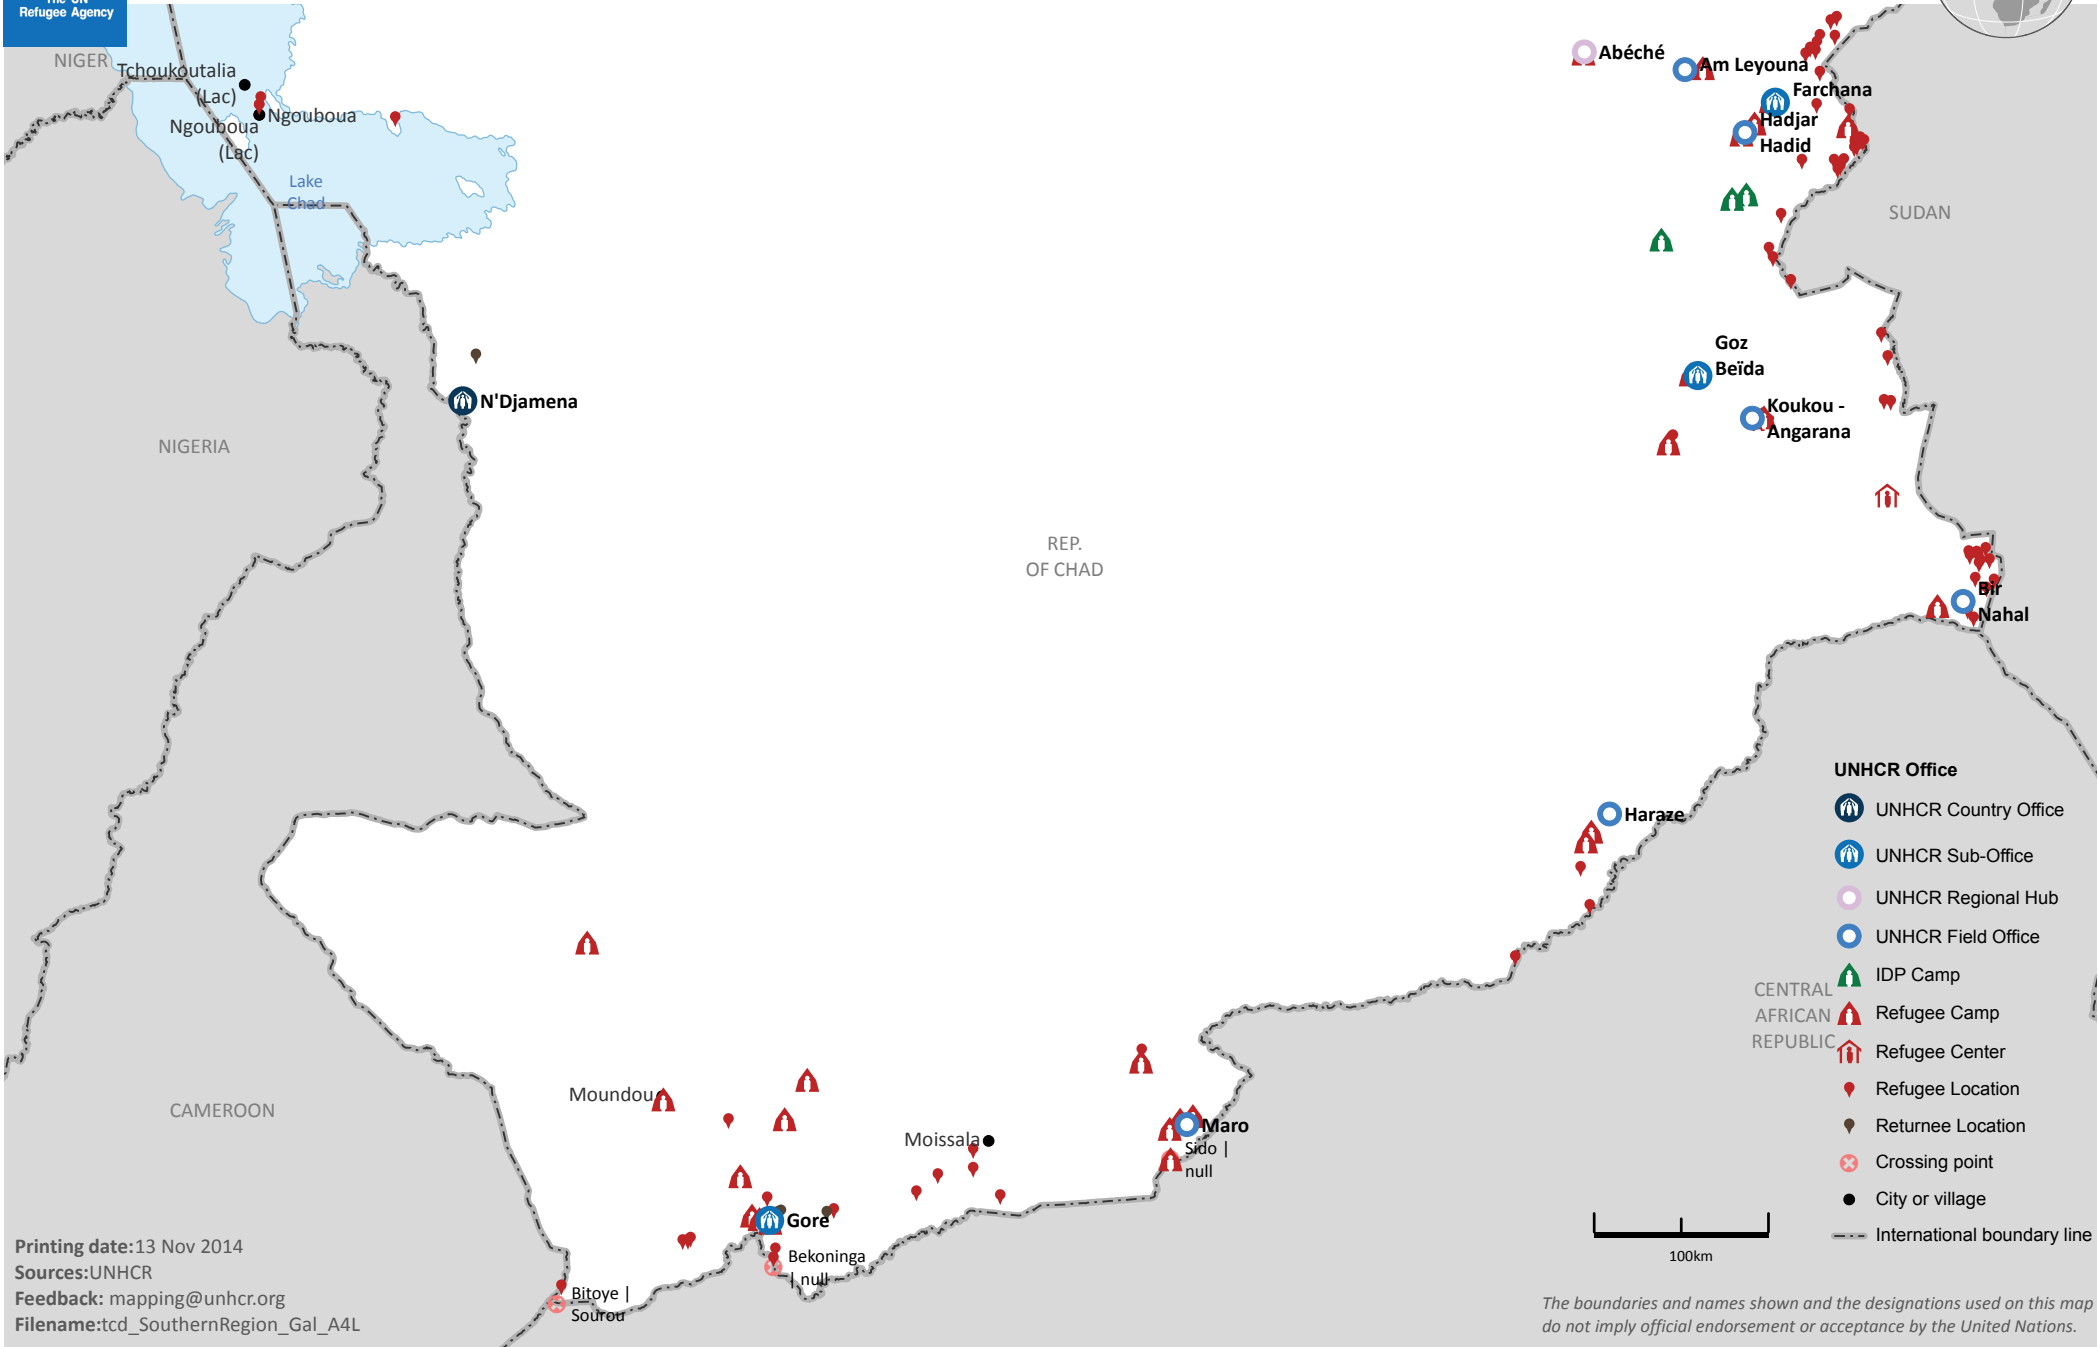

Chad: Southern region - General map

- 13 Nov 2014

Printing date: 13 Nov 2014
Sources: UNHCR
Feedback: mapping@unhcr.org
Filename: tcd_SouthernRegion_Gal_A4L

The boundaries and names shown and the designations used on this map do not imply official endorsement or acceptance by the United Nations.