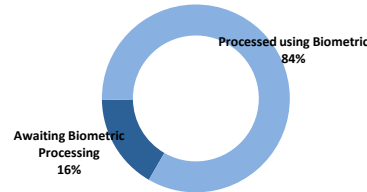

Registered Iraqis in Jordan

30 September 2020

Total Active Registered Iraqis **66,800**

Standard Age and Gender								
Age	0-4	5-11	12-17	18-35	36-59	60+	Total	%
Female	863	4,609	3,748	9,615	9,172	4,317	32,324	48.4%
Male	931	5,088	4,068	11,004	9,683	3,702	34,476	51.6%
Total	1,794	9,697	7,816	20,619	18,855	8,019	66,800	100%
	2.7%	14.5%	11.7%	30.9%	28.2%	12.0%		

Biometric Statistics (IRIS)