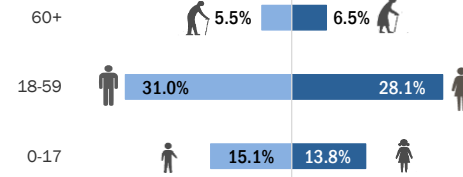

UNHCR Jordan

Age-Gender Breakdown