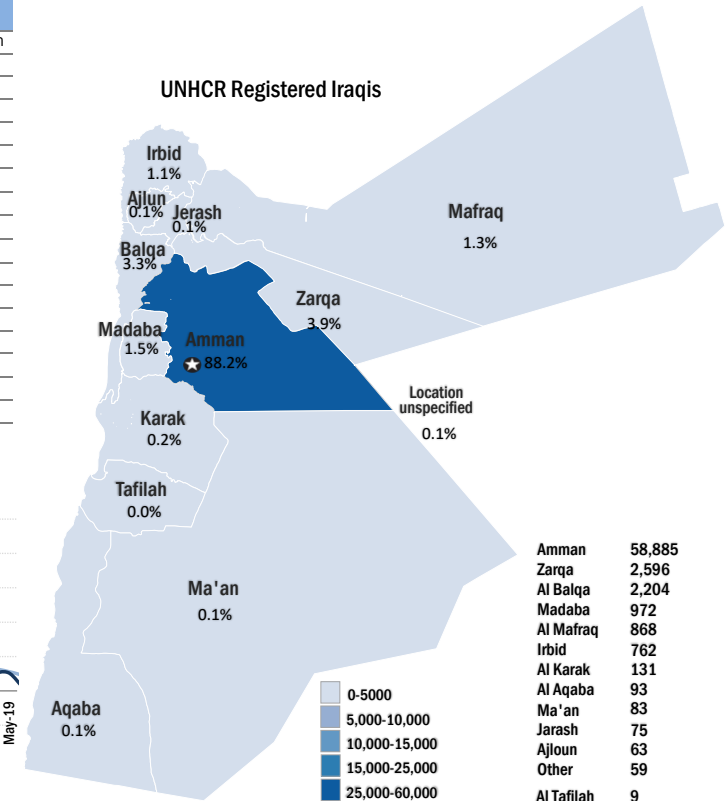

UNHCR Registered Iraqis