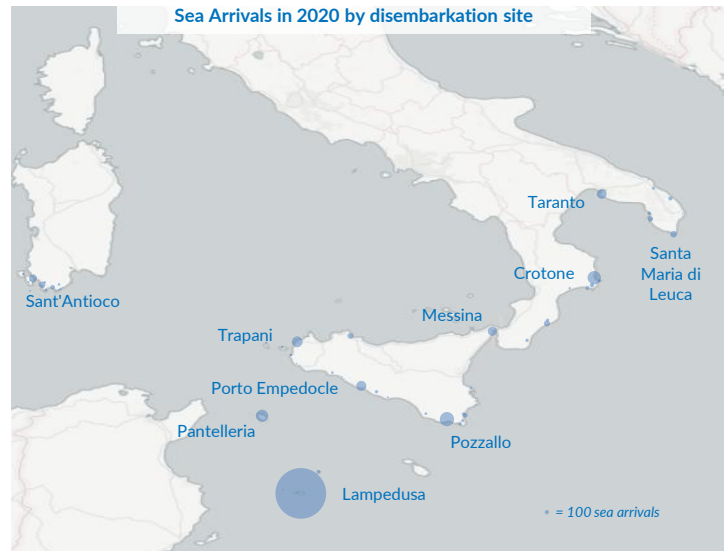

Italy weekly snapshot - 20 Sep 2020

(The charts below are based on figures from the Italian Ministry of Interior and UNHCR estimates. All figures are provisional and subject to change)

Total arrivals (1 Jan - 20 Sep 2020):	22,238
Total arrivals (1 Jan - 20 Sep 2019):	6,756
Total arrivals 1 Sep - 20 Sep 2020	2,896
Total arrivals 1 Sep - 20 Sep 2019	1,621
Average daily arrivals in September 2020 so far:	145
Average daily arrivals in August 2020:	172

Dead and missing in 2020 - Central Med (as of 20 Sep)	321
Dead and missing in 2020 - Mediterranean Sea (as of 20 Sep)	495

Dead and missing in 2019 - Central Med (as of 20 Sep)	670
Dead and missing in 2019 - Mediterranean Sea (as of 20 Sep)	993

Dead and missing in 2019 - Central Med	754
Dead and missing in 2019 - Mediterranean Sea	1,336

2019: further 8 incidents, for a total of 547 people involved, were reported but are still under verification

Estimated # of arrivals during the last seven days	1,254
---	--------------

(Based on arrivals or registration figures collected by UNHCR staff)

Mon, 14 Sep 2020	75
Tue, 15 Sep 2020	0
Wed, 16 Sep 2020	82
Thu, 17 Sep 2020	104
Fri, 18 Sep 2020	112
Sat, 19 Sep 2020	203
Sun, 20 Sep 2020	678