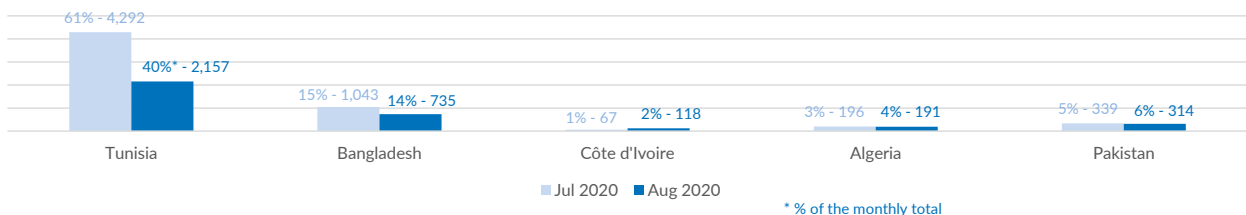

Estimated # of arrivals during the last seven days	1,254
---	--------------

(Based on arrivals or registration figures collected by UNHCR staff)

Mon, 14 Sep 2020	75
Tue, 15 Sep 2020	0
Wed, 16 Sep 2020	82
Thu, 17 Sep 2020	104
Fri, 18 Sep 2020	112
Sat, 19 Sep 2020	203
Sun, 20 Sep 2020	678

Arrivals per month

* (as of 20 Sep 2020)

Sea arrivals of last weeks

Asylum applications

(Applications are not necessarily lodged by new arrivals)

Sea arrivals by gender and age - Jan -Aug 2020

Most common sea arrival nationalities in Italy (comparison with previous month)

* % of the monthly total

Estimated daily sea arrivals in 2020