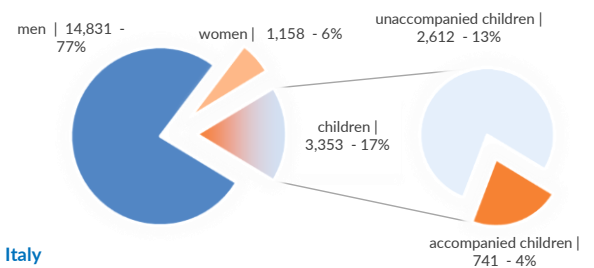

Estimated # of arrivals during the last seven days	1,254
---	--------------

(Based on arrivals or registration figures collected by UNHCR staff)

Mon, 14 Sep 2020	75
Tue, 15 Sep 2020	0
Wed, 16 Sep 2020	82
Thu, 17 Sep 2020	104
Fri, 18 Sep 2020	112
Sat, 19 Sep 2020	203
Sun, 20 Sep 2020	678

Arrivals per month

* (as of 20 Sep 2020)

Sea arrivals of last weeks

Asylum applications

(Applications are not necessarily lodged by new arrivals)

Sea arrivals by gender and age - Jan -Aug 2020

Most common sea arrival nationalities in Italy (comparison with previous month)