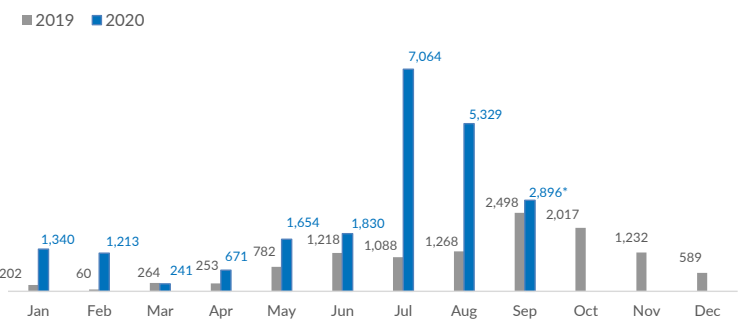

Arrivals per month