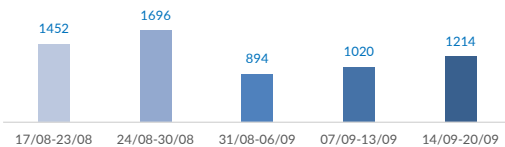

Italy weekly snapshot - 20 Sep 2020

(The charts below are based on figures from the Italian Ministry of Interior and UNHCR estimates. All figures are provisional and subject to change)

Total arrivals (1 Jan - 20 Sep 2020):	22,238
Total arrivals (1 Jan - 20 Sep 2019):	6,756
Total arrivals 1 Sep - 20 Sep 2020	2,896
Total arrivals 1 Sep - 20 Sep 2019	1,621
Average daily arrivals in September 2020 so far:	145
Average daily arrivals in August 2020:	172

Dead and missing in 2019 - Central Med	754
Dead and missing in 2019 - Mediterranean Sea	1,336

2019: further 8 incidents, for a total of 547 people involved, were reported but are still under verification

Estimated # of arrivals during the last seven days	1,254
---	--------------

(Based on arrivals or registration figures collected by UNHCR staff)

Mon, 14 Sep 2020	75
Tue, 15 Sep 2020	0
Wed, 16 Sep 2020	82
Thu, 17 Sep 2020	104
Fri, 18 Sep 2020	112
Sat, 19 Sep 2020	203
Sun, 20 Sep 2020	678

Arrivals per month

* (as of 20 Sep 2020)

Sea arrivals of last weeks

Asylum applications

(Applications are not necessarily lodged by new arrivals)

Sea arrivals by gender and age - Jan -Aug 2020

Most common sea arrival nationalities in Italy (comparison with previous month)