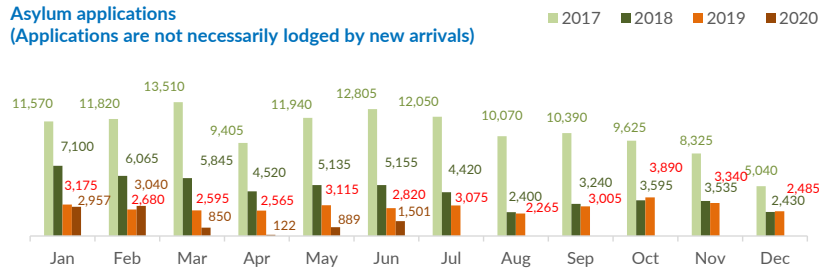

Italy weekly snapshot - 20 Sep 2020

(The charts below are based on figures from the Italian Ministry of Interior and UNHCR estimates. All figures are provisional and subject to change)

Total arrivals (1 Jan - 20 Sep 2020):	22,238
Total arrivals (1 Jan - 20 Sep 2019):	6,756
Total arrivals 1 Sep - 20 Sep 2020	2,896
Total arrivals 1 Sep - 20 Sep 2019	1,621
Average daily arrivals in September 2020 so far:	145
Average daily arrivals in August 2020:	172

Estimated # of arrivals during the last seven days	1,254
---	--------------

(Based on arrivals or registration figures collected by UNHCR staff)

Mon, 14 Sep 2020	75
Tue, 15 Sep 2020	0
Wed, 16 Sep 2020	82
Thu, 17 Sep 2020	104
Fri, 18 Sep 2020	112
Sat, 19 Sep 2020	203
Sun, 20 Sep 2020	678

Arrivals per month

* (as of 20 Sep 2020)

Sea arrivals of last weeks

Asylum applications

(Applications are not necessarily lodged by new arrivals)

Sea arrivals by gender and age - Jan -Aug 2020

Most common sea arrival nationalities in Italy (comparison with previous month)

* % of the monthly total

Estimated daily sea arrivals in 2020