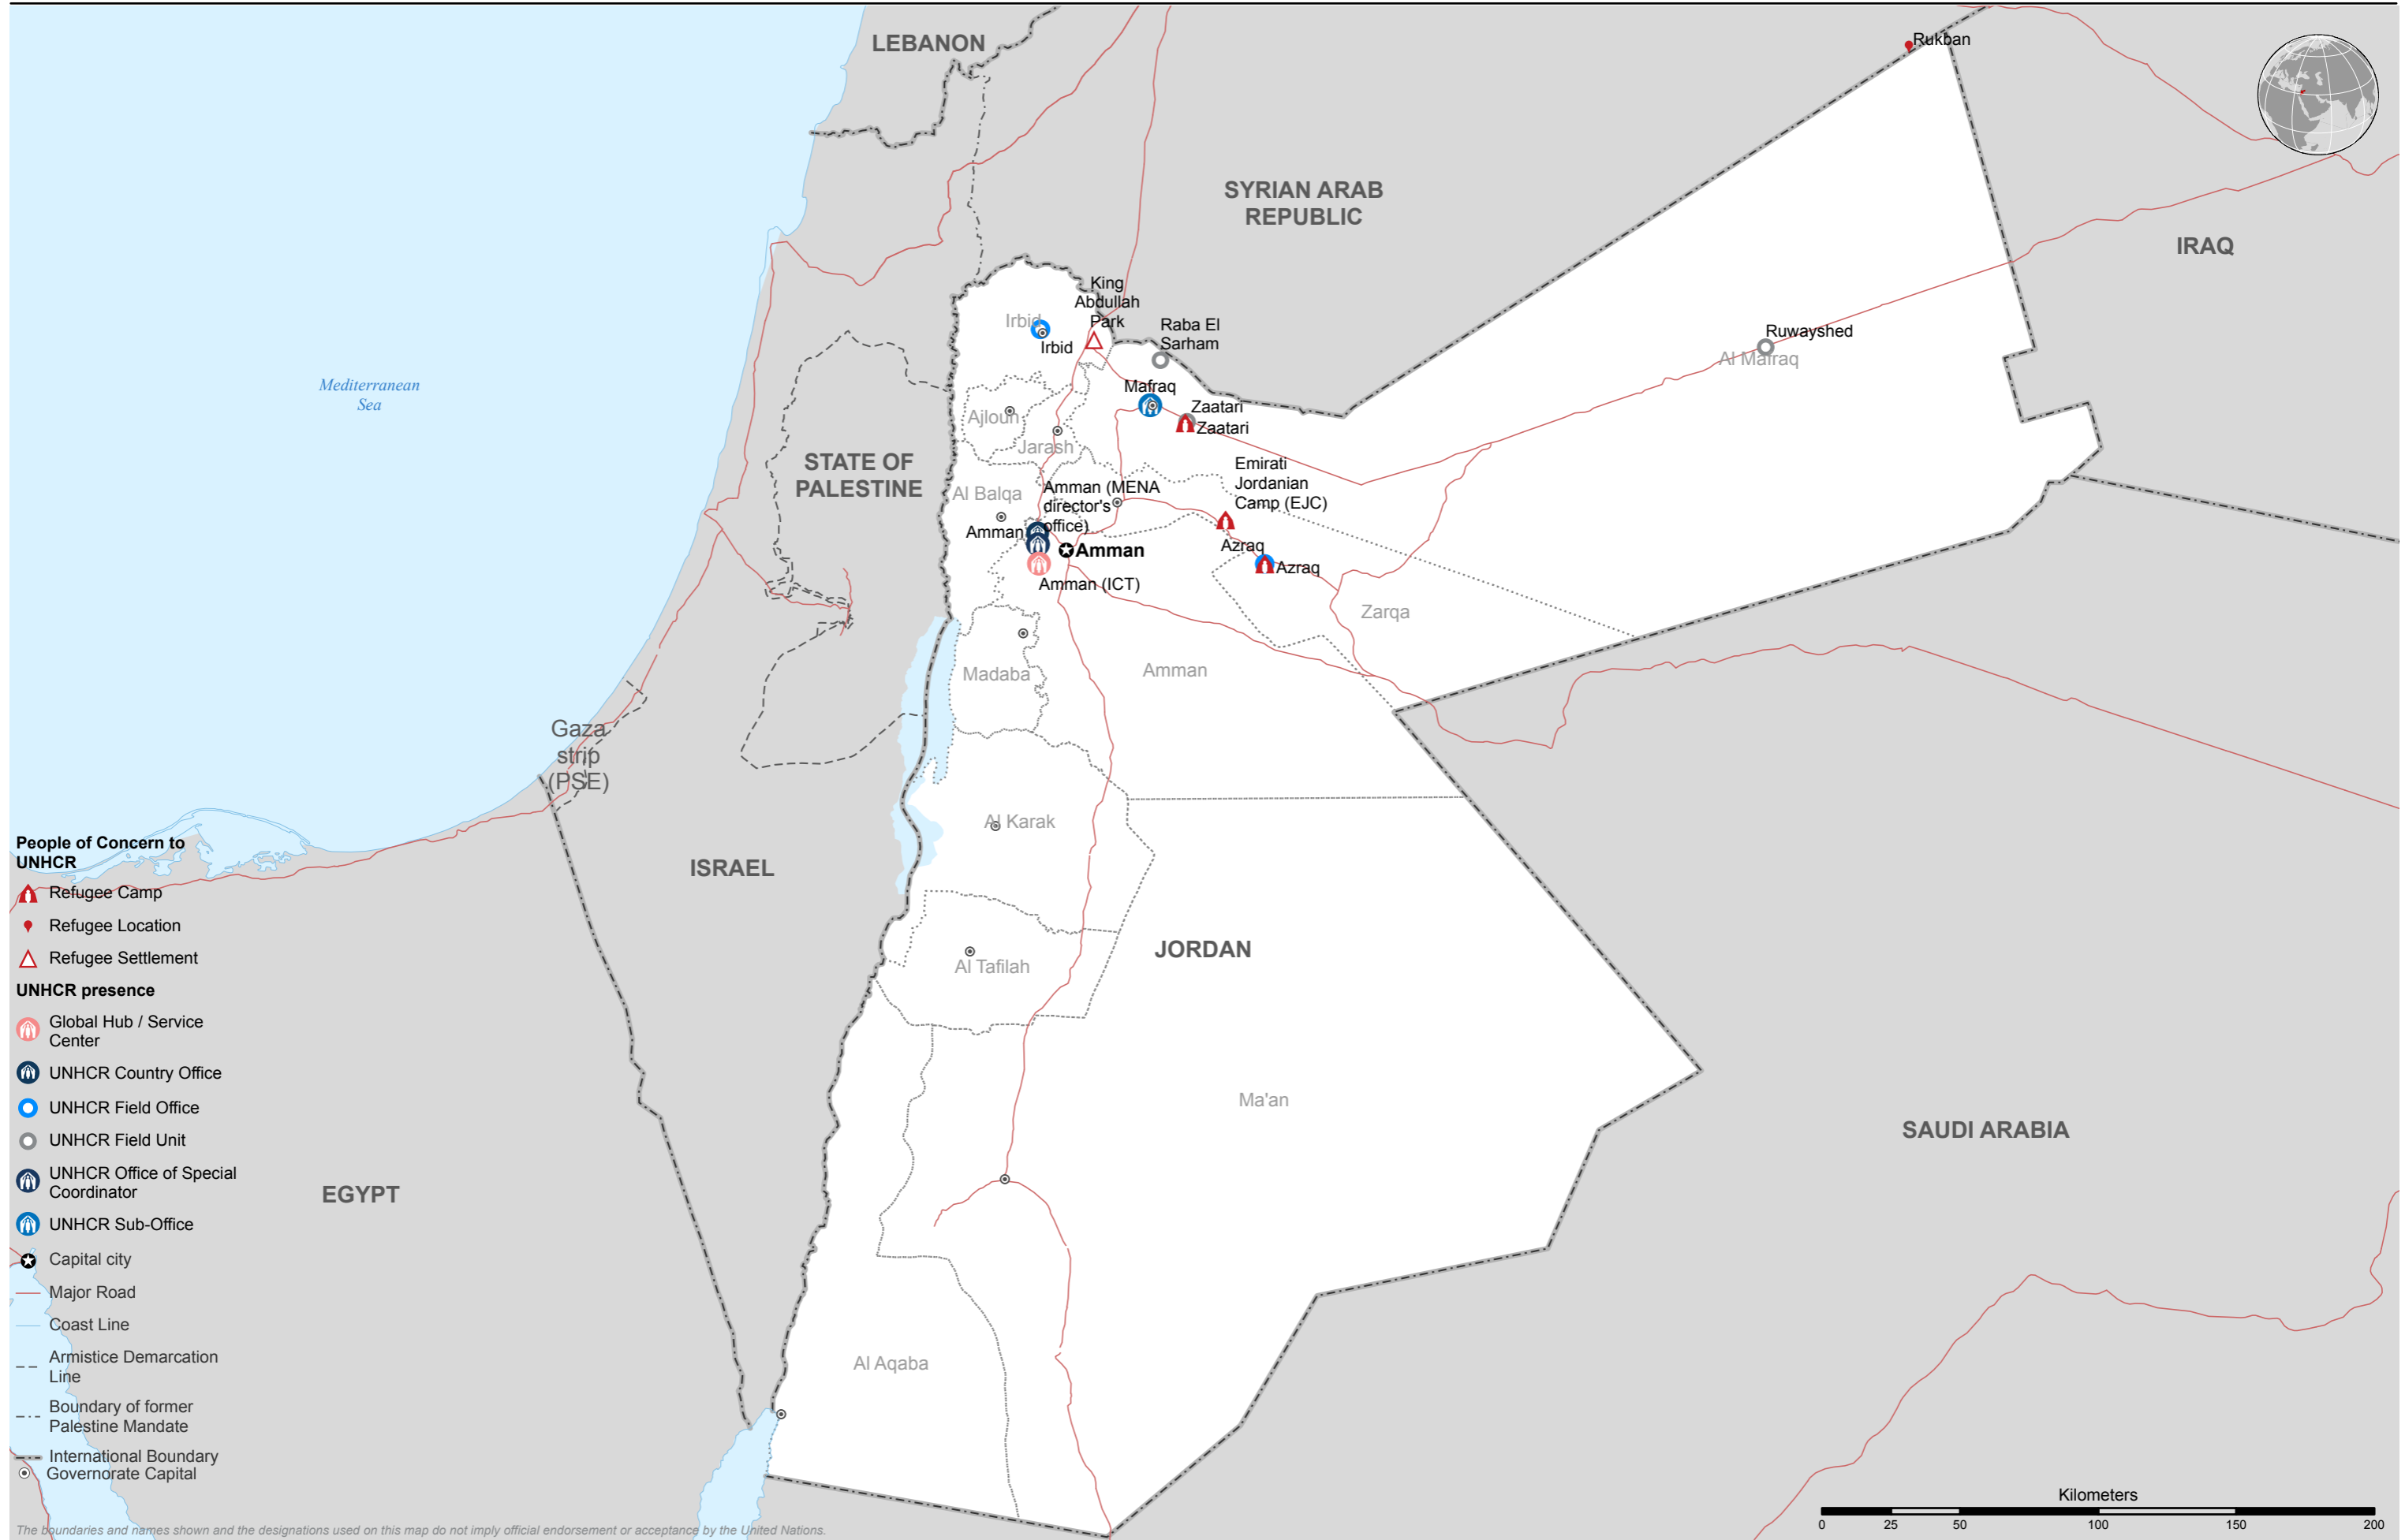

JORDAN

Situation Map

Jordan Situation Map as of August 2020

- People of Concern to UNHCR**
- Refugee Camp
 - Refugee Location
 - Refugee Settlement
- UNHCR presence**
- Global Hub / Service Center
 - UNHCR Country Office
 - UNHCR Field Office
 - UNHCR Field Unit
 - UNHCR Office of Special Coordinator
 - UNHCR Sub-Office
- Capital city
- Major Road
- Coast Line
- Armistice Demarcation Line
- Boundary of former Palestine Mandate
- International Boundary
- Governorate Capital

The boundaries and names shown and the designations used on this map do not imply official endorsement or acceptance by the United Nations.