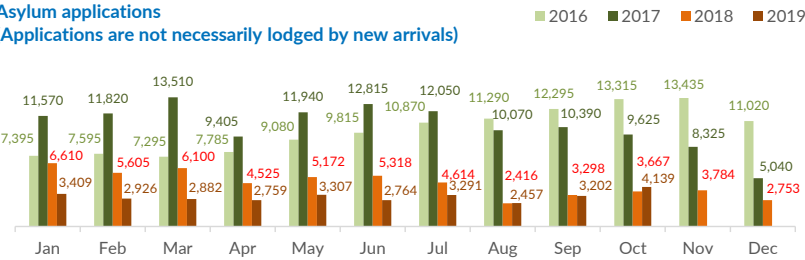

Italy weekly snapshot - 12 Jan 2020

(The charts below are based on figures from the Italian Ministry of Interior and UNHCR estimates. All figures are provisional and subject to change)

Total arrivals (1 Jan - 12 Jan 2020):	317
Total arrivals (1 Jan - 12 Jan 2019):	53
Total arrivals 1 Jan - 12 Jan 2020	317
Total arrivals 1 Jan - 12 Jan 2019	53
Average daily arrivals in January 2020 so far:	26
Average daily arrivals in December 2019:	19

Estimated # of arrivals during the last seven days	135
(Based on arrivals or registration figures collected by UNHCR staff)	
Mon, 06 Jan 2020	0
Tue, 07 Jan 2020	0
Wed, 08 Jan 2020	0
Thu, 09 Jan 2020	30
Fri, 10 Jan 2020	105
Sat, 11 Jan 2020	0
Sun, 12 Jan 2020	0

Sea arrivals of last weeks

Arrivals per month

Asylum applications

(Applications are not necessarily lodged by new arrivals)

Sea arrivals by gender and age - Jan -Nov 2019

Most common sea arrival nationalities in Italy (comparison with previous month)

Estimated daily sea arrivals in 2019