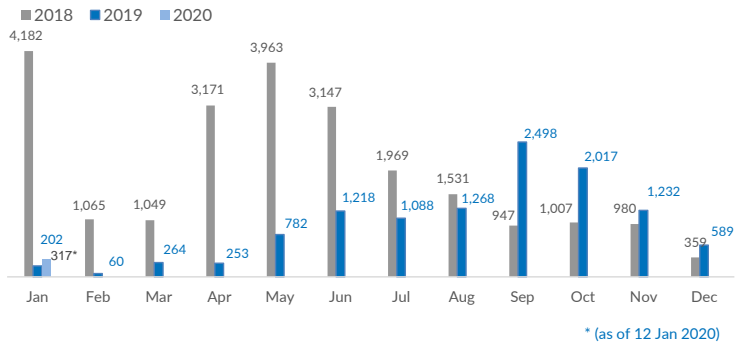

Arrivals per month