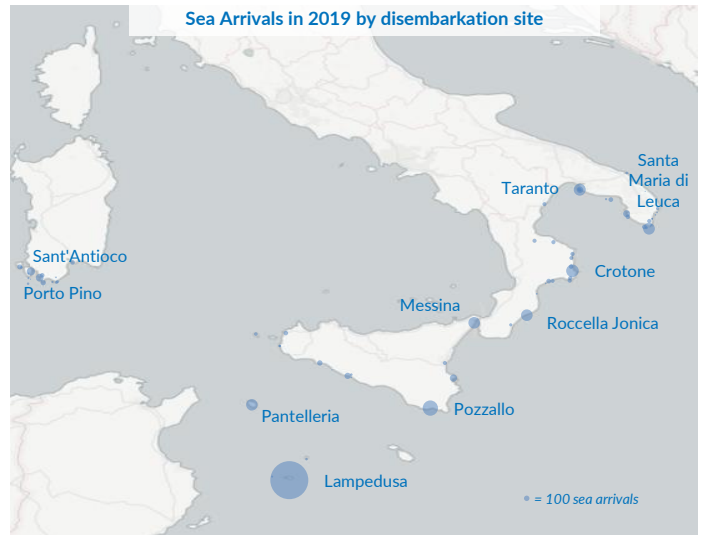

Italy weekly snapshot - 12 Jan 2020

(The charts below are based on figures from the Italian Ministry of Interior and UNHCR estimates. All figures are provisional and subject to change)

Total arrivals (1 Jan - 12 Jan 2020):	317
Total arrivals (1 Jan - 12 Jan 2019):	53
Total arrivals 1 Jan - 12 Jan 2020	317
Total arrivals 1 Jan - 12 Jan 2019	53
Average daily arrivals in January 2020 so far:	26
Average daily arrivals in December 2019:	19

Dead and missing in 2020 - Central Med (as of 12 Jan)	1
Dead and missing in 2020 - Mediterranean Sea (as of 12 Jan)	21
Dead and missing in 2019 - Central Med (as of 12 Jan)	8
Dead and missing in 2019 - Mediterranean Sea (as of 12 Jan)	66
Dead and missing in 2019 - Central Med	750
Dead and missing in 2019 - Mediterranean Sea	1,328

Estimated # of arrivals during the last seven days	135
(Based on arrivals or registration figures collected by UNHCR staff)	
Mon, 06 Jan 2020	0
Tue, 07 Jan 2020	0
Wed, 08 Jan 2020	0
Thu, 09 Jan 2020	30
Fri, 10 Jan 2020	105
Sat, 11 Jan 2020	0
Sun, 12 Jan 2020	0