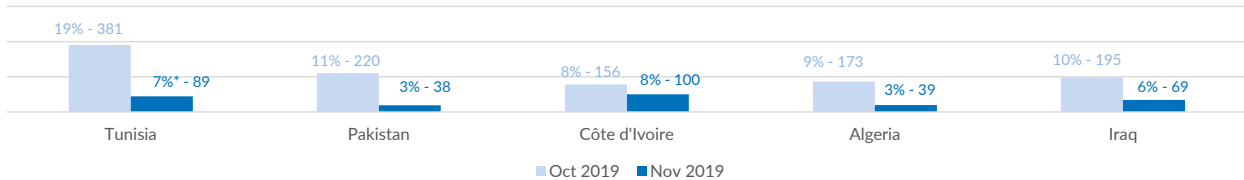

Estimated # of arrivals during the last seven days	135
(Based on arrivals or registration figures collected by UNHCR staff)	
Mon, 06 Jan 2020	0
Tue, 07 Jan 2020	0
Wed, 08 Jan 2020	0
Thu, 09 Jan 2020	30
Fri, 10 Jan 2020	105
Sat, 11 Jan 2020	0
Sun, 12 Jan 2020	0

Sea arrivals of last weeks

Arrivals per month

Asylum applications

(Applications are not necessarily lodged by new arrivals)

Sea arrivals by gender and age - Jan -Nov 2019

Most common sea arrival nationalities in Italy (comparison with previous month)