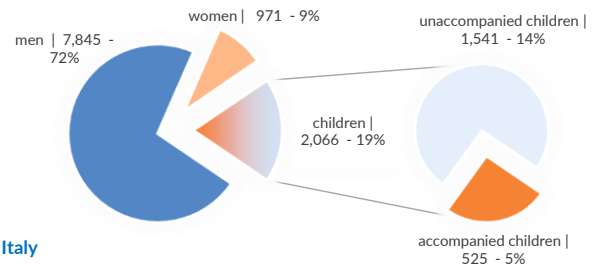

Estimated # of arrivals during the last seven days	135
(Based on arrivals or registration figures collected by UNHCR staff)	
Mon, 06 Jan 2020	0
Tue, 07 Jan 2020	0
Wed, 08 Jan 2020	0
Thu, 09 Jan 2020	30
Fri, 10 Jan 2020	105
Sat, 11 Jan 2020	0
Sun, 12 Jan 2020	0

Sea arrivals of last weeks

Arrivals per month

Asylum applications

(Applications are not necessarily lodged by new arrivals)

Sea arrivals by gender and age - Jan -Nov 2019

Most common sea arrival nationalities in Italy (comparison with previous month)