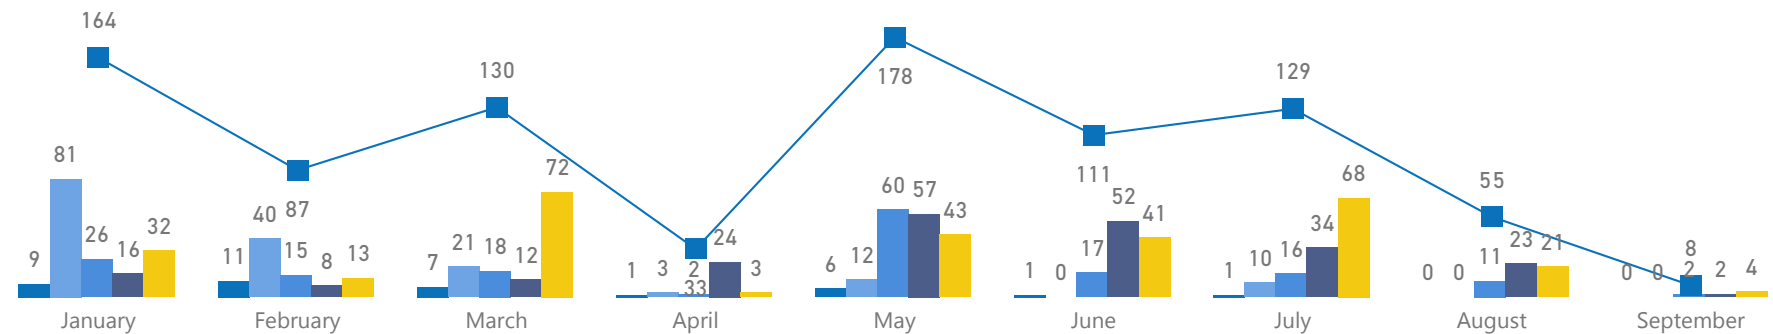

Age breakdown

Status

Date of Arrival of Registered Individuals

● Côte d'Ivoire ● Eritrea ● Somalia ● Sudan ● Syrian Arab Republic ■ # of Individuals

Country of Origin

of Individuals Registered by Year