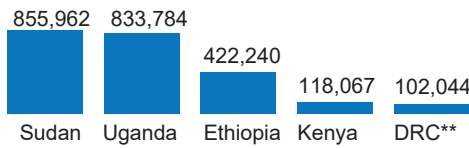

183,588
Reported Spontaneous
Refugee Returnees*
20,431 recorded in June 2019

2,332,097 South Sudanese
Refugees in host countries
as of 30 June 2019

Spontaneous Refugee Returnees by Country of Asylum

** CAR: Central African Republic; DRC: Democratic Republic of Congo

2019 spontaneous refugee return trend (1 Jan - 30 Jun): 47,602 ***

***Historical data might change retroactively due to late reporting and time required to triangulate information

Spontaneous Refugee Returnees by State