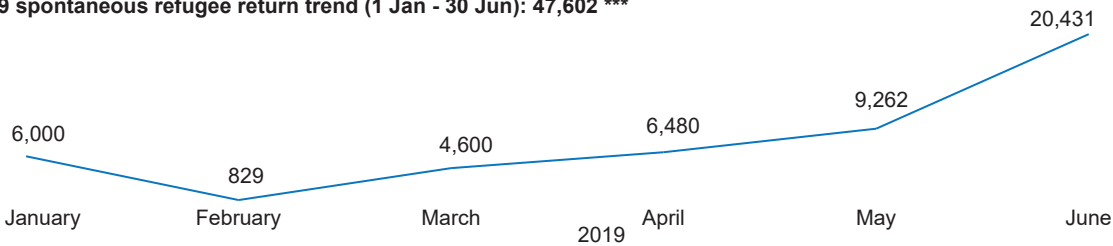

183,588
Reported Spontaneous
Refugee Returnees*
20,431 recorded in June 2019

2,332,097 South Sudanese
Refugees in host countries
as of 30 June 2019

Spontaneous Refugee Returnees by Country of Asylum

** CAR: Central African Republic; DRC: Democratic Republic of Congo

2019 spontaneous refugee return trend (1 Jan - 30 Jun): 47,602 ***

***Historical data might change retroactively due to late reporting and time required to triangulate information

Spontaneous Refugee Returnees by State