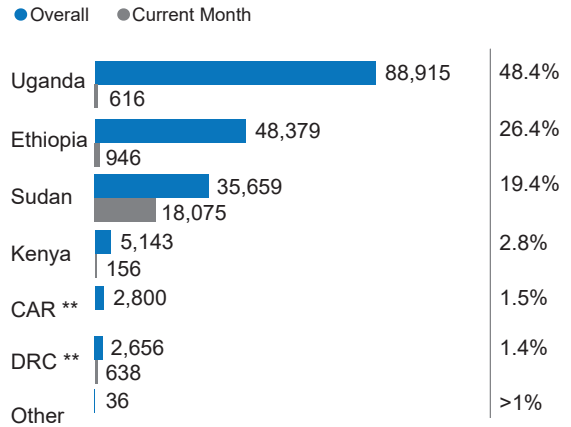

183,588
Reported Spontaneous
Refugee Returnees*
20,431 recorded in June 2019

2,332,097 South Sudanese
Refugees in host countries
as of 30 June 2019

Spontaneous Refugee Returnees by Country of Asylum

** CAR: Central African Republic; DRC: Democratic Republic of Congo

2019 spontaneous refugee return trend (1 Jan - 30 Jun): 47,602 ***

***Historical data might change retroactively due to late reporting and time required to triangulate information

Spontaneous Refugee Returnees by State