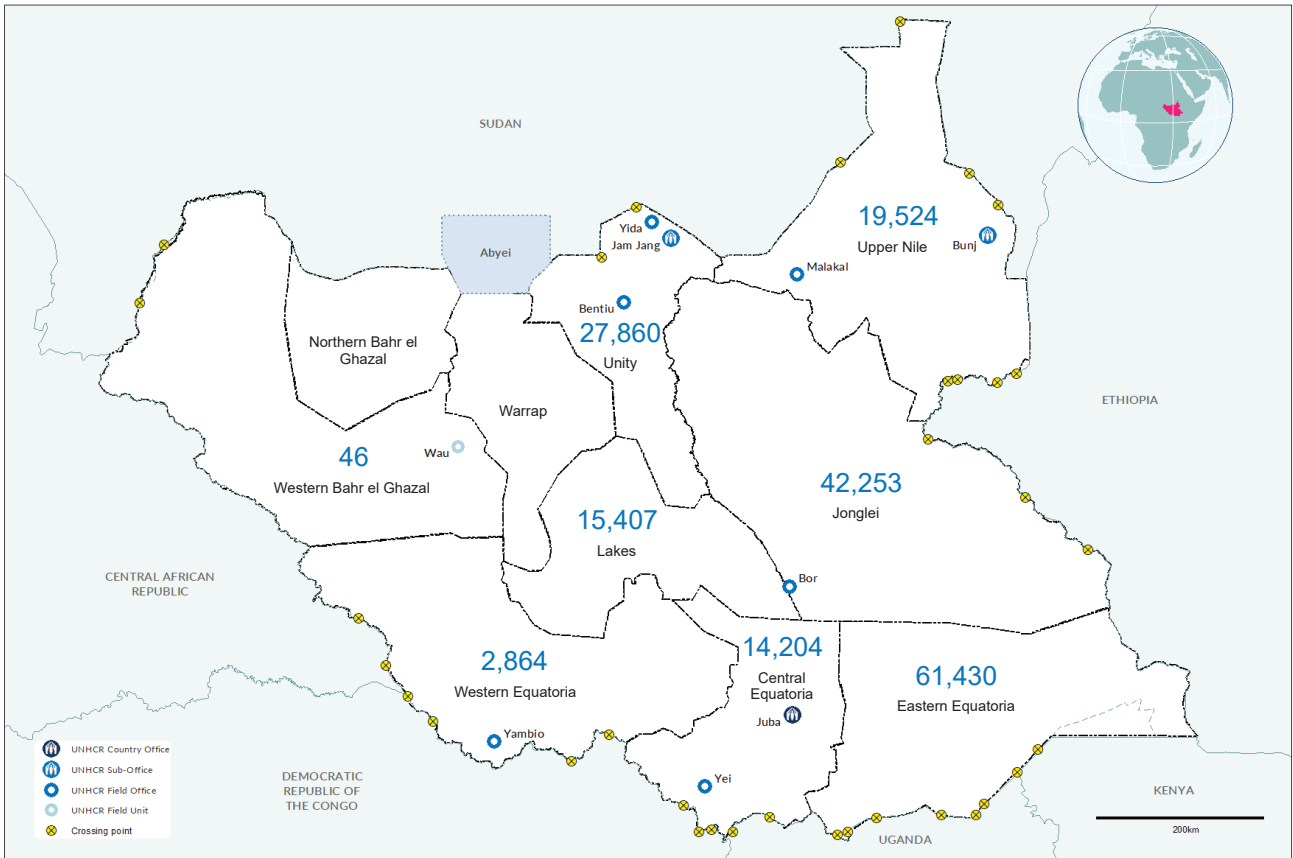

183,588
Reported Spontaneous
Refugee Returnees*
20,431 recorded in June 2019

2,332,097 South Sudanese
Refugees in host countries
as of 30 June 2019

Spontaneous Refugee Returnees by Country of Asylum

** CAR: Central African Republic; DRC: Democratic Republic of Congo

2019 spontaneous refugee return trend (1 Jan - 30 Jun): 47,602 ***

***Historical data might change retroactively due to late reporting and time required to triangulate information

Spontaneous Refugee Returnees by State

The boundaries and names shown and the designations used on this map do not imply official endorsement or acceptance by the United Nations.

Final status of the Abyei area is not yet determined. Source: Geographic data: UNHCR, UNCS, UNDP. Returnee statistics: UNHCR and Partners.