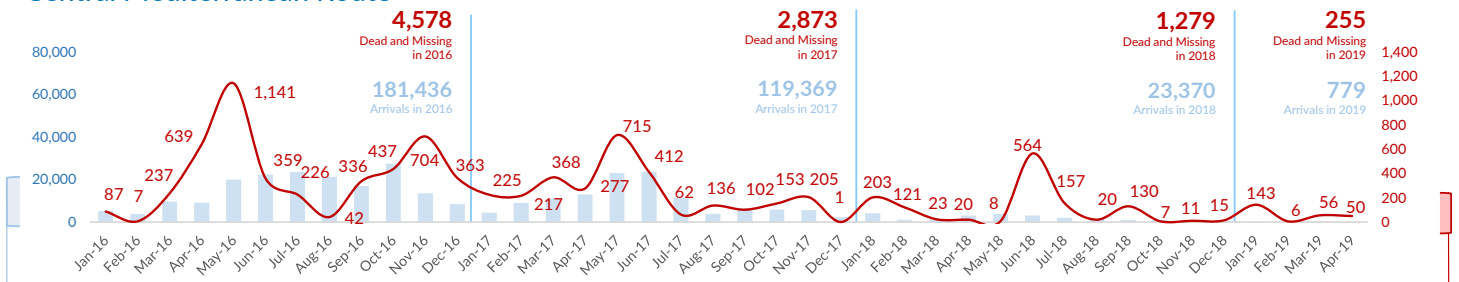

Central Mediterranean Route