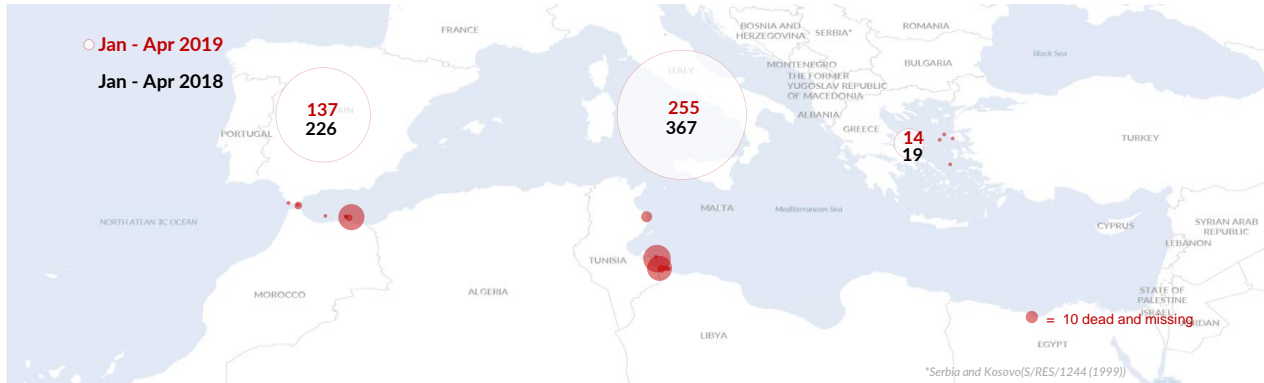

# EUROPE Dead and missing at sea

Number of Dead and Missing by Route (Jan - Apr, 2018 and 2019)

## Central Mediterranean Route

## Western Mediterranean Route

## Eastern Mediterranean Route

more data on: [data.unhcr.org/mediterranean](http://data.unhcr.org/mediterranean)