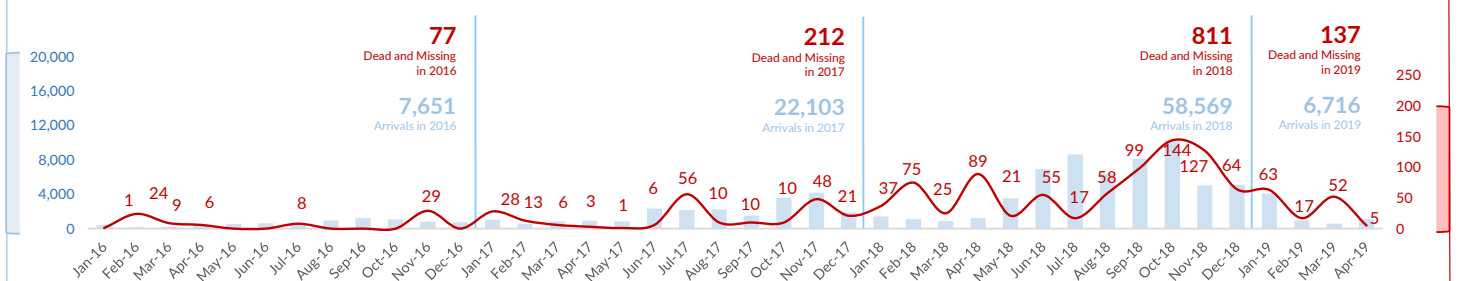

Western Mediterranean Route