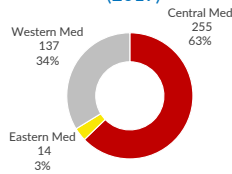

Distribution per route (2019)