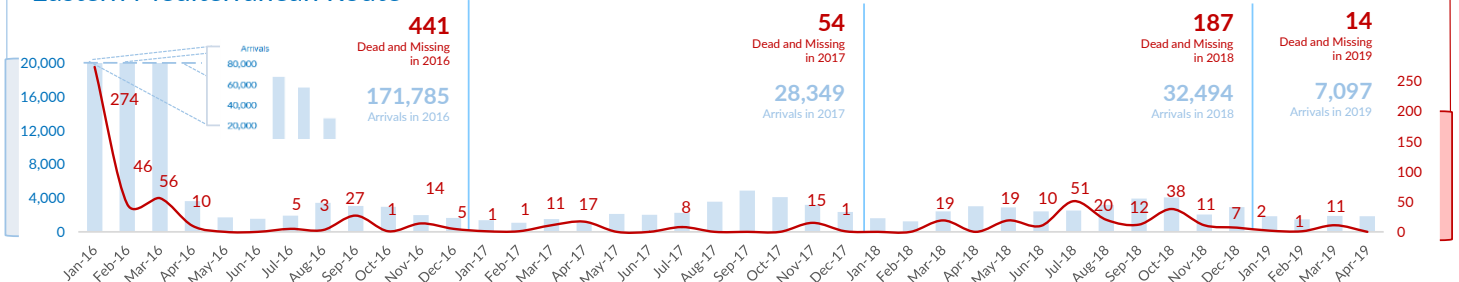

Eastern Mediterranean Route

more data on: data.unhcr.org/mediterranean