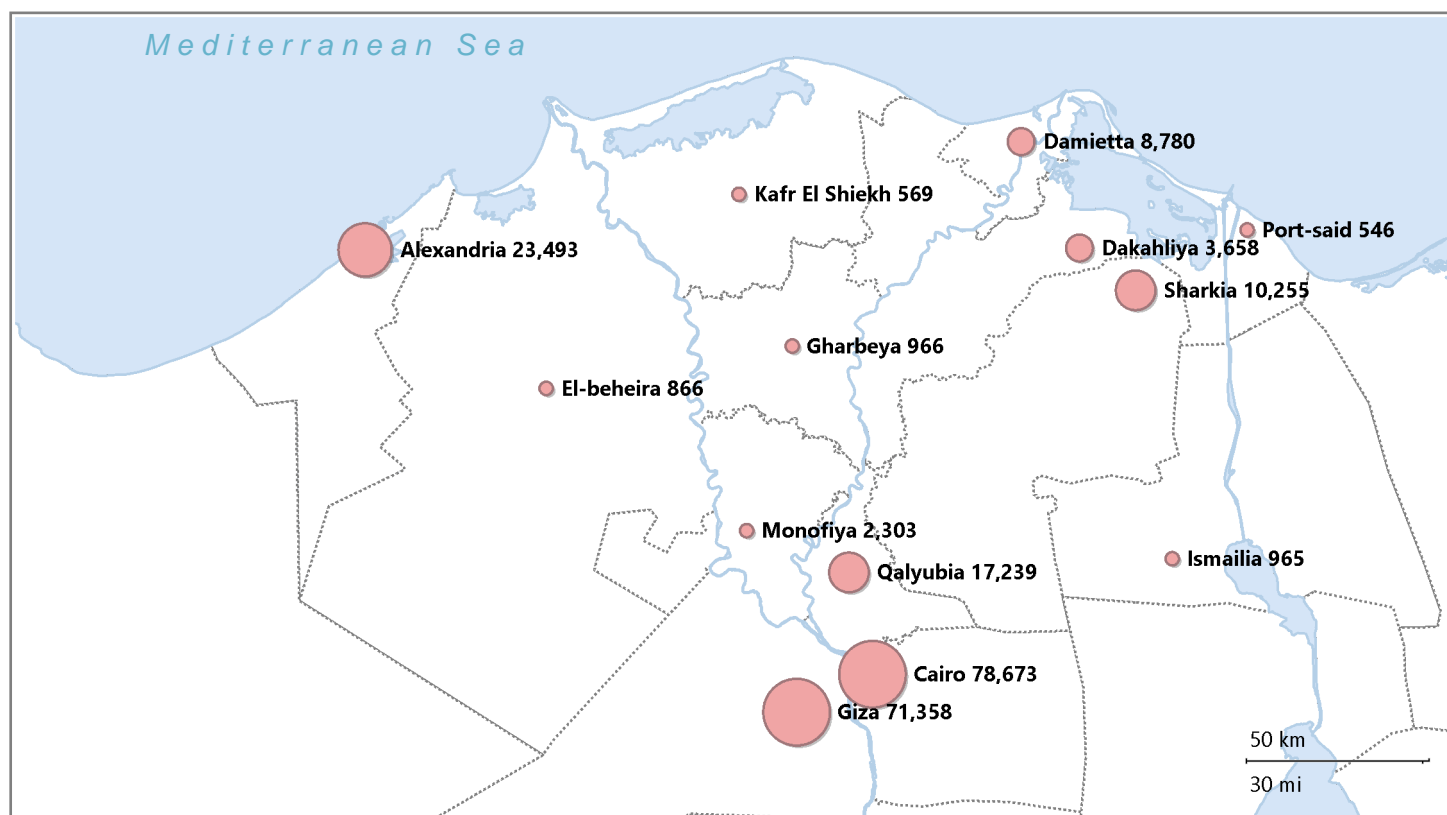

# UNHCR Egypt Monthly Statistical Report

as of 28 February 2018

**Total Population** **223,859**

**Asylum Seekers\*** **179,398**

**Refugees** **44,461**

**Syrians 128,034**

**Other Nationalities 95,825**

## BREAKDOWN BY COUNTRY OF ORIGIN

TOTAL ASYLUM SEEKERS REFUGEES

## TOTAL IN 2018

3,626 of the registered Individuals arrived in Egypt within the last 12 months. (848 Syrians and 2,778 Other Nationalities).

\* All Syrians who approached UNHCR Egypt after 2011 are registered as asylum seekers and do not undergo refugee status determination but are considered as Refugees. The boundaries, names shown and the designations used on this map do not imply official endorsement or acceptance by the United Nations