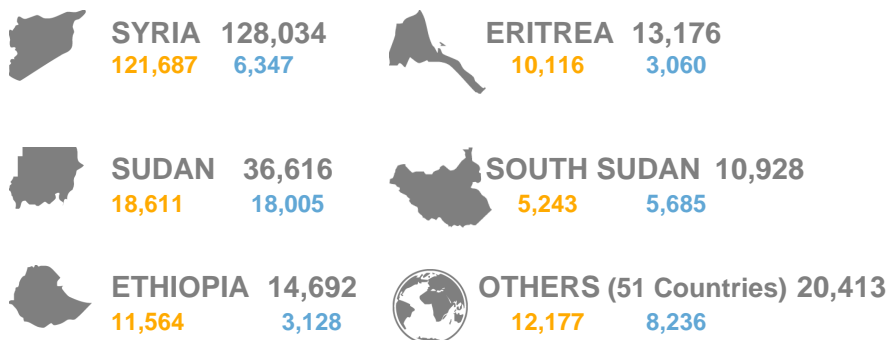

# UNHCR Egypt Monthly Statistical Report

as of 28 February 2018

**Total Population** **223,859**

**Asylum Seekers\*** **179,398**

**Refugees** **44,461**

**Syrians 128,034**

**Other Nationalities 95,825**

## BREAKDOWN BY COUNTRY OF ORIGIN

TOTAL ASYLUM SEEKERS REFUGEES

## TOTAL IN 2018

3,626 of the registered Individuals arrived in Egypt within the last 12 months. (848 Syrians and 2,778 Other Nationalities).

\* All Syrians who approached UNHCR Egypt after 2011 are registered as asylum seekers and do not undergo refugee status determination but are considered as Refugees. The boundaries, names shown and the designations used on this map do not imply official endorsement or acceptance by the United Nations