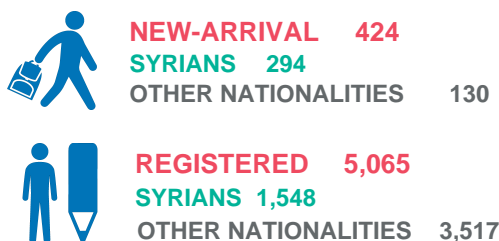

TOTAL IN 2018

3,626 of the registered Individuals arrived in Egypt within the last 12 months. (848 Syrians and 2,778 Other Nationalities).

* All Syrians who approached UNHCR Egypt after 2011 are registered as asylum seekers and do not undergo refugee status determination but are considered as Refugees. The boundaries, names shown and the designations used on this map do not imply official endorsement or acceptance by the United Nations