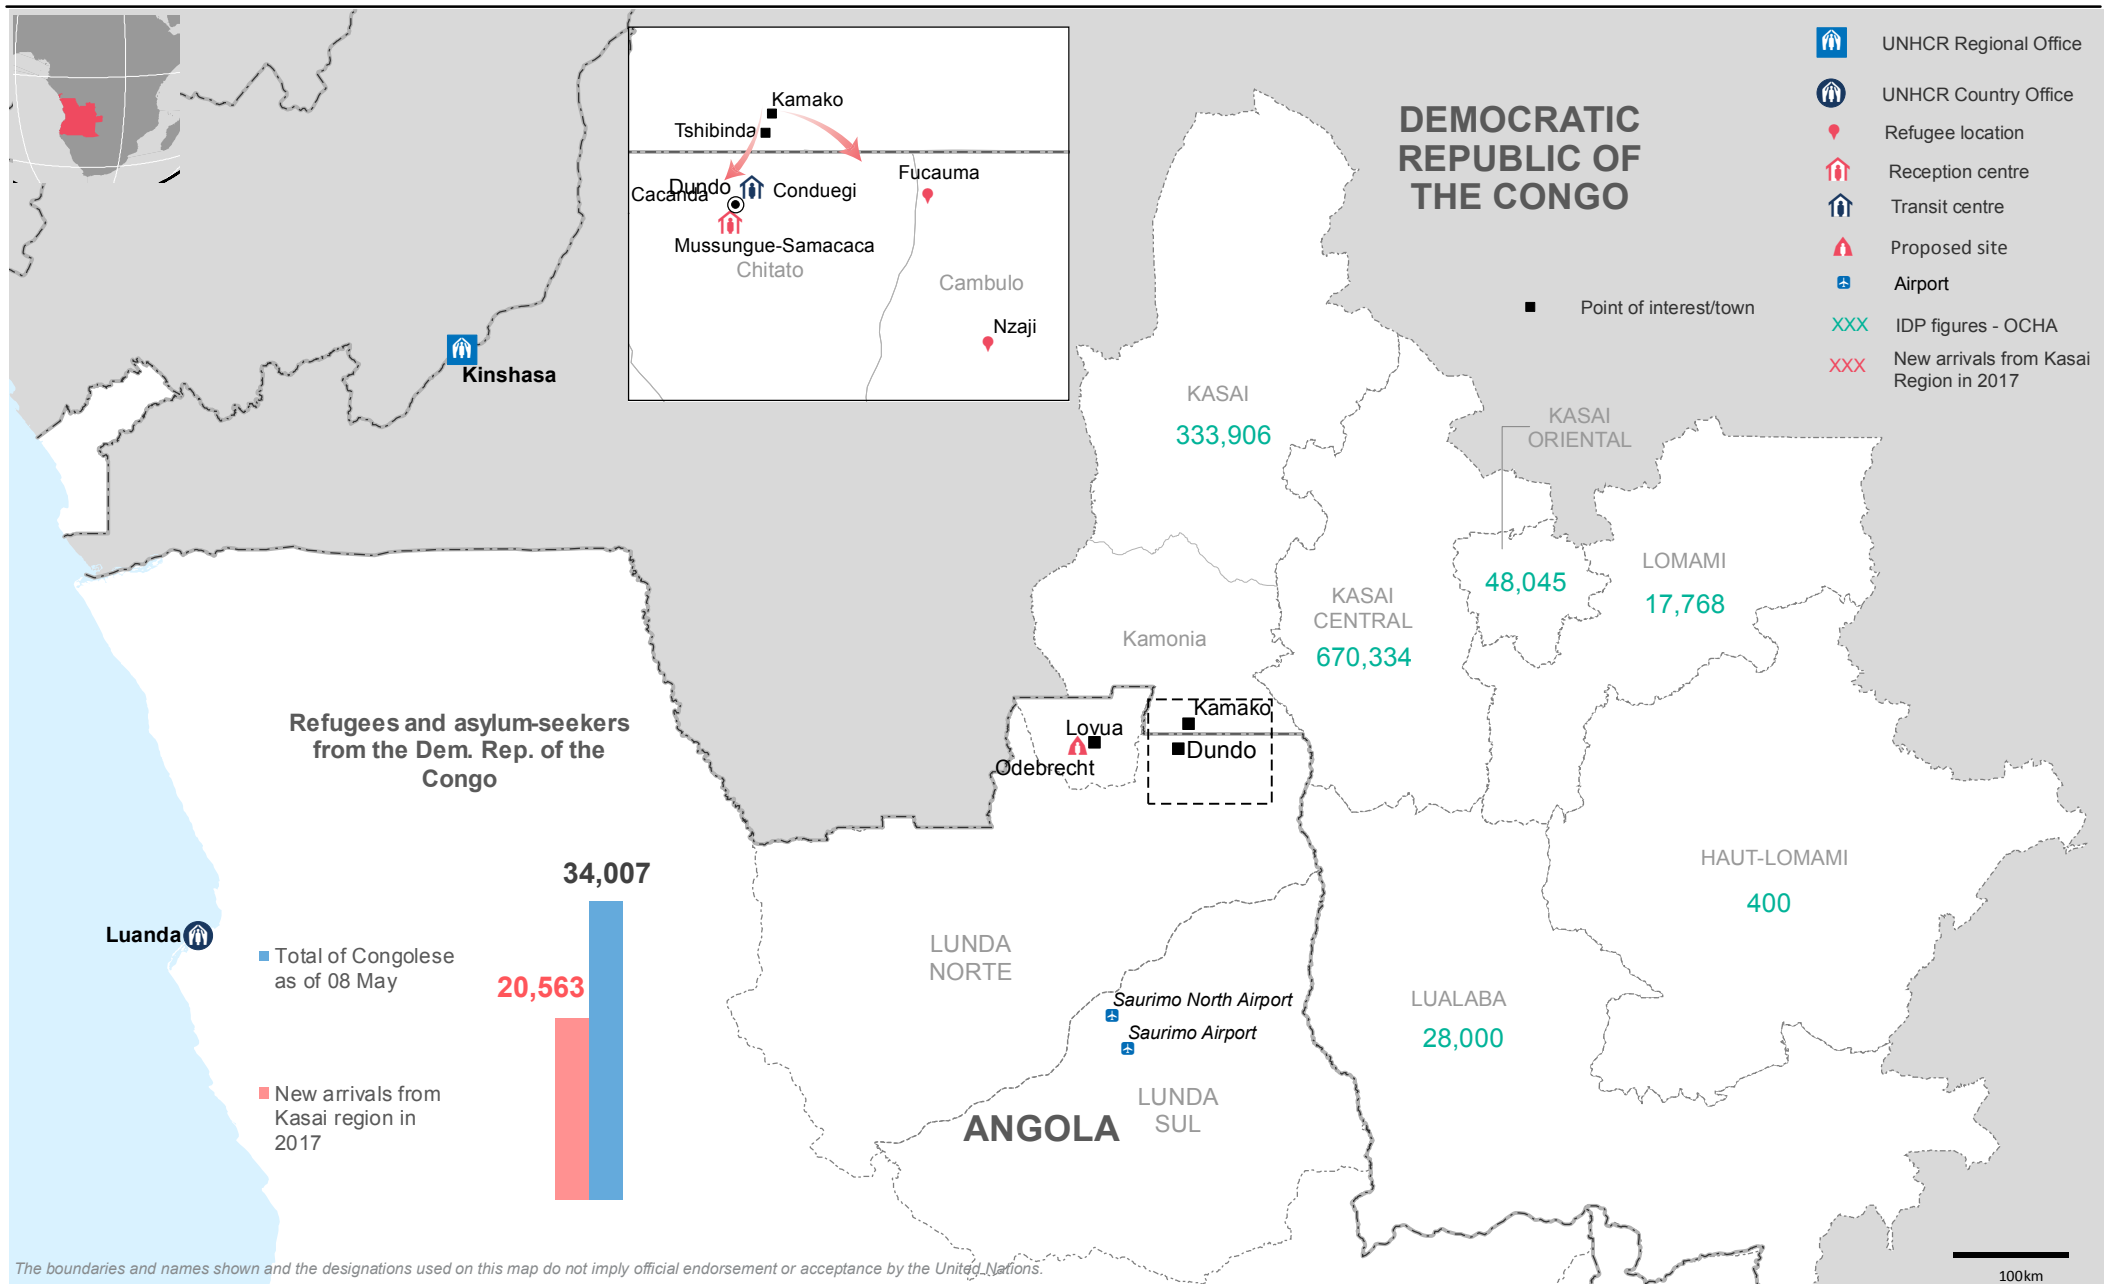

Angola Emergency

Outflow of Congolese refugees from the Kasai region

as of 08 May 2017

The boundaries and names shown and the designations used on this map do not imply official endorsement or acceptance by the United Nations.