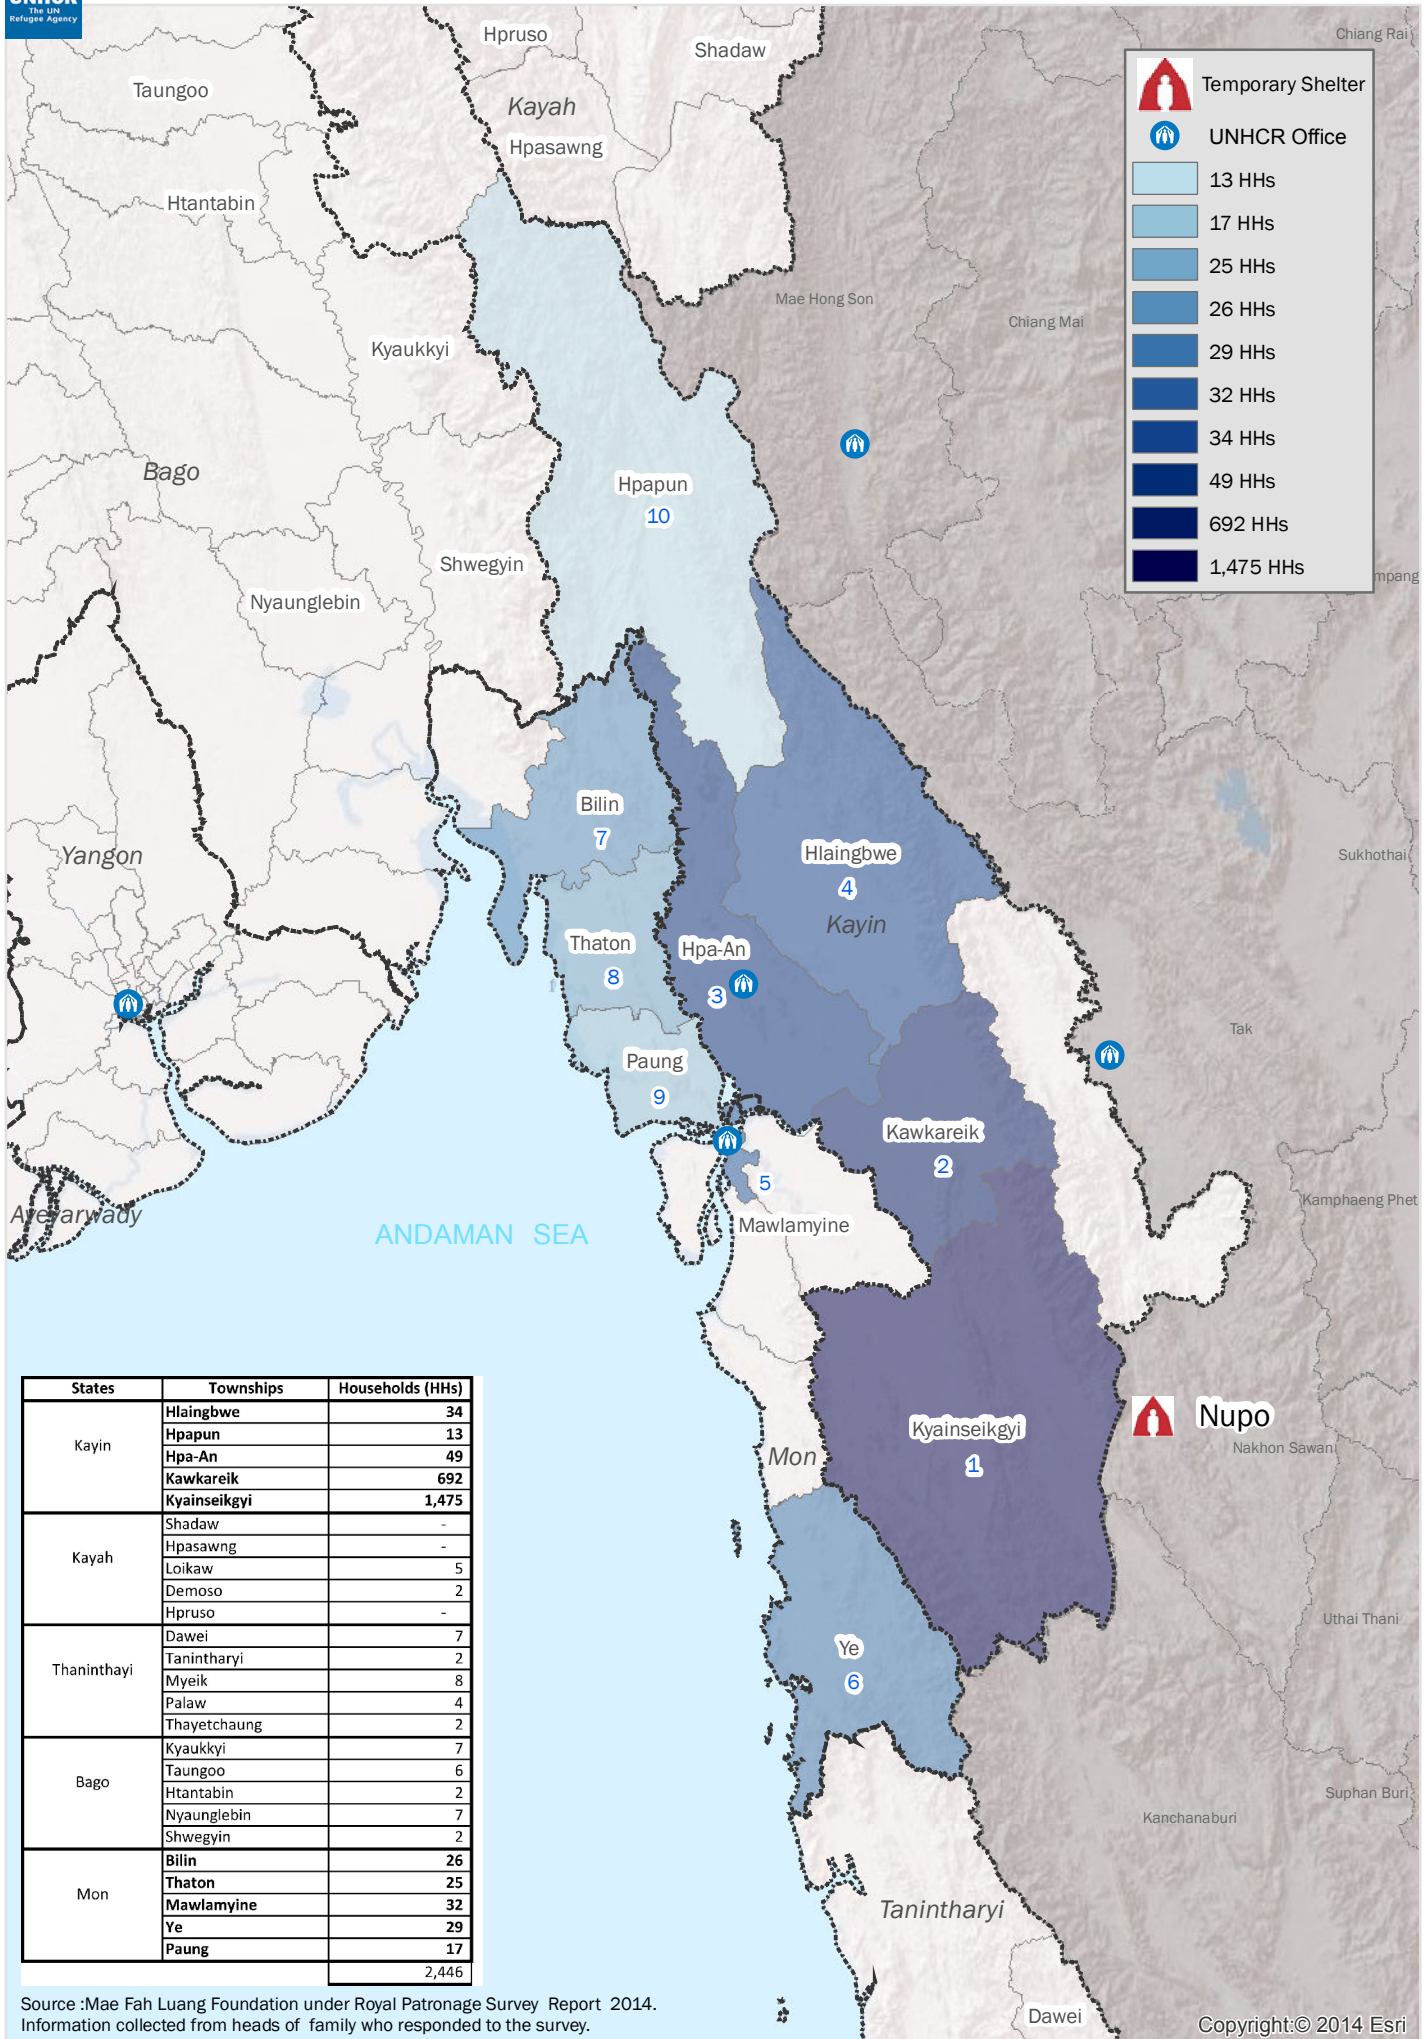

Thailand/Myanmar : Top 10 Townships of Origin - Nupo

Source :Mae Fah Luang Foundation under Royal Patronage Survey Report 2014.
 Information collected from heads of family who responded to the survey.

Copyright:© 2014 Esri

UNHCR Information Management Unit - Thailand.
 Base layer provided by MIMU.
 Disclaimer : The boundaries and names shown and the designations used on this map do not imply official endorsement or acceptance by United Nations.

1:2,000,000

30 15 0 30 Kilometers