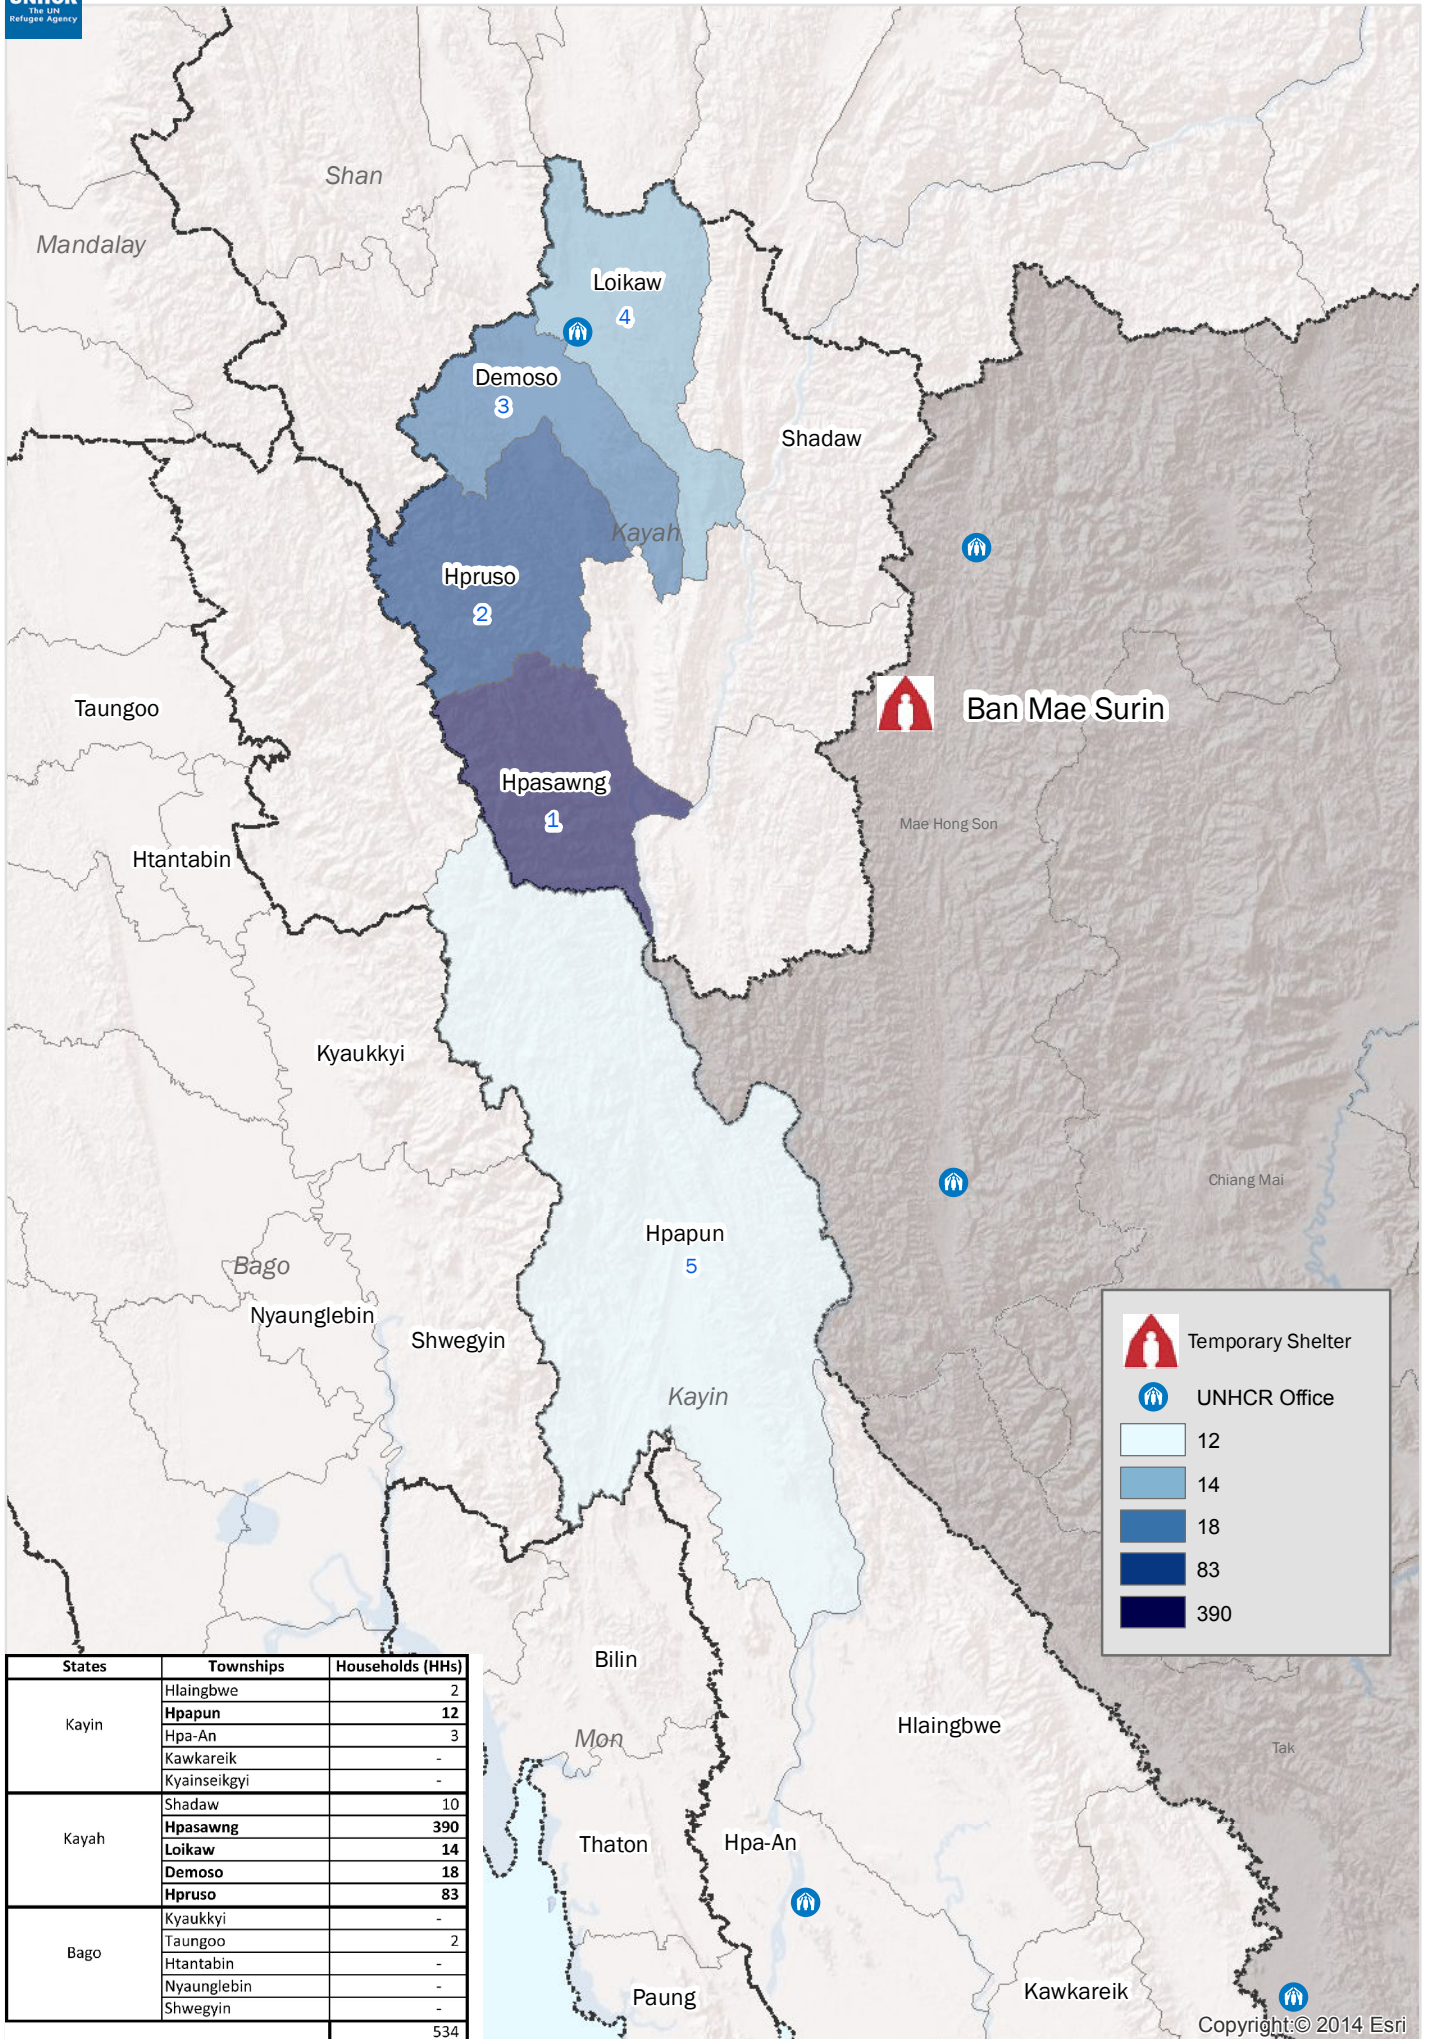

Thailand/Myanmar: Top 5 Townships of Origin - Ban Mae Surin

UNHCR Information Management Unit - Thailand.
 Base layer provided by MIMU.
 Disclaimer : The boundaries and names shown and the designations used on this map do not imply official endorsement or acceptance by United Nations.

Source :Mae Fah Luang Foundation under Royal Patronage Survey Report 2014.
 Information collected from heads of family who responded to the survey.