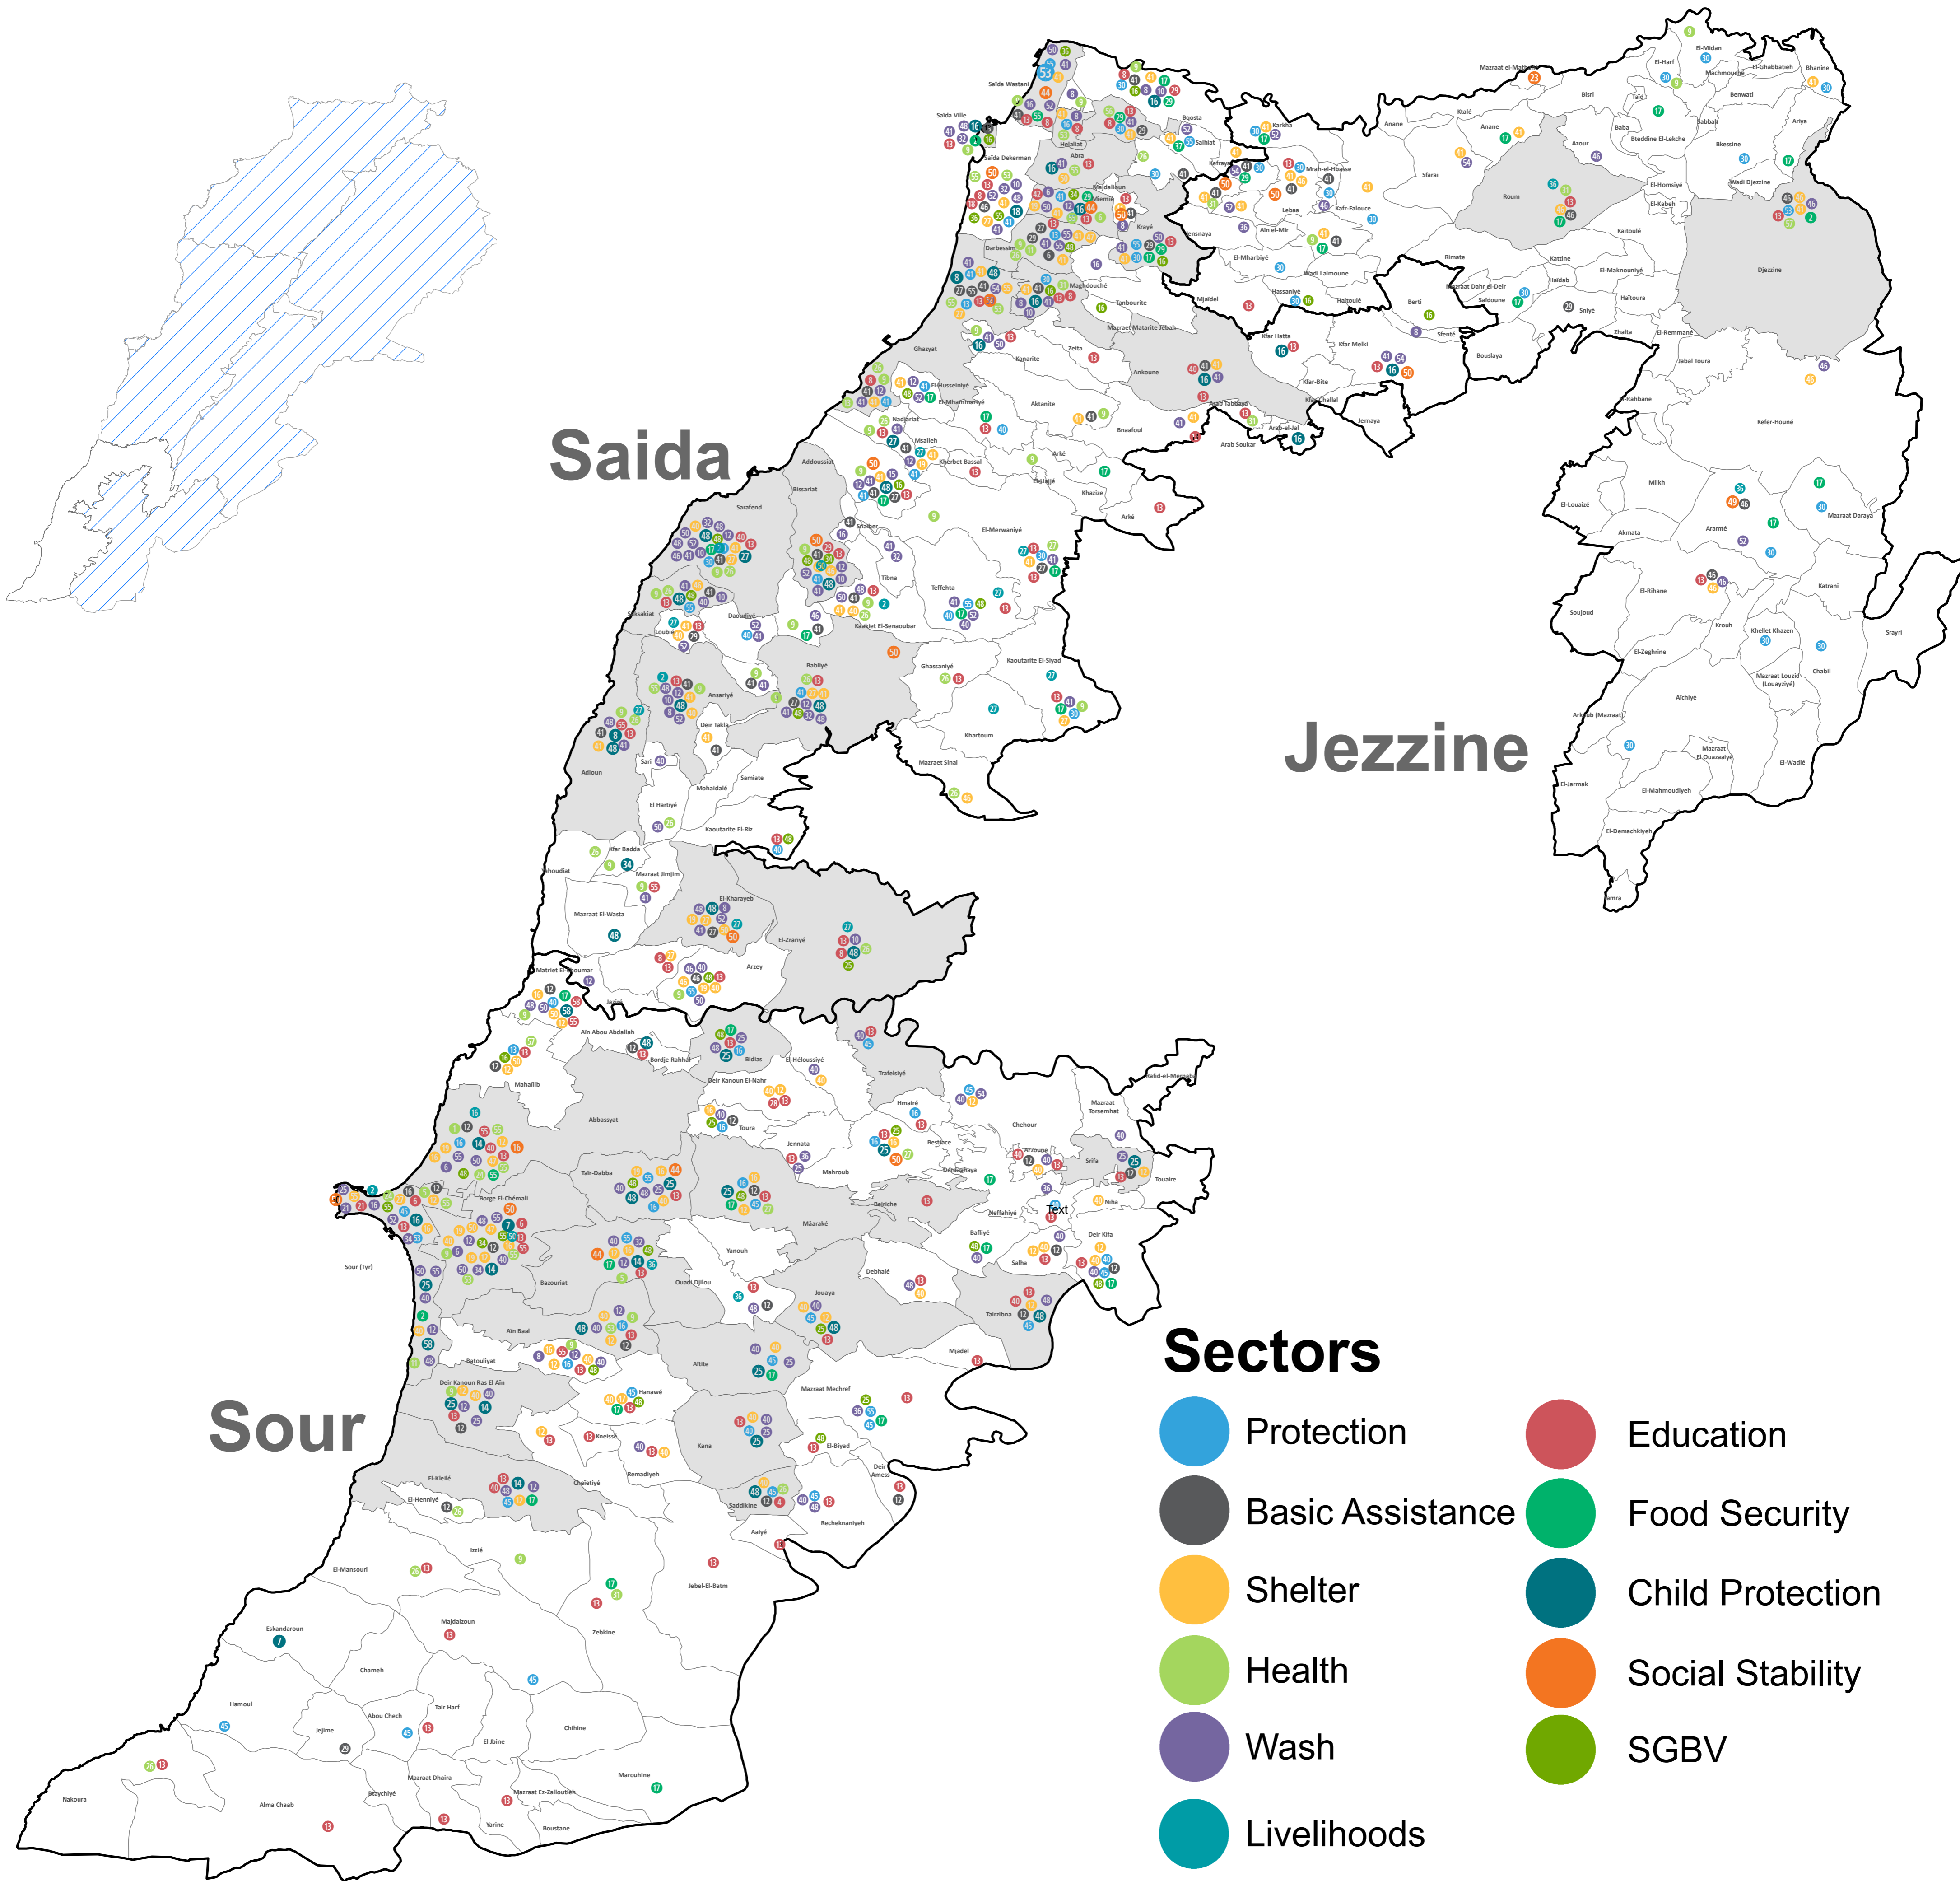

# LCRP Partners South Governorate

**Sour**

**Saida**

**Jezzine**

## Sectors

- Protection
- Education
- Basic Assistance
- Food Security
- Shelter
- Child Protection
- Health
- Social Stability
- Wash
- SGBV
- Livelihoods

## Partners

- |                      |                      |                   |
|----------------------|----------------------|-------------------|
| ① ABAAD              | ⑳ HOOPS              | ㉔ PU-AMI          |
| ② ACF                | ㉑ HWA                | ㉕ SCI             |
| ④ Alpha              | ㉒ IA                 | ㉖ Seraphim Global |
| ⑤ AMEL               | ㉓ IMC                | ㉗ SFCG            |
| ⑥ ANERA              | ㉔ Intersos           | ㉘ SHEILD          |
| ⑦ ARCPA              | ㉕ IOCC Lebanon       | ㉙ Solidar Suisse  |
| ⑧ AVSI               | ㉖ IOM                | ㉚ TdH - It        |
| ⑨ Beyond             | ㉗ IQRAA              | ㉛ TdH - L         |
| ⑩ CARE               | ㉘ IR Lebanon         | ㉜ UN Habitat      |
| ⑪ CCP JAPAN          | ㉙ IRC                | ㉝ UNDP            |
| ⑫ CISP               | ㉚ IRW                | ㉞ UNFPA           |
| ⑬ CLMC Lebanon       | ㉛ Lebanese Red Cross | ㉟ UN-Habitat      |
| ⑭ Danish Red Cross   | ㉜ LSOG               | ㊱ UNHCR           |
| ⑮ DPNA               | ㉝ MAP-UK             | ㊲ UNICEF          |
| ⑯ DRC                | ㉞ MCC                | ㊳ UNRWA           |
| ⑰ FAO                | ㉟ Mercy Corps        | ㊴ URDA            |
| ⑱ GUPW               | ㊱ MoSA               | ㊵ WHO             |
| ⑲ HabitatForHumanity | ㊲ MS Lebanon         | ㊶ Witness         |
| ⑳ HDC                | ㊳ MSL Lebanon        | ㊷ WVI             |
|                      | ㊴ NRC                |                   |

## Administrative Divisions

- 251 Vulnerable Cadasters
- Other Cadasters
- Kaza Boundaries