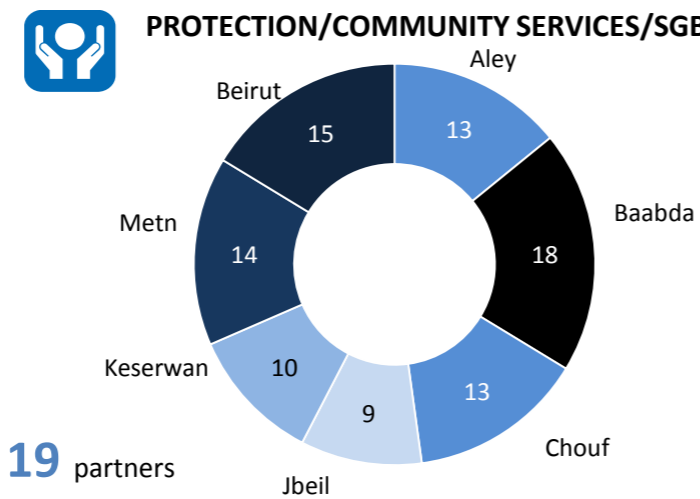

SYRIA REFUGEE RESPONSE - MT. LEBANON/BEIRUT: Inter Agency Sector Activities

October

No. of Organization by Caza

Baabda	23
Beirut	23
Aley	20
Chouf	20
Metn	19
Keserwan	16
Jbeil	13

41 organizations operating in **7** districts/caza

Number of Humanitarian Partners by Sector in Mt. Lebanon /Beirut**

** Organization work in multiple sectors and Caza

160,068 Syrian Refugees Registered

43,880 Awaiting registration

203,948 Total

Number of interventions by Humanitarian partner by Caza**