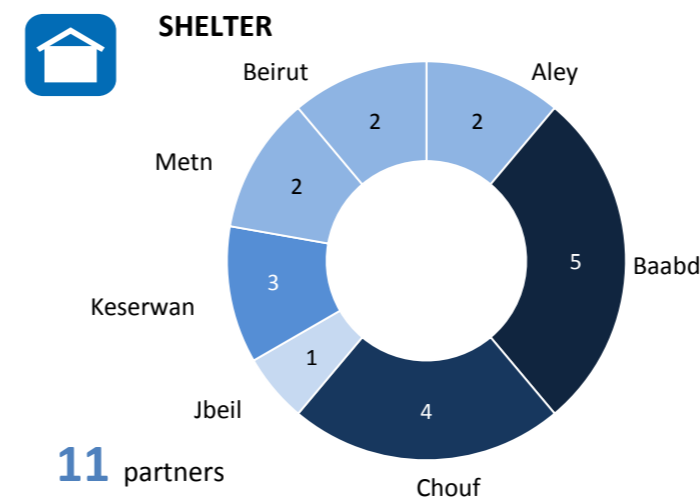

SYRIA REFUGEE RESPONSE - MT. LEBANON/BEIRUT: Inter Agency Sector Activities

October

No. of Organization by Caza

Baabda	23
Beirut	23
Aley	20
Chouf	20
Metn	19
Keserwan	16
Jbeil	13

41 organizations operating in **7** districts/caza

Number of Humanitarian Partners by Sector in Mt. Lebanon /Beirut**

** Organization work in multiple sectors and Caza

160,068 Syrian Refugees Registered

43,880 Awaiting registration

203,948 Total

Number of interventions by Humanitarian partner by Caza**