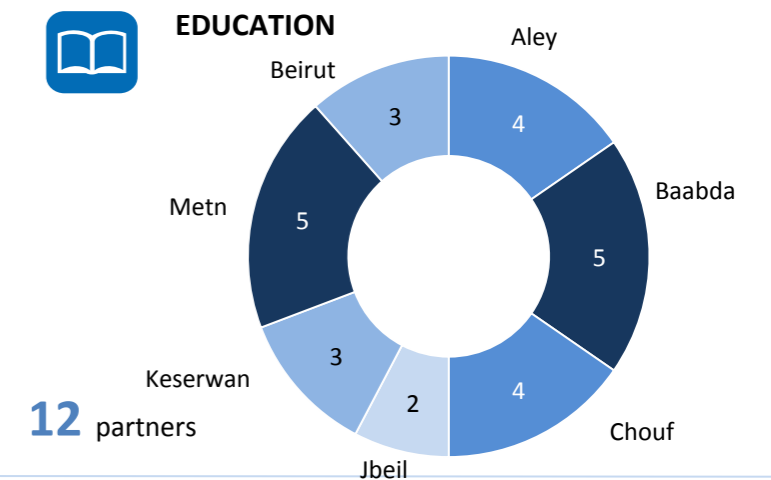

SYRIA REFUGEE RESPONSE - MT. LEBANON/BEIRUT: Inter Agency Sector Activities

October

No. of Organization by Caza

Baabda	23
Beirut	23
Aley	20
Chouf	20
Metn	19
Keserwan	16
Jbeil	13

41 organizations operating in **7** districts/caza

Number of Humanitarian Partners by Sector in Mt. Lebanon /Beirut**

** Organization work in multiple sectors and Caza

160,068 Syrian Refugees Registered

43,880 Awaiting registration

203,948 Total

Number of interventions by Humanitarian partner by Caza**