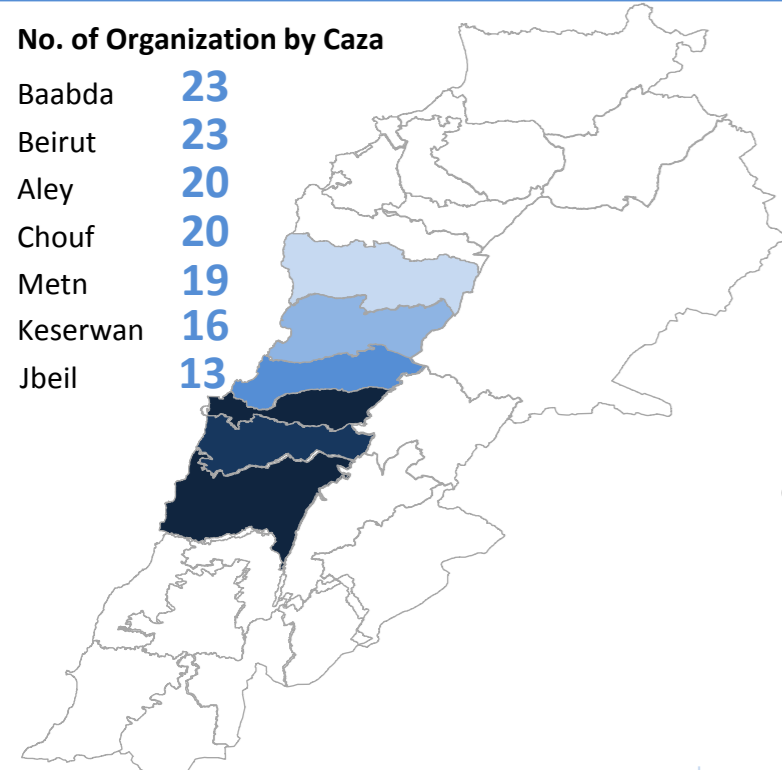

SYRIA REFUGEE RESPONSE - MT. LEBANON/BEIRUT: Inter Agency Sector Activities

October

No. of Organization by Caza

Baabda	23
Beirut	23
Aley	20
Chouf	20
Metn	19
Keserwan	16
Jbeil	13

41 organizations operating in **7** districts/caza

Number of Humanitarian Partners by Sector in Mt. Lebanon /Beirut**

** Organization work in multiple sectors and Caza

160,068 Syrian Refugees Registered

43,880 Awaiting registration

203,948 Total

Number of interventions by Humanitarian partner by Caza**