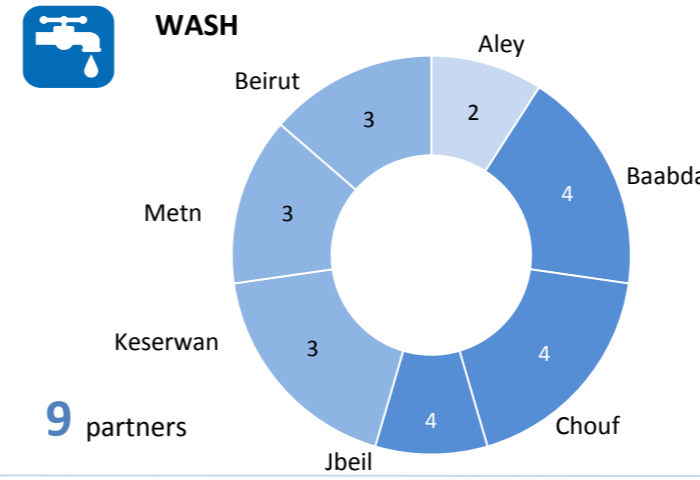

SYRIA REFUGEE RESPONSE - MT. LEBANON/BEIRUT: Inter Agency Sector Activities

October

No. of Organization by Caza

Baabda	23
Beirut	23
Aley	20
Chouf	20
Metn	19
Keserwan	16
Jbeil	13

41 organizations operating in **7** districts/caza

Number of Humanitarian Partners by Sector in Mt. Lebanon /Beirut**

** Organization work in multiple sectors and Caza

160,068 Syrian Refugees Registered

43,880 Awaiting registration

203,948 Total

Number of interventions by Humanitarian partner by Caza**