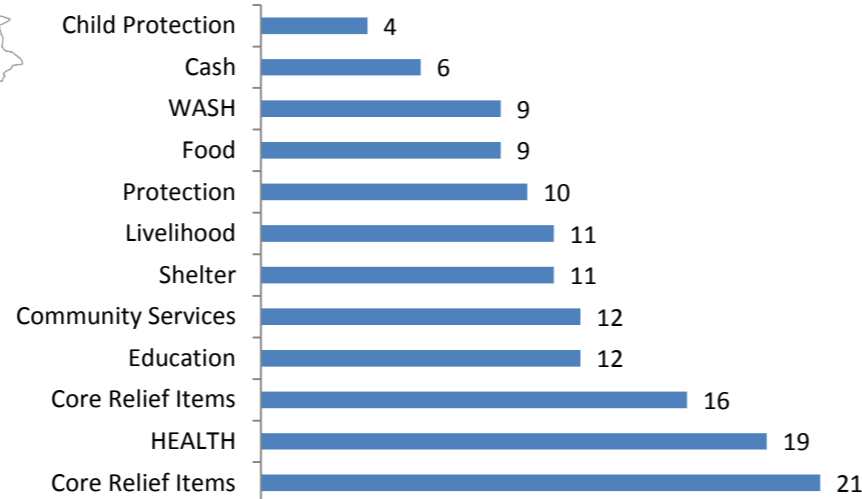

SYRIA REFUGEE RESPONSE - MT. LEBANON/BEIRUT: Inter Agency Sector Activities

October

No. of Organization by Caza

Baabda	23
Beirut	23
Aley	20
Chouf	20
Metn	19
Keserwan	16
Jbeil	13

41 organizations operating in **7** districts/caza

Number of Humanitarian Partners by Sector in Mt. Lebanon /Beirut**

** Organization work in multiple sectors and Caza

160,068 Syrian Refugees Registered

43,880 Awaiting registration

203,948 Total

Number of interventions by Humanitarian partner by Caza**