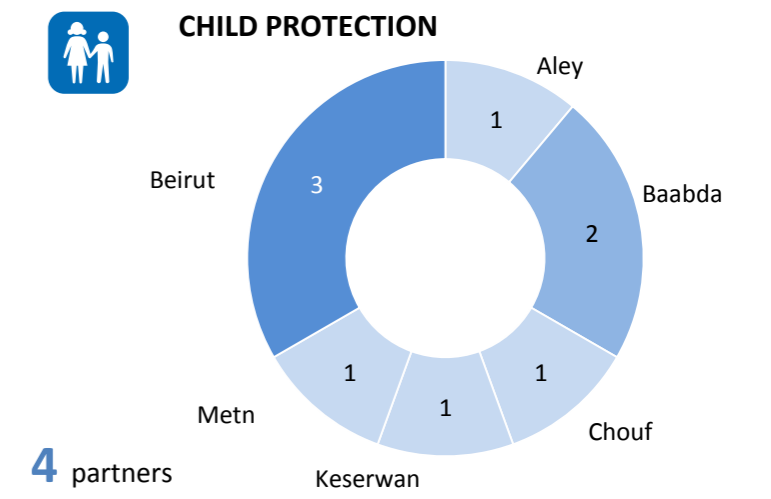

SYRIA REFUGEE RESPONSE - MT. LEBANON/BEIRUT: Inter Agency Sector Activities

October

No. of Organization by Caza

Baabda	23
Beirut	23
Aley	20
Chouf	20
Metn	19
Keserwan	16
Jbeil	13

41 organizations operating in **7** districts/caza

Number of Humanitarian Partners by Sector in Mt. Lebanon /Beirut**

** Organization work in multiple sectors and Caza

160,068 Syrian Refugees Registered

43,880 Awaiting registration

203,948 Total

Number of interventions by Humanitarian partner by Caza**