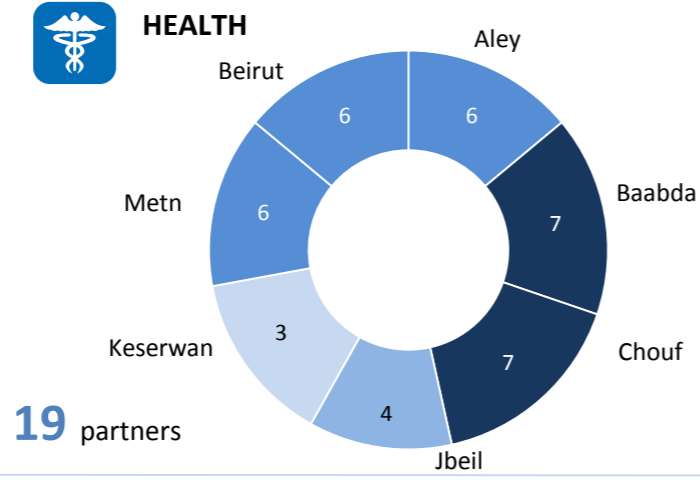

SYRIA REFUGEE RESPONSE - MT. LEBANON/BEIRUT: Inter Agency Sector Activities

October

No. of Organization by Caza

Baabda	23
Beirut	23
Aley	20
Chouf	20
Metn	19
Keserwan	16
Jbeil	13

41 organizations operating in **7** districts/caza

Number of Humanitarian Partners by Sector in Mt. Lebanon /Beirut**

** Organization work in multiple sectors and Caza

160,068 Syrian Refugees Registered

43,880 Awaiting registration

203,948 Total

Number of interventions by Humanitarian partner by Caza**