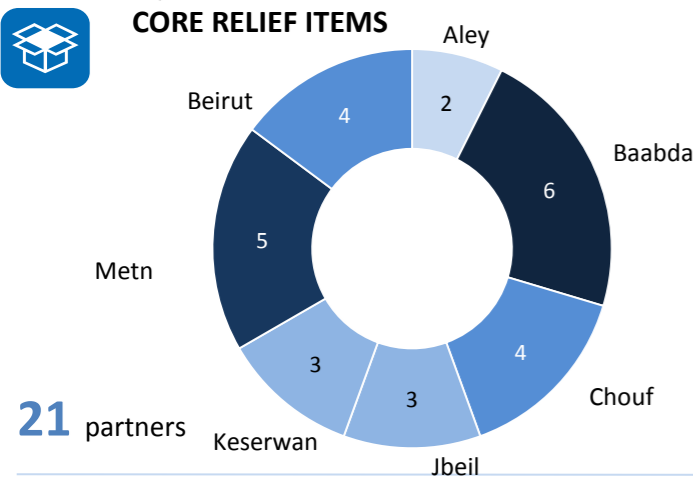

Number of Humanitarian Partners by Sector in Mt. Lebanon /Beirut**

** Organization work in multiple sectors and Caza

160,068 Syrian Refugees Registered

43,880 Awaiting registration

203,948 Total

Number of interventions by Humanitarian partner by Caza**