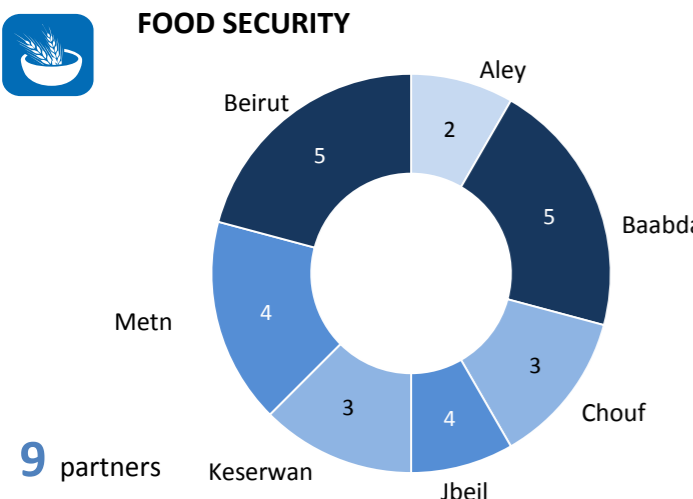

SYRIA REFUGEE RESPONSE - MT. LEBANON/BEIRUT: Inter Agency Sector Activities

October

No. of Organization by Caza

Baabda	23
Beirut	23
Aley	20
Chouf	20
Metn	19
Keserwan	16
Jbeil	13

41 organizations operating in **7** districts/caza

Number of Humanitarian Partners by Sector in Mt. Lebanon /Beirut**

** Organization work in multiple sectors and Caza

160,068 Syrian Refugees Registered

43,880 Awaiting registration

203,948 Total

Number of interventions by Humanitarian partner by Caza**