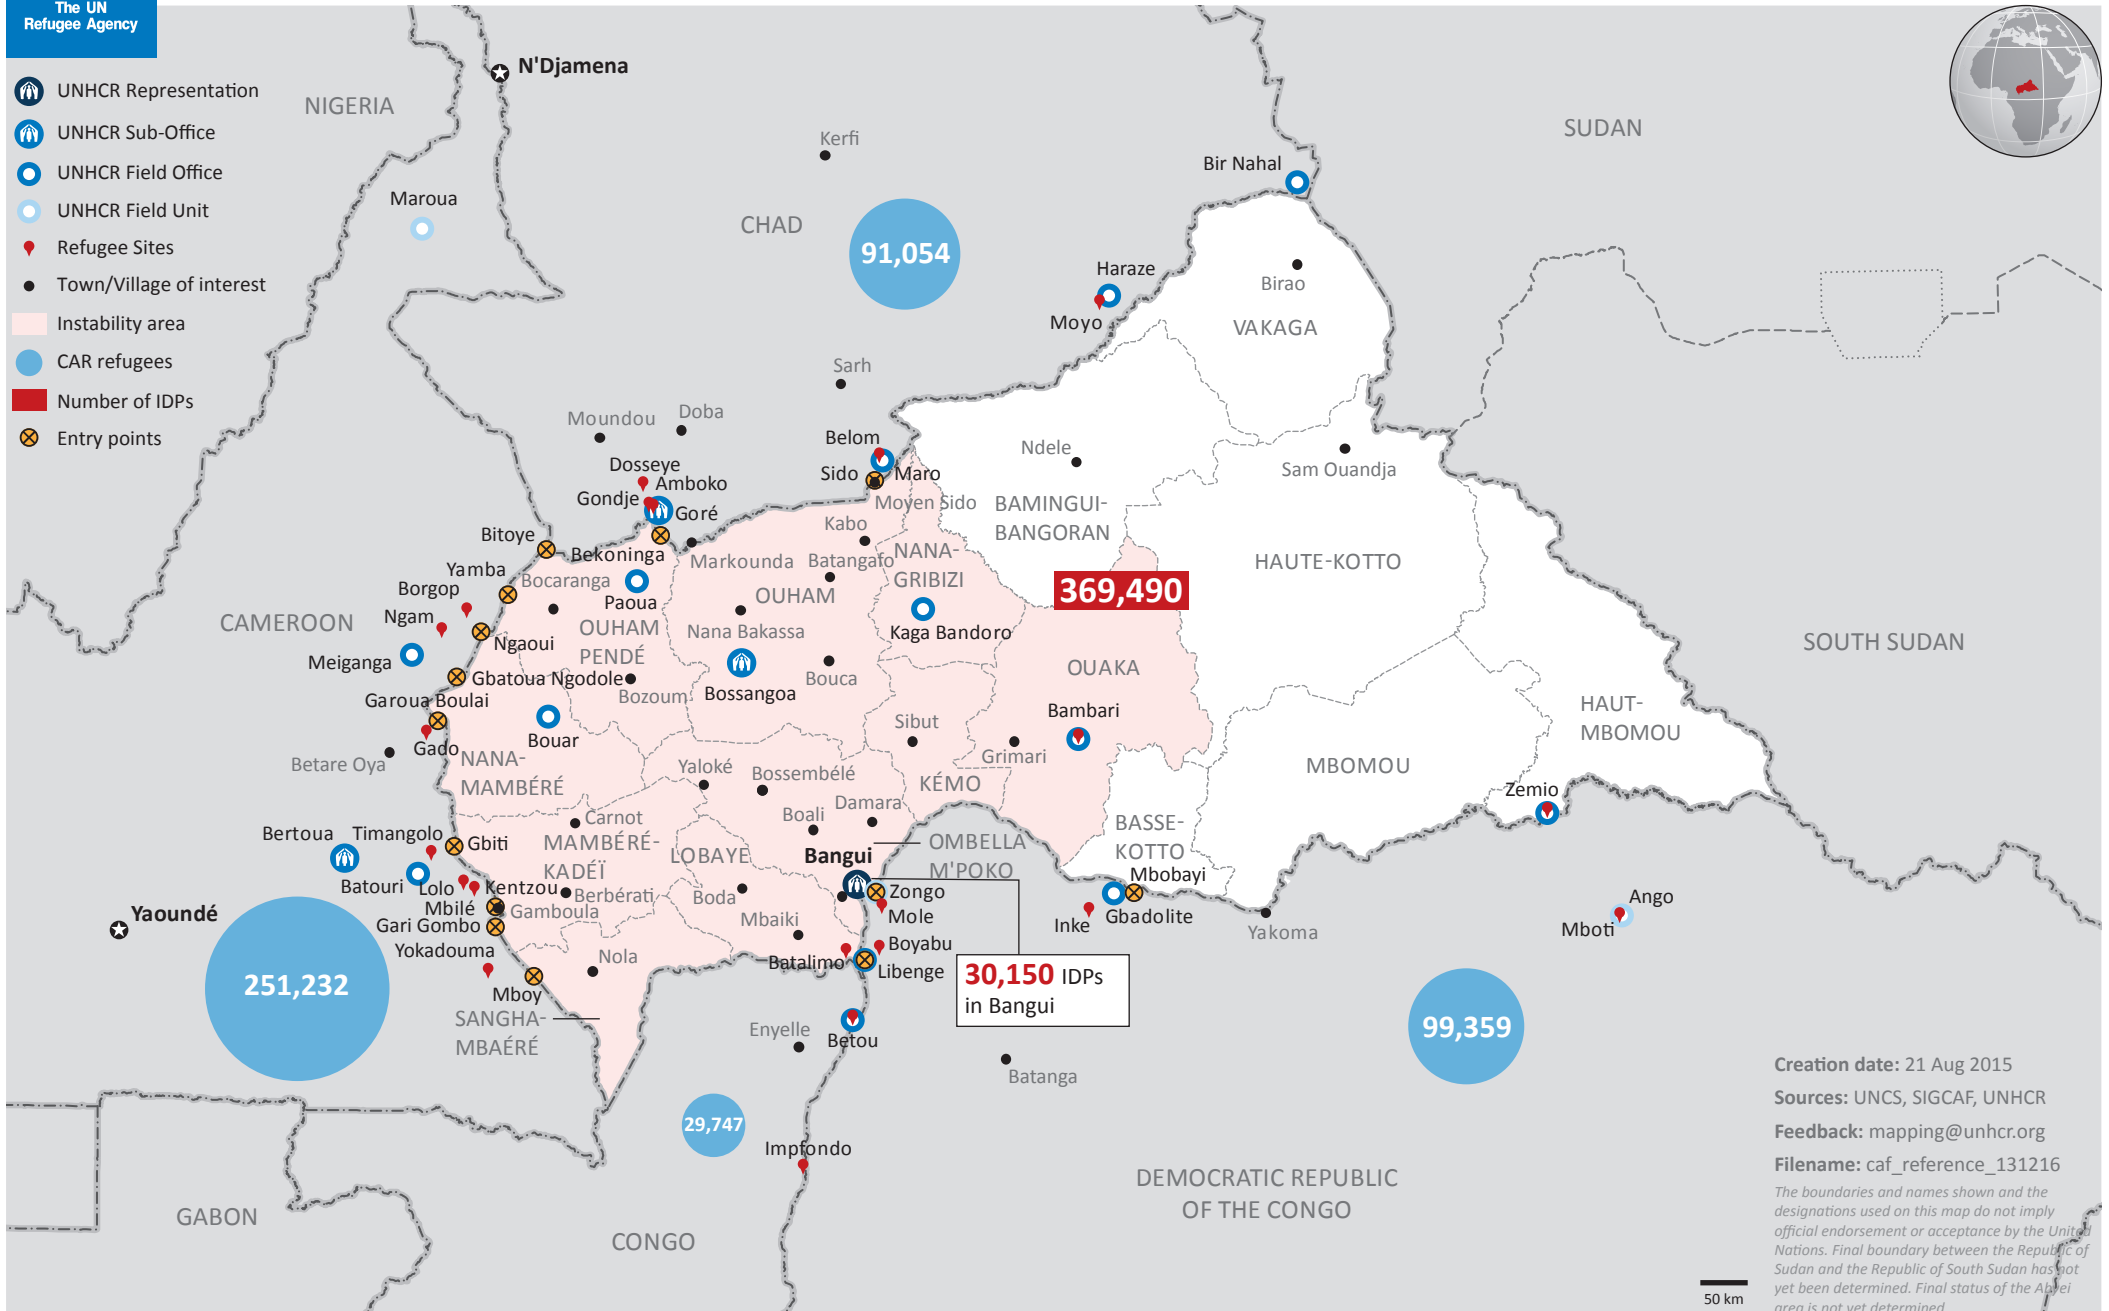

Central African Republic Emergency Situation

as of 21 August 2015

Creation date: 21 Aug 2015

Sources: UNCS, SIGCAF, UNHCR

Feedback: mapping@unhcr.org

Filename: [caf_reference_131216](#)

The boundaries and names shown and the designations used on this map do not imply official endorsement or acceptance by the United Nations. Final boundary between the Republic of Sudan and the Republic of South Sudan has not yet been determined. Final status of the Abyei area is not yet determined.