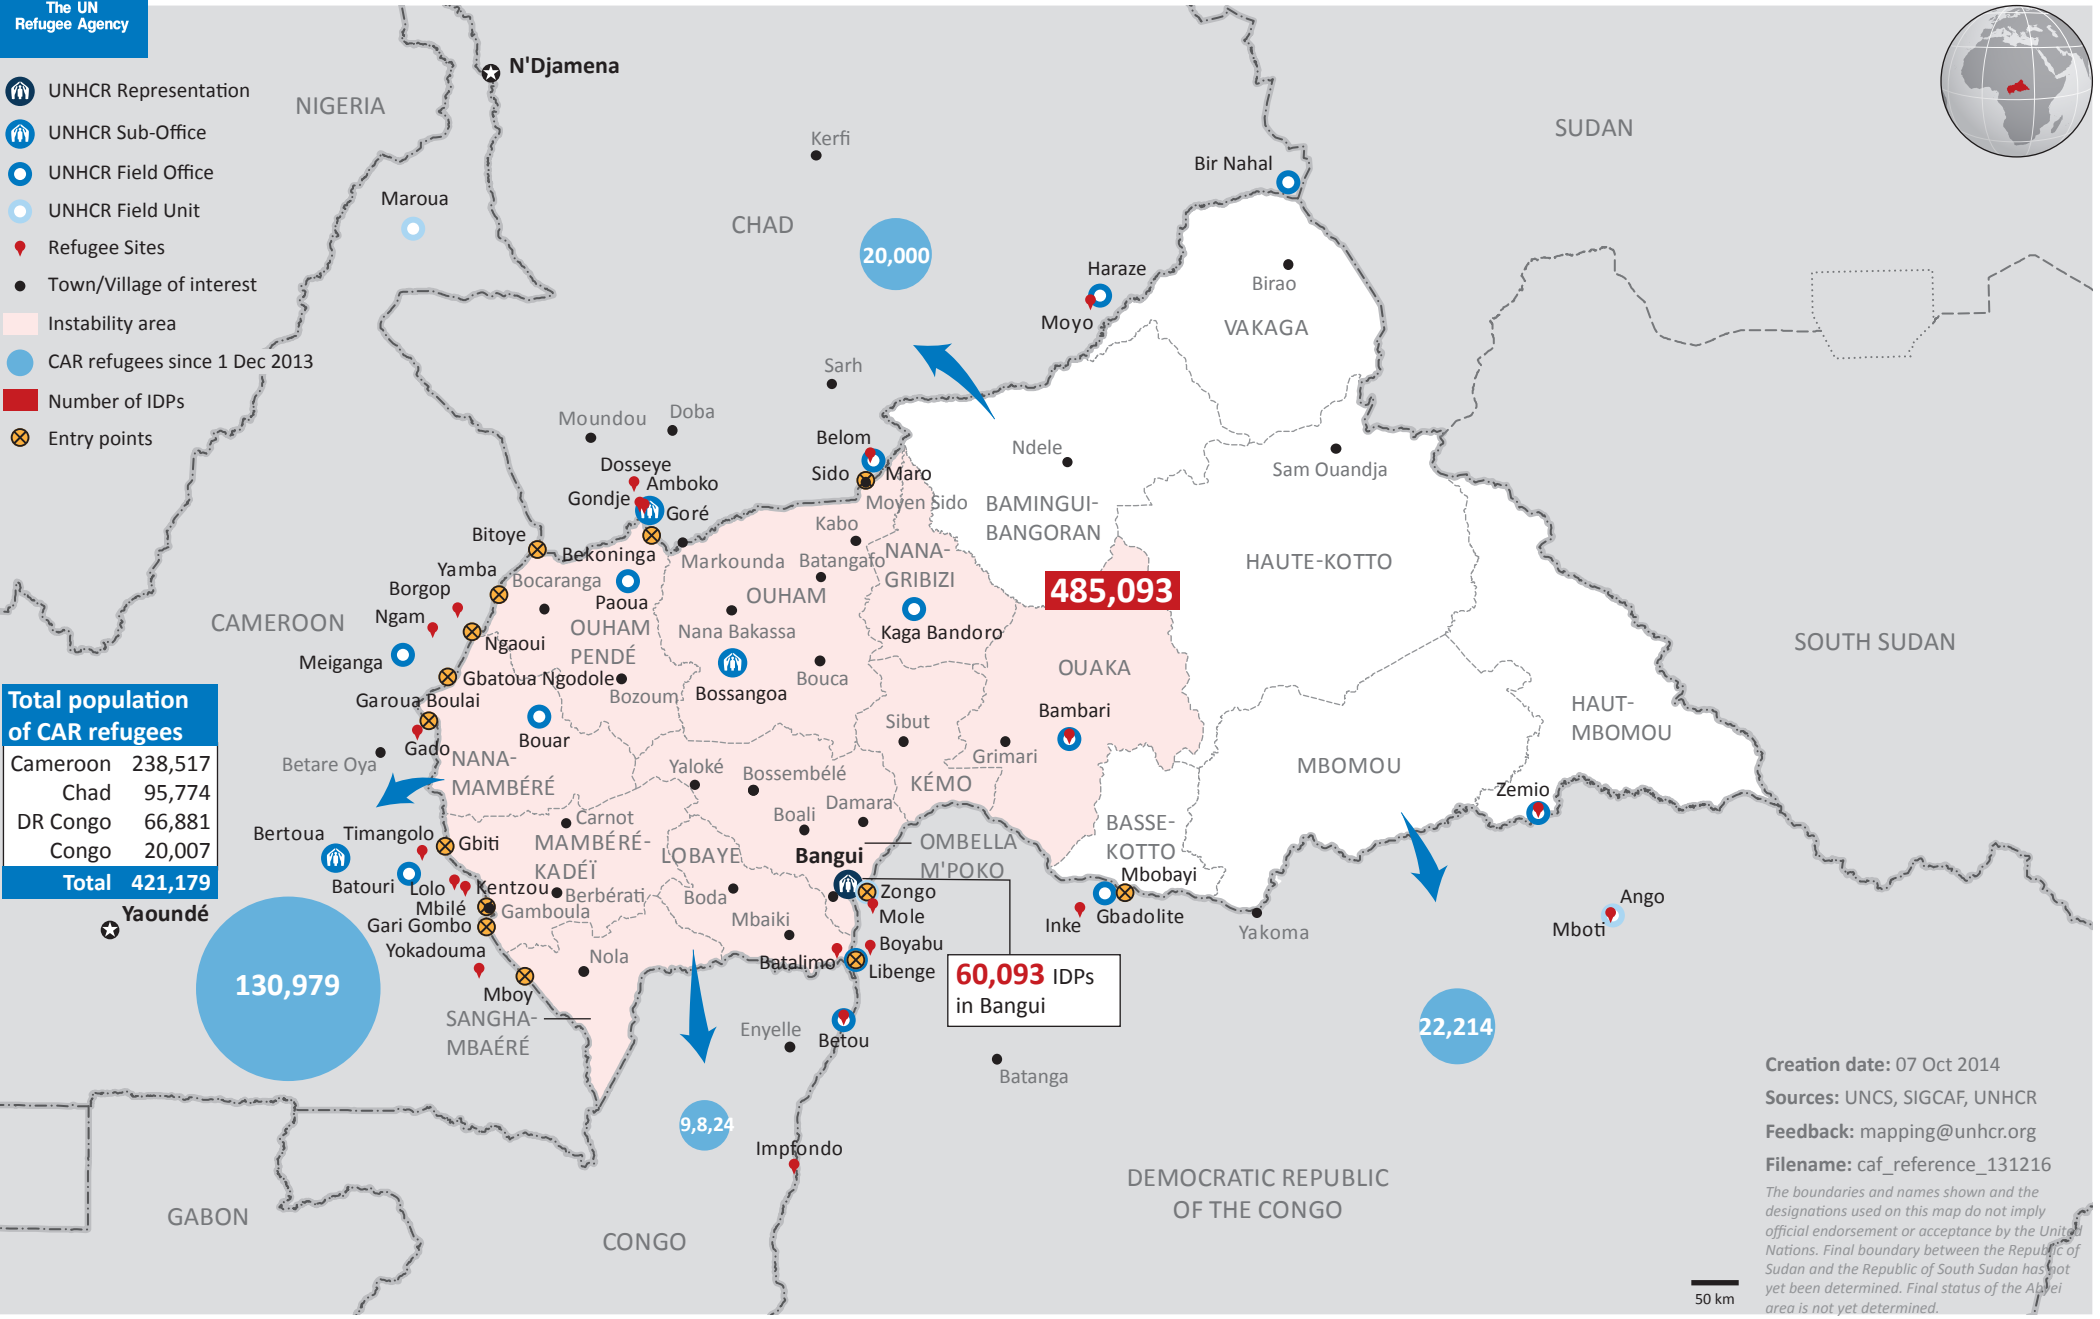

# Central African Republic Emergency Situation

as of 3 October 2014

- UNHCR Representation
- UNHCR Sub-Office
- UNHCR Field Office
- UNHCR Field Unit
- Refugee Sites
- Town/Village of interest
- Instability area
- CAR refugees since 1 Dec 2013
- Number of IDPs
- Entry points

**Total population of CAR refugees**

Cameroon	238,517
Chad	95,774
DR Congo	66,881
Congo	20,007
<b>Total</b>	<b>421,179</b>

Creation date: 07 Oct 2014  
 Sources: UNCS, SIGCAF, UNHCR  
 Feedback: [mapping@unhcr.org](mailto:mapping@unhcr.org)  
 Filename: caf\_reference\_131216  
 The boundaries and names shown and the designations used on this map do not imply official endorsement or acceptance by the United Nations. Final boundary between the Republic of Sudan and the Republic of South Sudan has not yet been determined. Final status of the Abyei area is not yet determined.