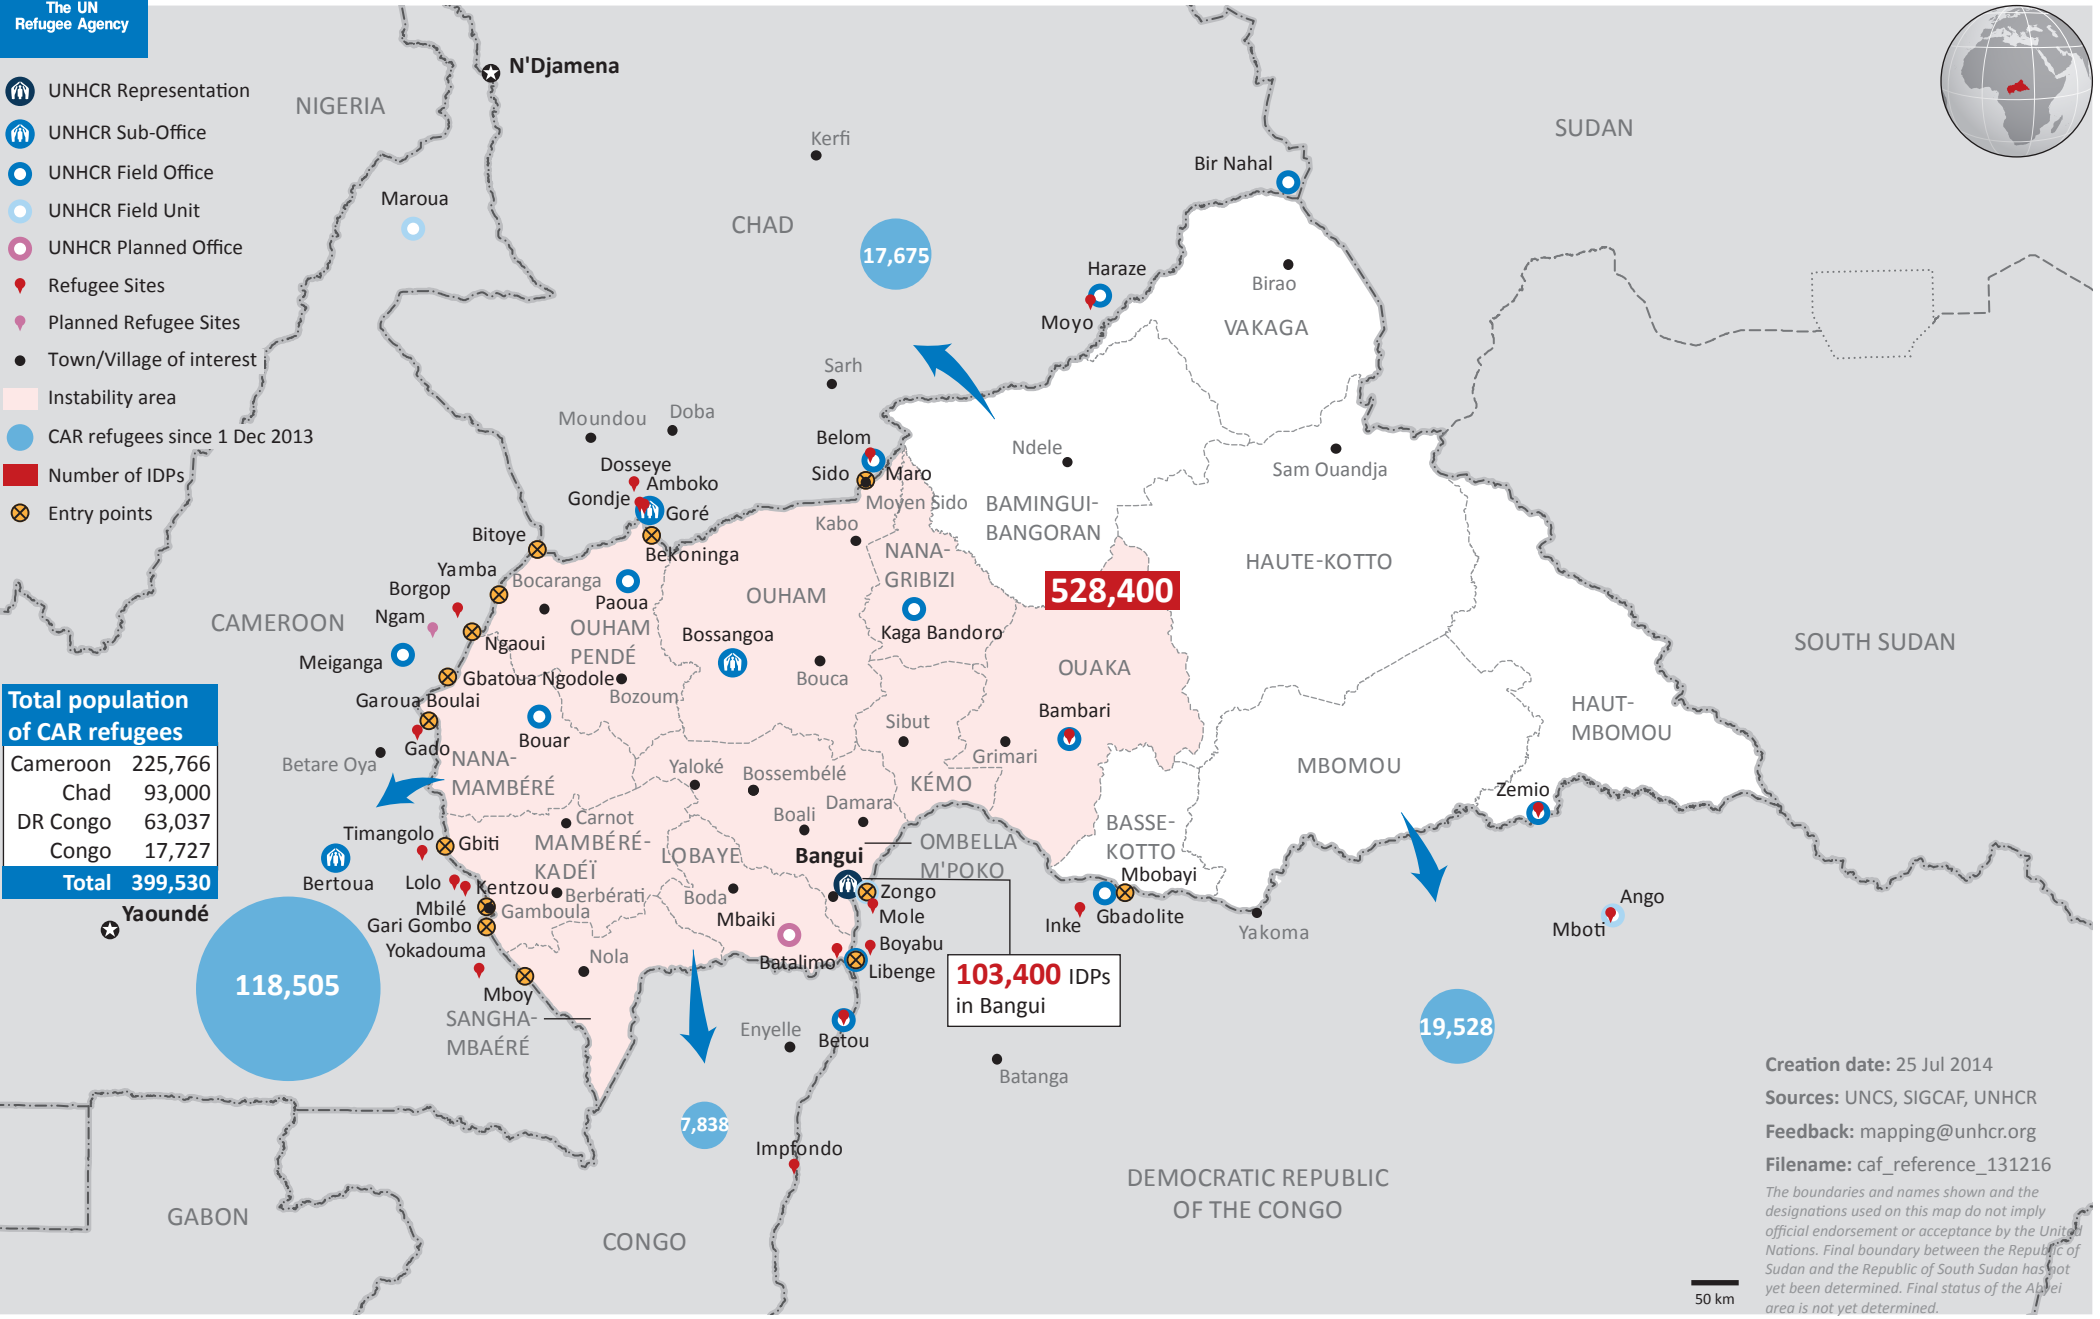

# Central African Republic Emergency Situation

as of 25 July 2014

UNHCR Regional Bureau for Africa

- UNHCR Representation
- UNHCR Sub-Office
- UNHCR Field Office
- UNHCR Field Unit
- UNHCR Planned Office
- Refugee Sites
- Planned Refugee Sites
- Town/Village of interest
- Instability area
- CAR refugees since 1 Dec 2013
- Number of IDPs
- Entry points

Total population of CAR refugees	
Cameroon	225,766
Chad	93,000
DR Congo	63,037
Congo	17,727
<b>Total</b>	<b>399,530</b>

Creation date: 25 Jul 2014  
 Sources: UNCS, SIGCAF, UNHCR  
 Feedback: [mapping@unhcr.org](mailto:mapping@unhcr.org)  
 Filename: caf\_reference\_131216  
 The boundaries and names shown and the designations used on this map do not imply official endorsement or acceptance by the United Nations. Final boundary between the Republic of Sudan and the Republic of South Sudan has not yet been determined. Final status of the Abyei area is not yet determined.