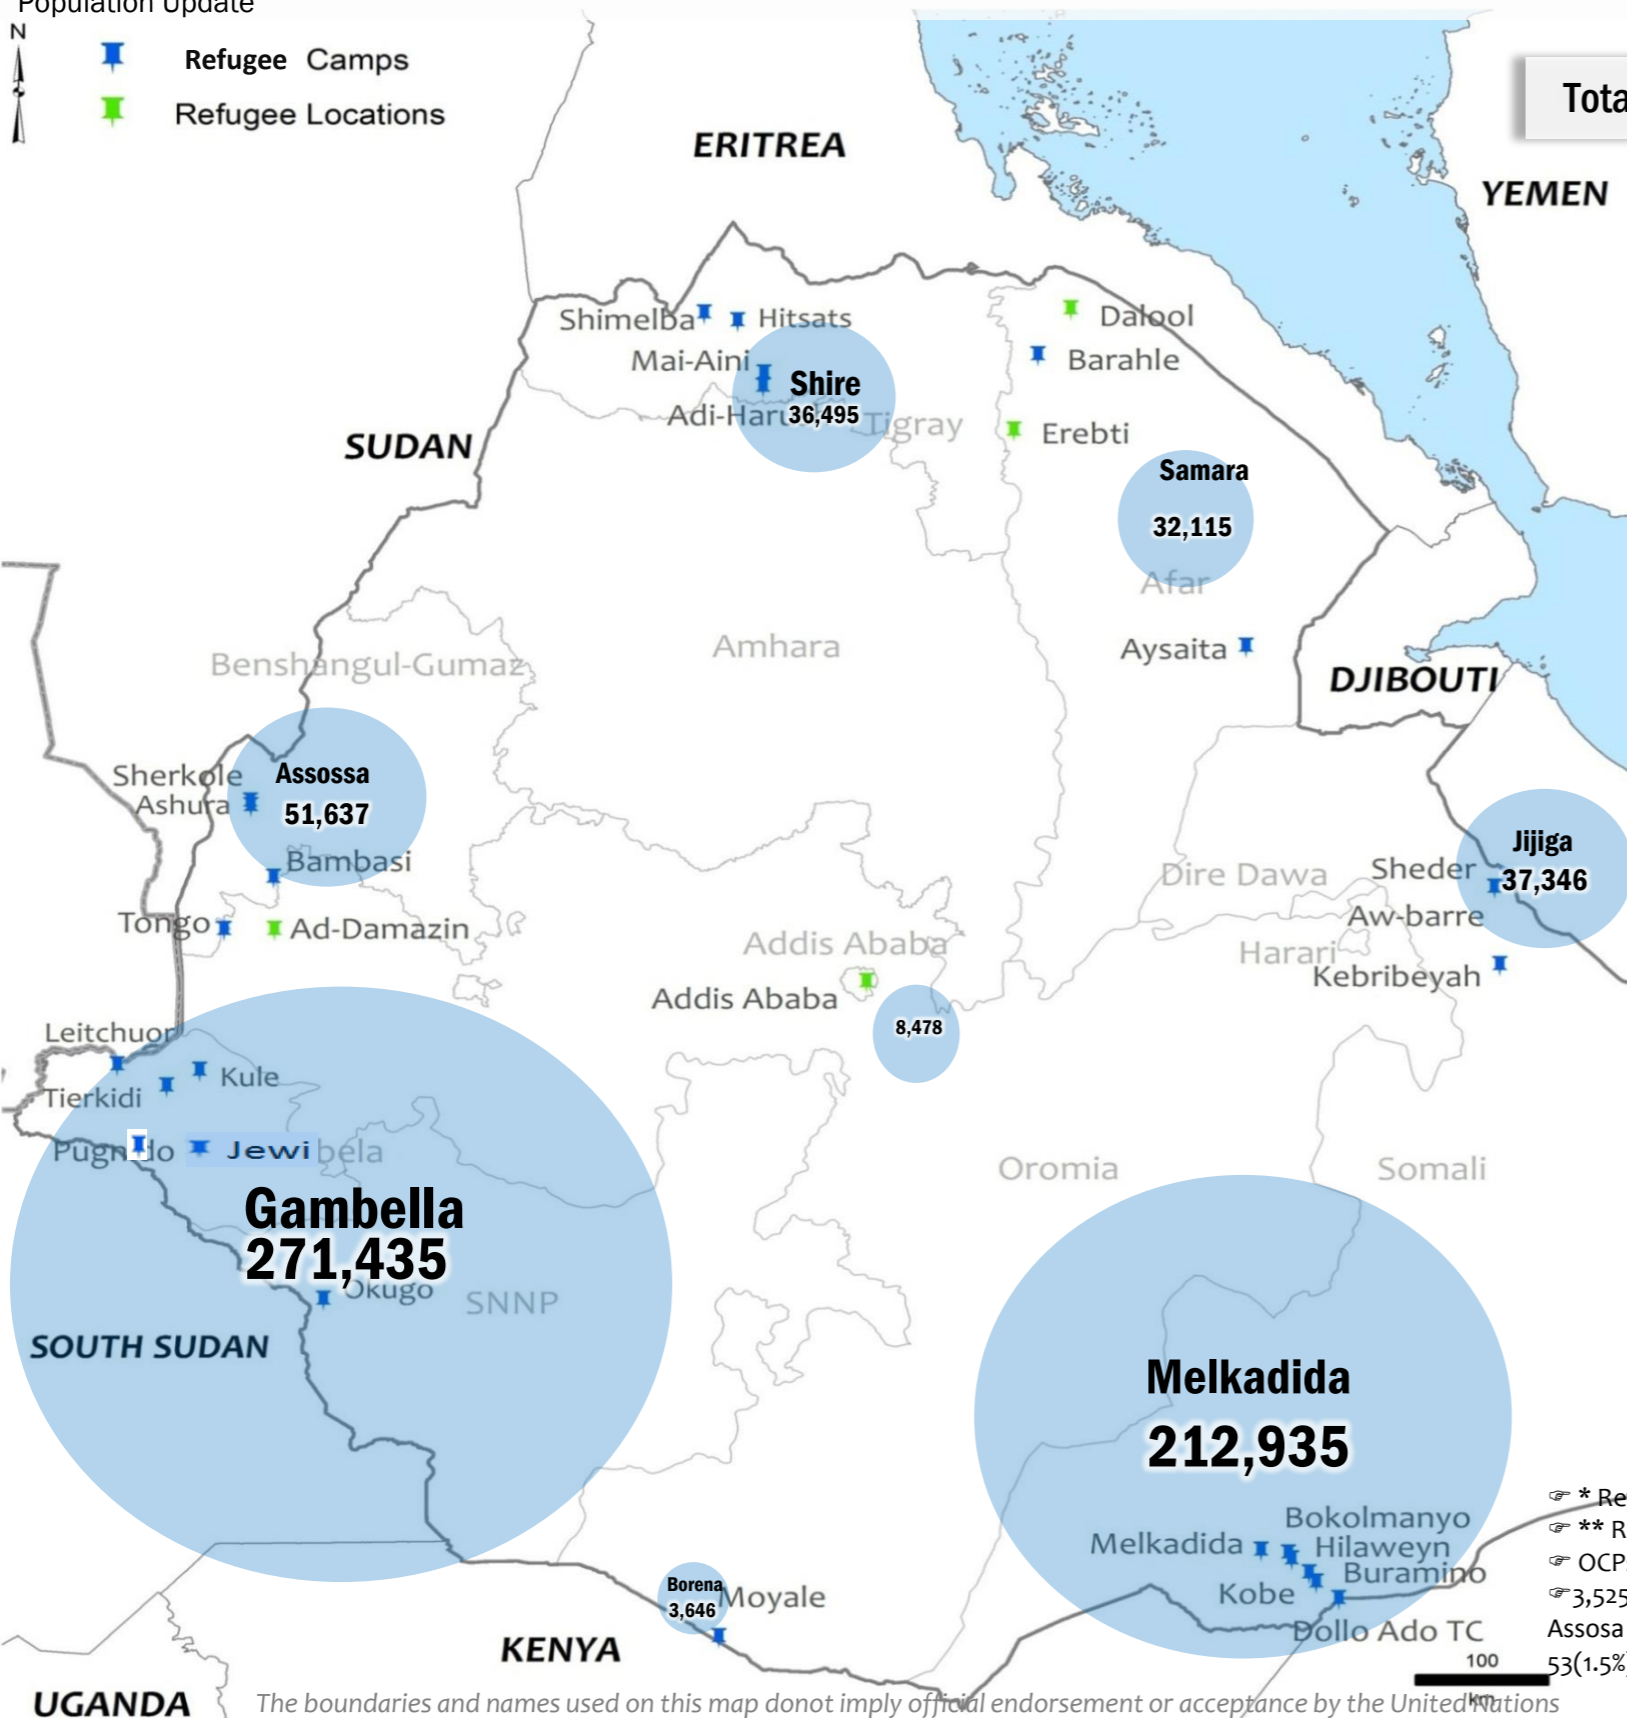

Refugees and Asylum-seekers in Ethiopia

31 March 2016

UNHCR Ethiopia

Population Update

- Refugee Camps
- Refugee Locations

Total Refugee and Asylum-seeker Population

735,165

Total Number of Households

216,405

Camp/Site	Population by Camp/Site & CoO						Total	Camp/Site(%)
	SSD	SOM	ERT	SUD	YEM	OTHERS		
Addis Ababa	411	820	4,803	83	1,437	924	8,478	1.15%
Mai-Aini			10,191				10,191	1.39%
Adi Harush			8,831				8,831	1.20%
Shimelba			5,462				5,462	0.74%
Hitsats			11,553				11,553	1.57%
Tigray (OCP)			458				458	0.06%
Aysaita			10,398				10,398	1.41%
Barahle			9,357				9,357	1.27%
Erebt*			522				522	0.07%
Dalool*			7,396				7,396	1.01%
Ayne-Deeb*			4,442				4,442	0.60%
Pugnido	63,301			50		14	63,365	8.62%
Kule	48,772			15		2	48,789	6.64%
Pugnido II	16,505			1		2	16,508	2.25%
Okugo	7,724			1		-	7,725	1.05%
Tierkidi	53,374					4	53,378	7.26%
Jewi	48,643					2	48,645	6.62%
Gambella Main Entry Points**	29,903						29,903	4.07%
Other Location Gambella*	3,122						3,122	0.42%
Sherkole	4,716			6,104		673	11,493	1.56%
Bambasi	20			15,608		-	15,628	2.13%
Cizan/Ad-Damazin*	7			2,556			2,563	0.35%
Tongo	1,262			10,486			11,748	1.60%
Tsore/Ashura	6,256			3,949			10,205	1.39%
Ken-Borena						3,646	3,646	0.50%
Aw-barre		12,412					12,412	1.69%
Kebribeyah		13,525					13,525	1.84%
Sheder		11,409					11,409	1.55%
Bokolmanyoo		42,484					42,484	5.78%
Melkadida		45,076					45,076	6.13%
Kobe		43,211					43,211	5.88%
Hilaweyn		43,075					43,075	5.86%
Buramino		39,089					39,089	5.32%
Dollo Ado TC & RC		-					-	0.00%
Eritreans spontaneously settled in Ethiopia			81,078				81,078	11.03%
Total	284,016	251,101	154,491	38,853	1,437	5,267	735,165	100.00%
CoO (%)	38.63%	34.16%	21.01%	5.28%	0.20%	0.72%		

The Shire refugee population decreased by 81,078 refugees in September 2015: these refugees no longer reside in the Shire camps and are believed to have spontaneously settled elsewhere in Ethiopia, subject to verification.