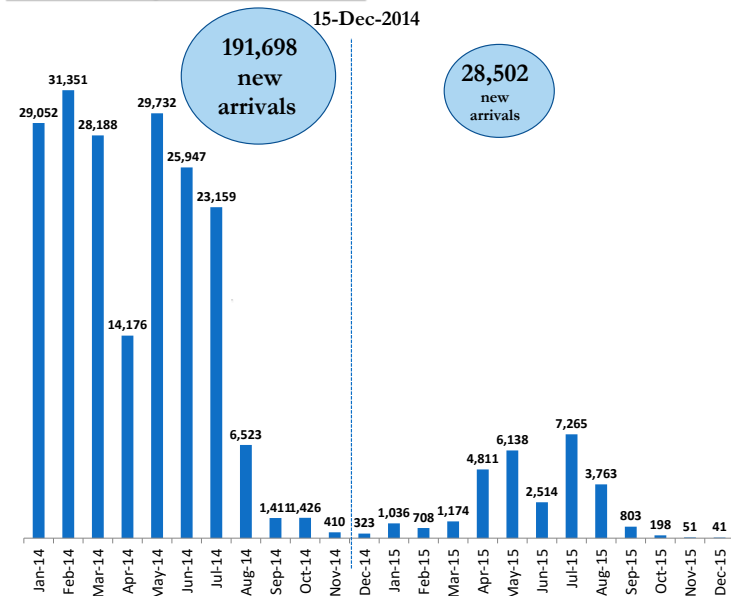

South Sudanese new arrivals in Gambella - Post 15th December 2013 (as of 18-December-2015)

Gambella Region Map

TOTAL ARRIVALS **220,200**
PERSONS (*)

AVERAGE ARRIVALS per day since start of 2014 **307**
PERSONS

AVERAGE ARRIVALS per day since last week **0**
PERSONS

Entry Points	Cumulative total 1 st to 18 th December	Refugees transferred to camps (in December)	New Arrivals awaiting transfers to camps
Pagak	0	0	0
Akobo	3	3	0
Pochalla	0	0	0
Raad	35	35	0
Burbiey	3	3	0
Matar	0	0	0
Addis-Ababa	0	0	0
Wanke	0	0	0
Total	41	41	0

Arrivals by Month

Key Statistics

68%
Of the population are **Children**

91%
Of the population are **women and children**

71%
Of the adult population are **women**

22,089
are identified as **Unaccompanied/ Separated Children**

Arrivals Transfer Statistics

TOTAL ARRIVALS
220,200
Persons

Refugees living within host communities
33,026
(15%)

REFUGEES TRANSFERRED to camps
187,174
(85%)

New Arrivals awaiting transfers to camps
0
(0%)