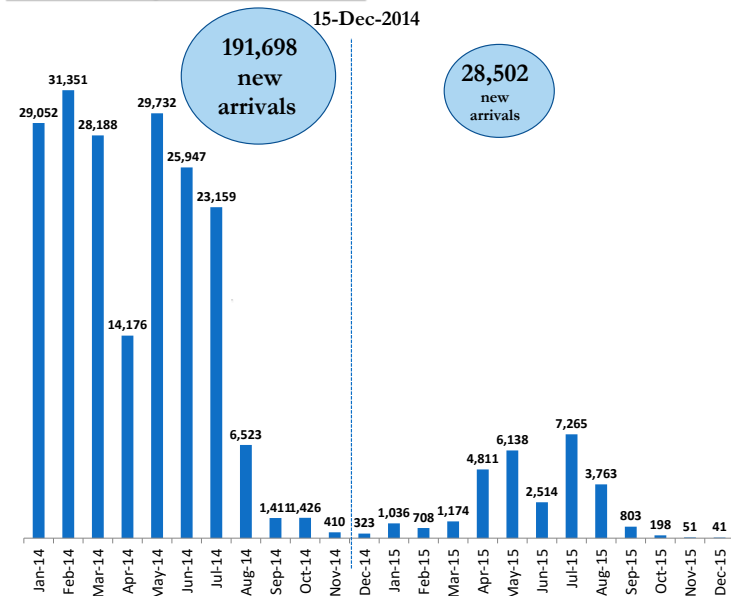

# South Sudanese new arrivals in Gambella - Post 15<sup>th</sup> December 2013 (as of 04-December-2015)

## Gambella Region Map

**TOTAL ARRIVALS** **220,200**  
PERSONS (\*)

**AVERAGE ARRIVALS per day since start of 2014** **313**  
PERSONS

**AVERAGE ARRIVALS per day since last week** **5**  
PERSONS

Entry Points	Cumulative total 1 <sup>st</sup> to 4 <sup>th</sup> December	Refugees transferred to camps (in December)	New Arrivals awaiting transfers to camps
Pagak	0	0	0
Akobo	3	3	0
Pochalla	0	0	0
Raad	35	35	0
Burbiey	3	3	0
Matar	0	0	0
Addis-Ababa	0	0	0
Wanke	0	0	0
<b>Total</b>	<b>41</b>	<b>41</b>	<b>0</b>

## Arrivals by Month