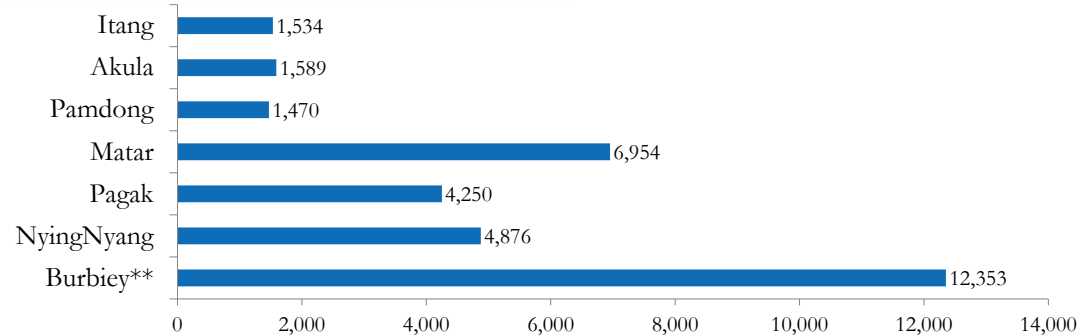

Refugee population Breakdown

269,624 *
TOTAL GAMBELLA POPULATION

220,159
 refugees arrived
 post 15-Dec-2013

48,510
 refugees arrived
 pre 15-Dec-2013

Camps population

Camp Names	Children (age < 18 yrs)		Adults (age ≥ 18 yrs)		Total	%
	Males	Females	Males	Females		
Pugnido	21,547	20,259	6,930	14,765	63,501	27%
Tierkidi	18,972	18,319	3,994	12,041	53,326	23%
Kule	15,710	14,983	6,030	11,303	48,026	20%
Okugo	2,385	2,223	977	2,054	7,639	3%
Jewi	17,986	17,270	2,366	10,577	48,199	20%
Pugnido II	5,724	5,265	1,248	3,670	15,907	7%
TOTAL	82,324	78,319	21,545	54,410	236,598	100%
	160,643		75,955			
%	68%		32%			

TOTAL CAMPS POPULATION
236,598
 persons

AVERAGE FAMILY SIZE
4

Refugees living within host communities

Refugees living within host communities
33,026
 persons

New arrivals awaiting transfers

New arrivals awaiting transfers to camps
0
 persons

* - The total population figure for Gambella (269,624) includes 955 due to demographic changes (such as birth, death etc.) during the reporting period. In addition to 269,624 South Sudanese refugees in Gambella region, there are 11,174 refugees at the camps in Assosa [Breakdown: Pre 15th Dec 2013 = 6,129; Post 15th Dec 2013 = 5,045]