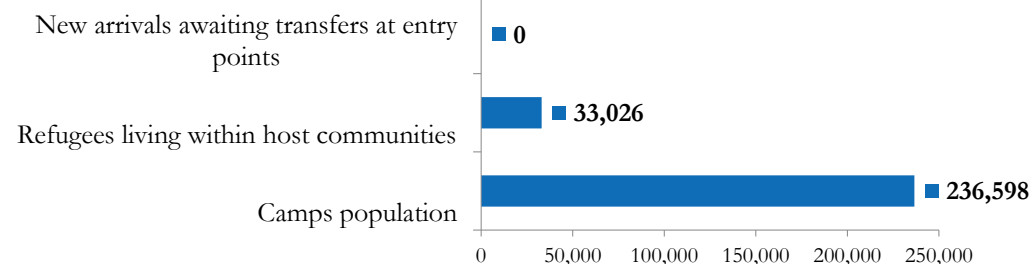

Refugee population Breakdown

269,624 *
TOTAL GAMBELLA POPULATION

220,159
 refugees arrived
 post 15-Dec-2013

48,510
 refugees arrived
 pre 15-Dec-2013

Camps population

Camp Names	Children (age < 18 yrs)		Adults (age ≥ 18 yrs)		Total	%
	Males	Females	Males	Females		
Pugnido	21,547	20,259	6,930	14,765	63,501	27%
Tierkidi	18,972	18,319	3,994	12,041	53,326	23%
Kule	15,710	14,983	6,030	11,303	48,026	20%
Okugo	2,385	2,223	977	2,054	7,639	3%
Jewi	17,986	17,270	2,366	10,577	48,199	20%
Pugnido II	5,724	5,265	1,248	3,670	15,907	7%
TOTAL	82,324	78,319	21,545	54,410	236,598	100%
	160,643		75,955			
%	68%		32%			