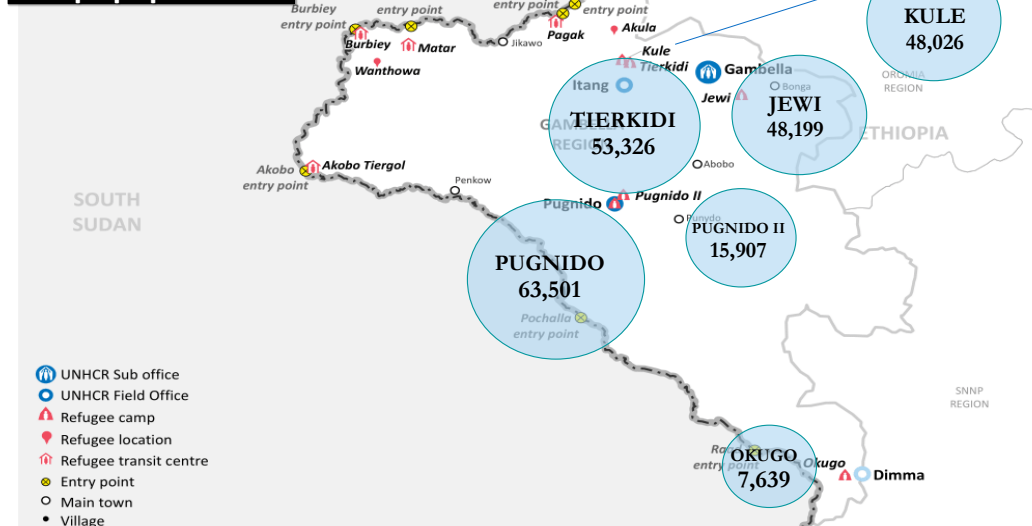

Refugee population Breakdown

269,624 *
TOTAL GAMBELLA POPULATION

220,159
 refugees arrived
 post 15-Dec-2013

48,510
 refugees arrived
 pre 15-Dec-2013

Camps population

Camp Names	Children (age < 18 yrs)		Adults (age ≥ 18 yrs)		Total	%
	Males	Females	Males	Females		
Pugnido	21,547	20,259	6,930	14,765	63,501	27%
Tierkidi	18,972	18,319	3,994	12,041	53,326	23%
Kule	15,710	14,983	6,030	11,303	48,026	20%
Okugo	2,385	2,223	977	2,054	7,639	3%
Jewi	17,986	17,270	2,366	10,577	48,199	20%
Pugnido II	5,724	5,265	1,248	3,670	15,907	7%
TOTAL	82,324	78,319	21,545	54,410	236,598	100%
	160,643		75,955			
%	68%		32%			

TOTAL CAMPS POPULATION
236,598
 persons

AVERAGE FAMILY SIZE
4

Refugees living within host communities

Refugees living within host communities
33,026
 persons

New arrivals awaiting transfers

New arrivals awaiting transfers to camps
0
 persons

* - The total population figure for Gambella (269,624) includes 955 due to demographic changes (such as birth, death etc.) during the reporting period. In addition to 269,624 South Sudanese refugees in Gambella region, there are 11,174 refugees at the camps in Assosa [Breakdown: Pre 15th Dec 2013 = 6,129; Post 15th Dec 2013 = 5,045]

** - Interviews with some refugees indicate that those with large livestock herds as well as traders and other categories were unwilling to move from border entry locations.