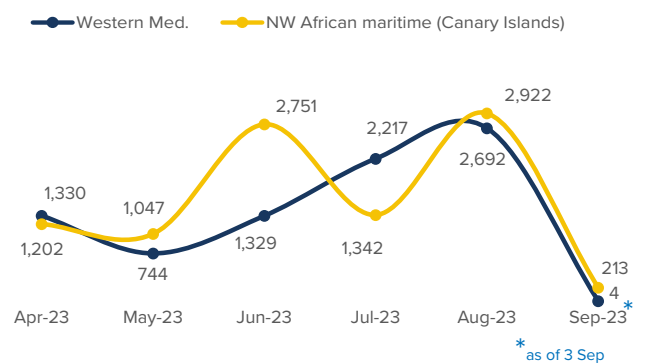

SPAIN Weekly snapshot - Week 35 (28 Aug - 3 Sep 2023)

The charts below are based on figures from the Ministry of Interior and UNHCR estimates. All figures are provisional and subject to change

Refugees & migrants: sea and land arrivals in week 35¹

Arrivals in Spain

Western Mediterranean

Northwest African maritime (Canary Islands)

Arrivals in Spain during the last five weeks¹

Arrivals in Spain by route during the last six months²

Arrivals in Spain per month²