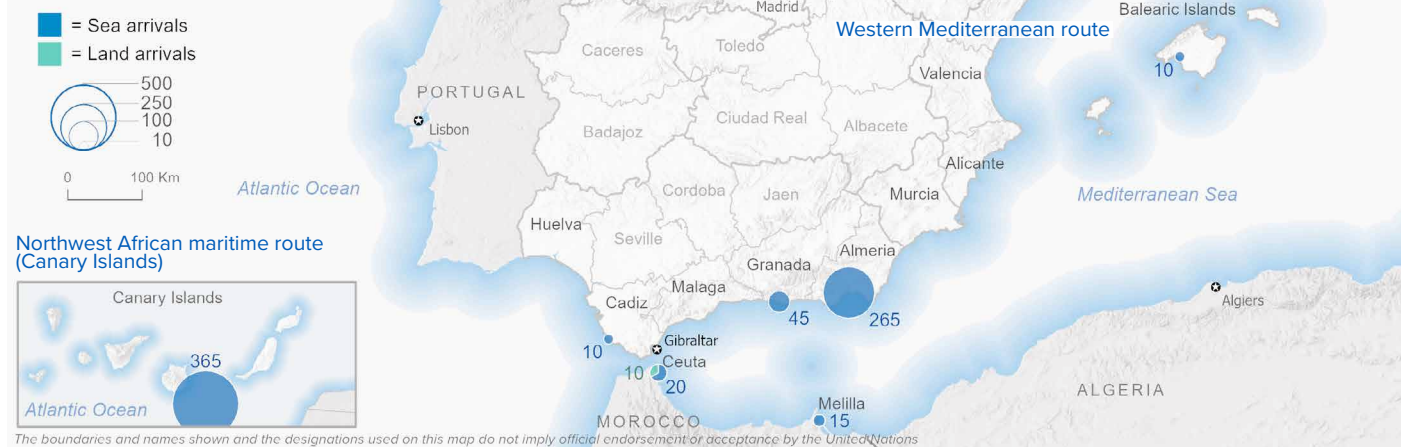

SPAIN Weekly snapshot - Week 35 (28 Aug - 3 Sep 2023)

The charts below are based on figures from the Ministry of Interior and UNHCR estimates. All figures are provisional and subject to change

Refugees & migrants: sea and land arrivals in week 35¹

Arrivals in Spain

Western Mediterranean

Northwest African maritime (Canary Islands)

Arrivals in Spain during the last five weeks¹

Arrivals in Spain by route during the last six months²

Arrivals in Spain per month²