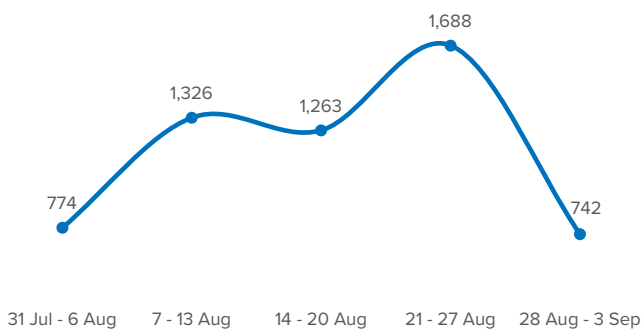

SPAIN Weekly snapshot - Week 35 (28 Aug - 3 Sep 2023)

The charts below are based on figures from the Ministry of Interior and UNHCR estimates. All figures are provisional and subject to change

Refugees & migrants: sea and land arrivals in week 35¹

Arrivals in Spain

Western Mediterranean

Northwest African maritime (Canary Islands)

Arrivals in Spain during the last five weeks¹

Arrivals in Spain by route during the last six months²

Arrivals in Spain per month²