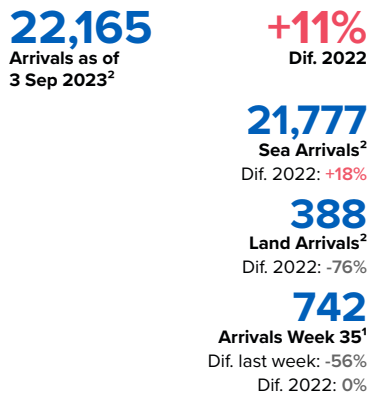

SPAIN Weekly snapshot - Week 35 (28 Aug - 3 Sep 2023)

The charts below are based on figures from the Ministry of Interior and UNHCR estimates. All figures are provisional and subject to change

Refugees & migrants: sea and land arrivals in week 35¹

Arrivals in Spain

Western Mediterranean

Northwest African maritime (Canary Islands)

Arrivals in Spain during the last five weeks¹

Arrivals in Spain by route during the last six months²

Arrivals in Spain per month²