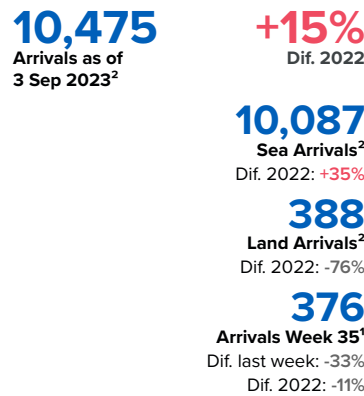

SPAIN Weekly snapshot - Week 35 (28 Aug - 3 Sep 2023)

The charts below are based on figures from the Ministry of Interior and UNHCR estimates. All figures are provisional and subject to change

Refugees & migrants: sea and land arrivals in week 35¹

Arrivals in Spain

Western Mediterranean

Northwest African maritime (Canary Islands)

Arrivals in Spain during the last five weeks¹

Arrivals in Spain by route during the last six months²

Arrivals in Spain per month²