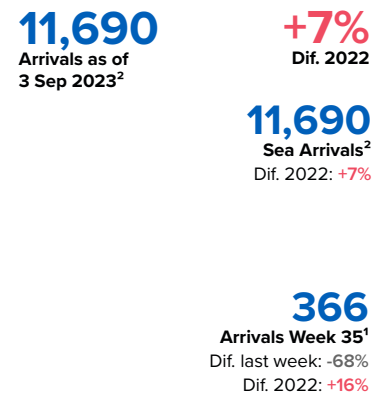

SPAIN Weekly snapshot - Week 35 (28 Aug - 3 Sep 2023)

The charts below are based on figures from the Ministry of Interior and UNHCR estimates. All figures are provisional and subject to change

Refugees & migrants: sea and land arrivals in week 35¹

Arrivals in Spain

Western Mediterranean

Northwest African maritime (Canary Islands)

Arrivals in Spain during the last five weeks¹

Arrivals in Spain by route during the last six months²

Arrivals in Spain per month²