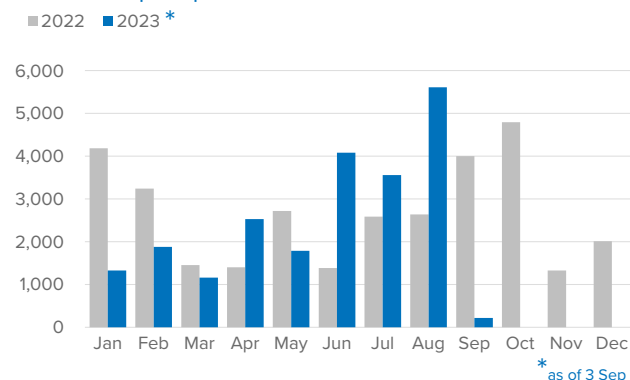

SPAIN Weekly snapshot - Week 35 (28 Aug - 3 Sep 2023)

The charts below are based on figures from the Ministry of Interior and UNHCR estimates. All figures are provisional and subject to change

Refugees & migrants: sea and land arrivals in week 35¹

Arrivals in Spain

Western Mediterranean

Northwest African maritime (Canary Islands)

Arrivals in Spain during the last five weeks¹

Arrivals in Spain by route during the last six months²

Arrivals in Spain per month²