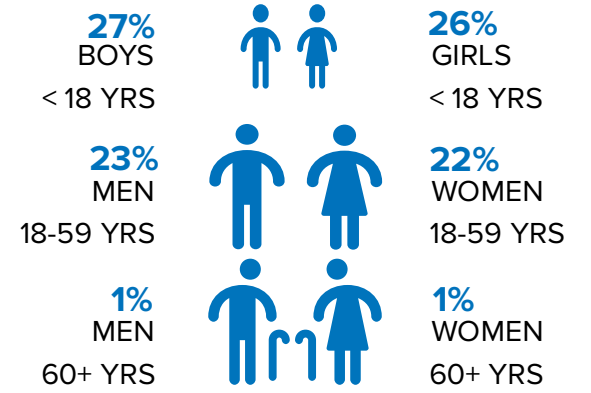

330,086
REFUGEES AND ASYLUM-SEEKERS
IN NEIGHBOURING COUNTRIES

87,030
REFUGEES AND ASYLUM-SEEKERS
HOSTED IN BURUNDI

209,092
REFUGEE RETURNEES SINCE 2017

1,531
REFUGEE RETURNEES IN 2023

75,300*
INTERNALLY DISPLACED IN
BURUNDI
*DTM Burundi – Internal Displacement Dashboard

**BURUNDIAN REFUGEES AND ASYLUM SEEKERS
BY COUNTRY OF ASYLUM**

RETURNEES SINCE 2017 BY COUNTRY OF ASYLUM

KEY POPULATION STATISTICS

BURUNDIANS DISPLACED INTO NEIGHBOURING COUNTRIES

POPULATION OF CONCERN TO UNHCR IN BURUNDI

371,422
Total population of concern
in Burundi as of April 2023.

By the end of April 2023, Burundi was host to 371,422 persons of concern. This includes 209,092 returnees mainly from Tanzania, Rwanda, DRC and Uganda and a further 87,030 refugees and asylum-seekers, as well as 75,300 IDPs.