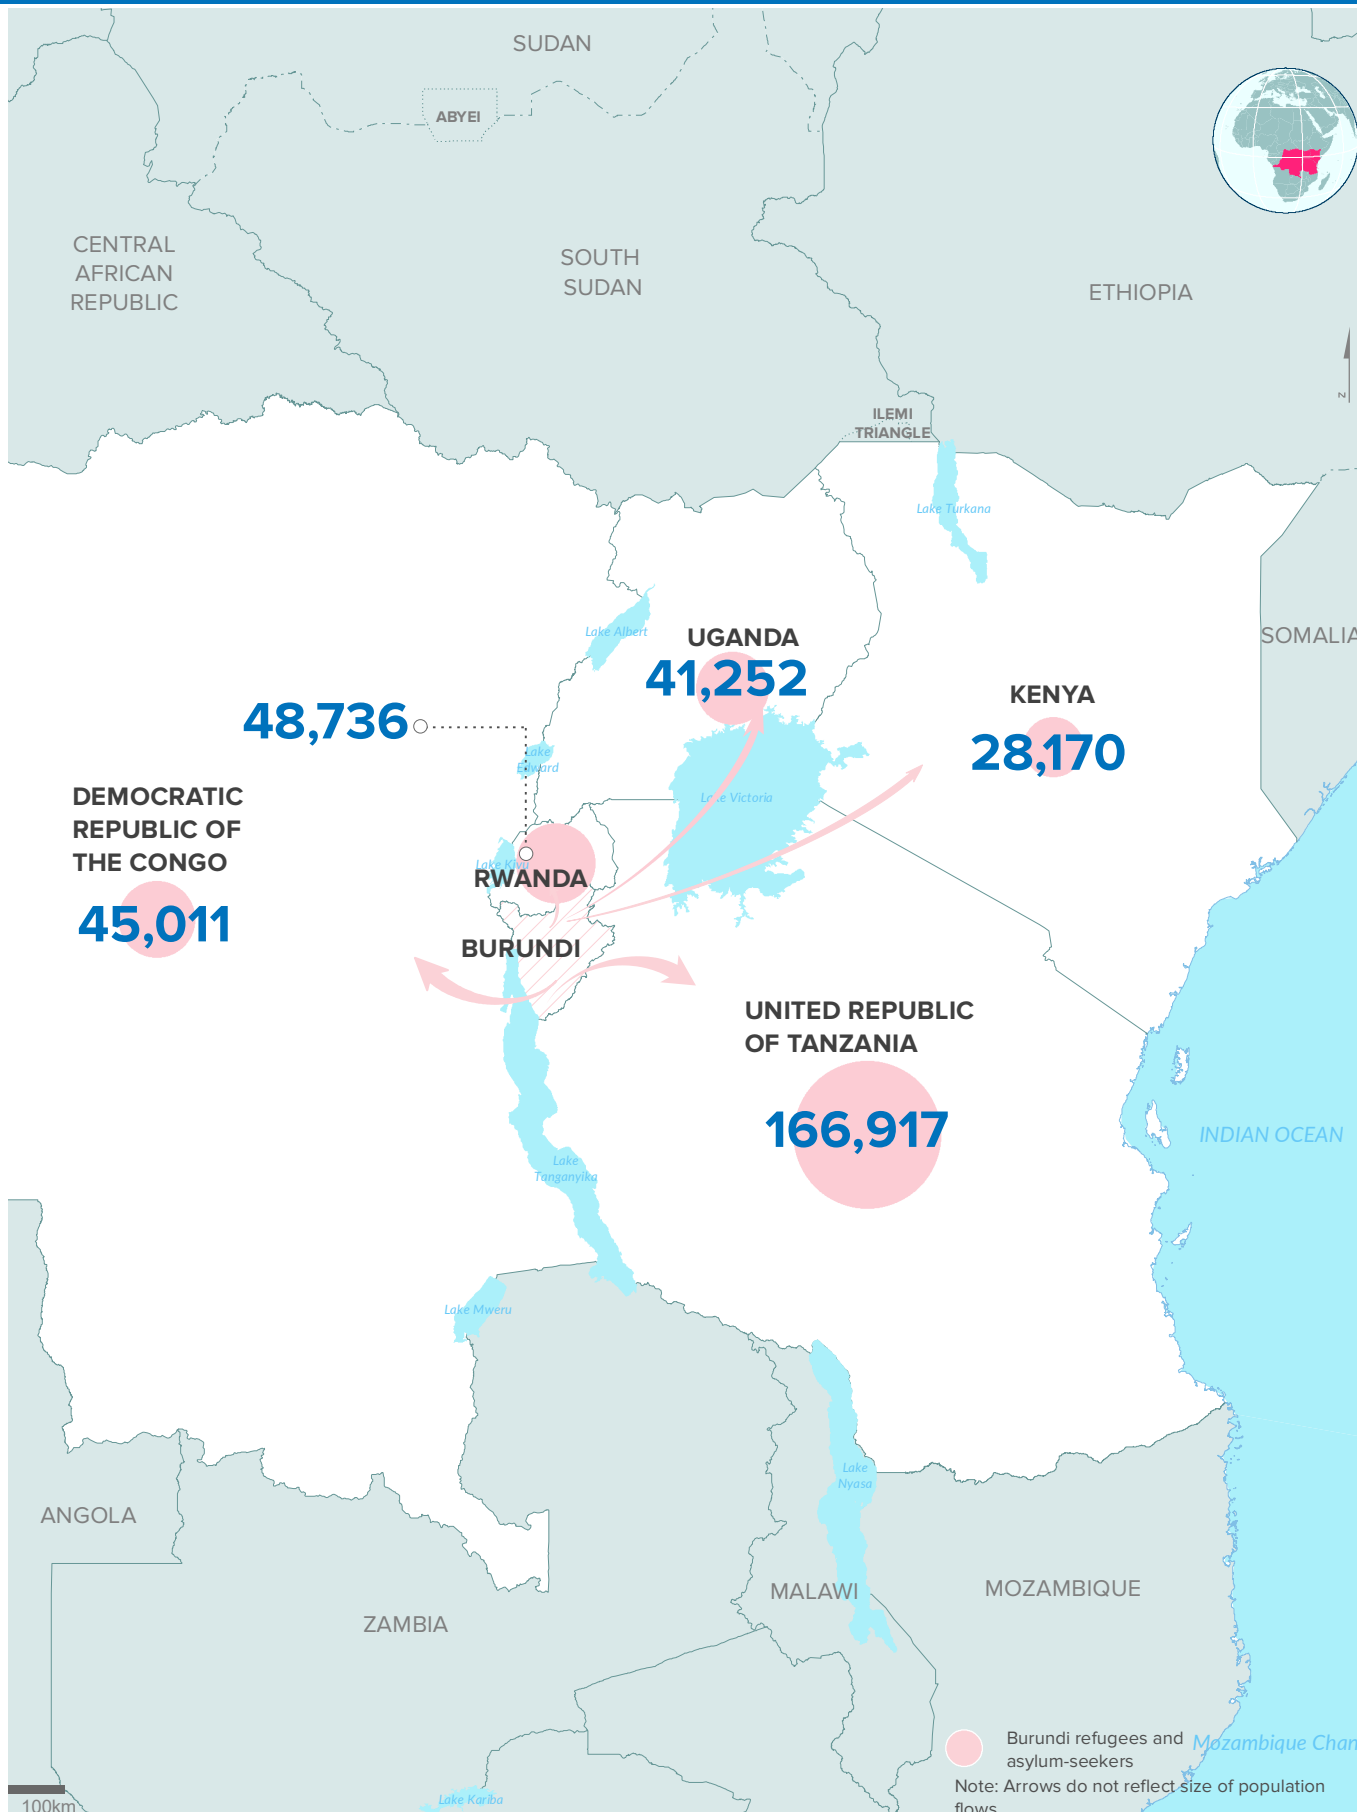

330,086
REFUGEES AND ASYLUM-SEEKERS
IN NEIGHBOURING COUNTRIES

87,030
REFUGEES AND ASYLUM-SEEKERS
HOSTED IN BURUNDI

209,092
REFUGEE RETURNEES SINCE 2017

1,531
REFUGEE RETURNEES IN 2023

75,300*
INTERNALLY DISPLACED IN
BURUNDI
*DTM Burundi – Internal Displacement Dashboard

**BURUNDIAN REFUGEES AND ASYLUM SEEKERS
BY COUNTRY OF ASYLUM**

RETURNEES SINCE 2017 BY COUNTRY OF ASYLUM

KEY POPULATION STATISTICS

BURUNDIANS DISPLACED INTO NEIGHBOURING COUNTRIES

POPULATION OF CONCERN TO UNHCR IN BURUNDI

371,422
Total population of concern
in Burundi as of April 2023.

By the end of April 2023, Burundi was host to 371,422 persons of concern. This includes 209,092 returnees mainly from Tanzania, Rwanda, DRC and Uganda and a further 87,030 refugees and asylum-seekers, as well as 75,300 IDPs.

*DTM Burundi – Internal Displacement Dashboard