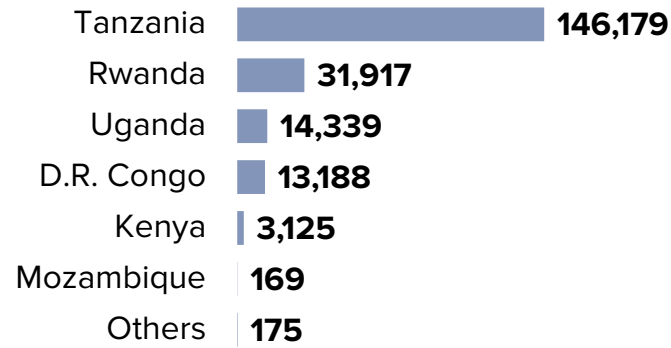

330,086
REFUGEES AND ASYLUM-SEEKERS
IN NEIGHBOURING COUNTRIES

87,030
REFUGEES AND ASYLUM-SEEKERS
HOSTED IN BURUNDI

209,092
REFUGEE RETURNEES SINCE 2017

1,531
REFUGEE RETURNEES IN 2023

75,300*
INTERNALLY DISPLACED IN
BURUNDI
*DTM Burundi – Internal Displacement Dashboard

**BURUNDIAN REFUGEES AND ASYLUM SEEKERS
BY COUNTRY OF ASYLUM**

RETURNEES SINCE 2017 BY COUNTRY OF ASYLUM

KEY POPULATION STATISTICS

BURUNDIANS DISPLACED INTO NEIGHBOURING COUNTRIES

POPULATION OF CONCERN TO UNHCR IN BURUNDI

371,422
Total population of concern
in Burundi as of April 2023.

By the end of April 2023, Burundi was host to 371,422 persons of concern. This includes 209,092 returnees mainly from Tanzania, Rwanda, DRC and Uganda and a further 87,030 refugees and asylum-seekers, as well as 75,300 IDPs.