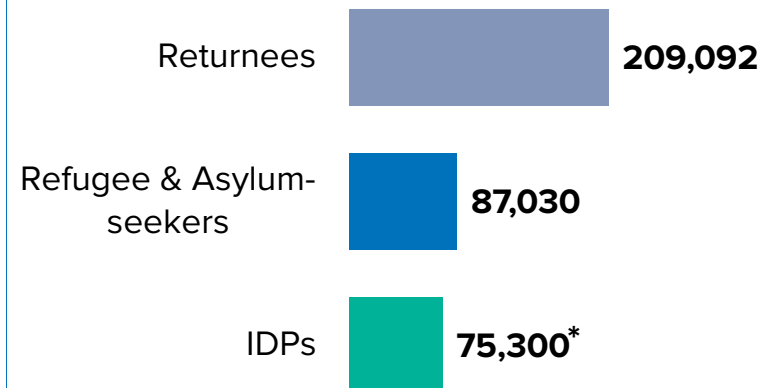

330,086
REFUGEES AND ASYLUM-SEEKERS
IN NEIGHBOURING COUNTRIES

87,030
REFUGEES AND ASYLUM-SEEKERS
HOSTED IN BURUNDI

209,092
REFUGEE RETURNEES SINCE 2017

1,531
REFUGEE RETURNEES IN 2023

75,300*
INTERNALLY DISPLACED IN
BURUNDI
*DTM Burundi – Internal Displacement Dashboard

**BURUNDIAN REFUGEES AND ASYLUM SEEKERS
BY COUNTRY OF ASYLUM**

RETURNEES SINCE 2017 BY COUNTRY OF ASYLUM

KEY POPULATION STATISTICS

BURUNDIANS DISPLACED INTO NEIGHBOURING COUNTRIES

POPULATION OF CONCERN TO UNHCR IN BURUNDI

371,422
Total population of concern
in Burundi as of April 2023.

By the end of April 2023, Burundi was host to 371,422 persons of concern. This includes 209,092 returnees mainly from Tanzania, Rwanda, DRC and Uganda and a further 87,030 refugees and asylum-seekers, as well as 75,300 IDPs.