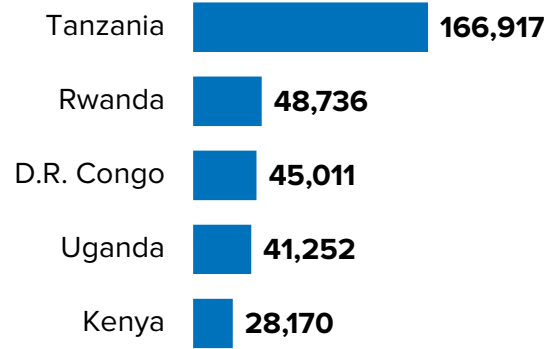

330,086
REFUGEES AND ASYLUM-SEEKERS
IN NEIGHBOURING COUNTRIES

87,030
REFUGEES AND ASYLUM-SEEKERS
HOSTED IN BURUNDI

209,092
REFUGEE RETURNEES SINCE 2017

1,531
REFUGEE RETURNEES IN 2023

75,300*
INTERNALLY DISPLACED IN
BURUNDI
*DTM Burundi – Internal Displacement Dashboard

**BURUNDIAN REFUGEES AND ASYLUM SEEKERS
BY COUNTRY OF ASYLUM**

RETURNEES SINCE 2017 BY COUNTRY OF ASYLUM

KEY POPULATION STATISTICS

BURUNDIANS DISPLACED INTO NEIGHBOURING COUNTRIES

POPULATION OF CONCERN TO UNHCR IN BURUNDI

371,422
Total population of concern
in Burundi as of April 2023.

By the end of April 2023, Burundi was host to 371,422 persons of concern. This includes 209,092 returnees mainly from Tanzania, Rwanda, DRC and Uganda and a further 87,030 refugees and asylum-seekers, as well as 75,300 IDPs.