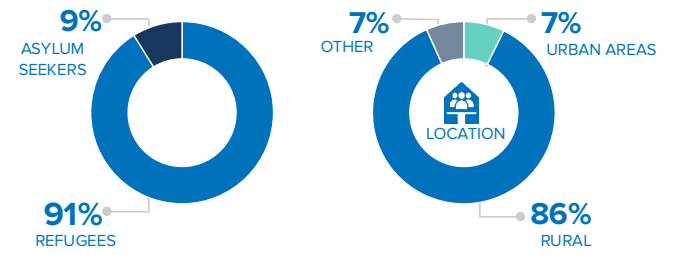

330,086
REFUGEES AND ASYLUM-SEEKERS
IN NEIGHBOURING COUNTRIES

87,030
REFUGEES AND ASYLUM-SEEKERS
HOSTED IN BURUNDI

209,092
REFUGEE RETURNEES SINCE 2017

1,531
REFUGEE RETURNEES IN 2023

75,300*
INTERNALLY DISPLACED IN
BURUNDI
*DTM Burundi – Internal Displacement Dashboard

**BURUNDIAN REFUGEES AND ASYLUM SEEKERS
BY COUNTRY OF ASYLUM**

RETURNEES SINCE 2017 BY COUNTRY OF ASYLUM

KEY POPULATION STATISTICS

BURUNDIANS DISPLACED INTO NEIGHBOURING COUNTRIES

POPULATION OF CONCERN TO UNHCR IN BURUNDI

371,422
Total population of concern
in Burundi as of April 2023.

By the end of April 2023, Burundi was host to 371,422 persons of concern. This includes 209,092 returnees mainly from Tanzania, Rwanda, DRC and Uganda and a further 87,030 refugees and asylum-seekers, as well as 75,300 IDPs.