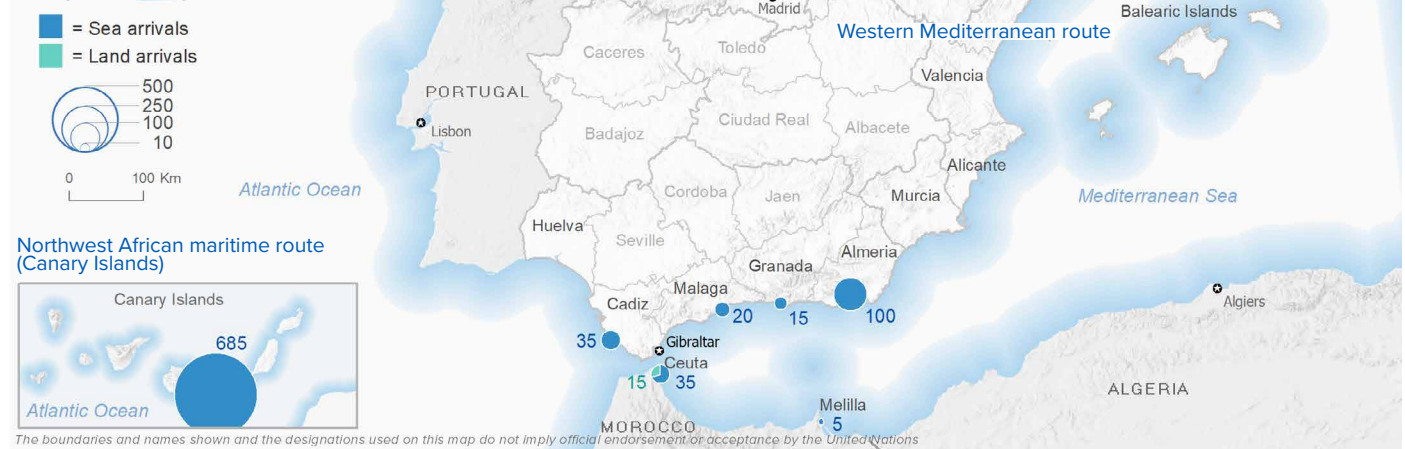

SPAIN Weekly snapshot - Week 21 (22 - 28 May 2023)

The charts below are based on figures from the Ministry of Interior and UNHCR estimates. All figures are provisional and subject to change

Refugees & migrants: sea and land arrivals in week 21¹

Arrivals in Spain

Western Mediterranean

Northwest African maritime (Canary Islands)

Arrivals in Spain during the last five weeks¹

Arrivals in Spain by route during the last six months²

Arrivals in Spain per month²