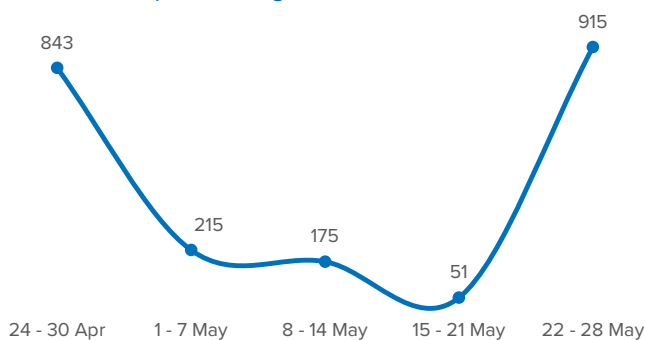

SPAIN Weekly snapshot - Week 21 (22 - 28 May 2023)

The charts below are based on figures from the Ministry of Interior and UNHCR estimates. All figures are provisional and subject to change

Refugees & migrants: sea and land arrivals in week 21¹

Arrivals in Spain

Western Mediterranean

Northwest African maritime (Canary Islands)

Arrivals in Spain during the last five weeks¹

Arrivals in Spain by route during the last six months²

Arrivals in Spain per month²