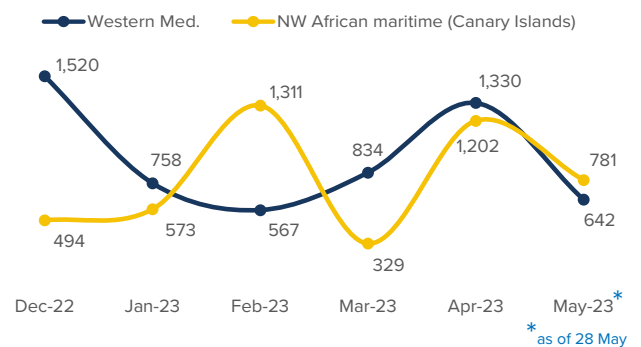

SPAIN Weekly snapshot - Week 21 (22 - 28 May 2023)

The charts below are based on figures from the Ministry of Interior and UNHCR estimates. All figures are provisional and subject to change

Refugees & migrants: sea and land arrivals in week 21¹

Arrivals in Spain

Western Mediterranean

Northwest African maritime (Canary Islands)

Arrivals in Spain during the last five weeks¹

Arrivals in Spain by route during the last six months²

Arrivals in Spain per month²