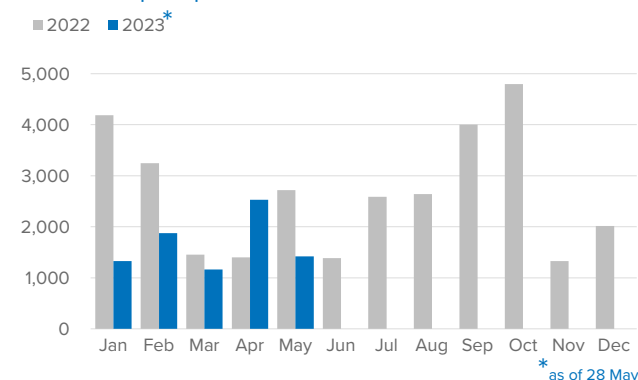

SPAIN Weekly snapshot - Week 21 (22 - 28 May 2023)

The charts below are based on figures from the Ministry of Interior and UNHCR estimates. All figures are provisional and subject to change

Refugees & migrants: sea and land arrivals in week 21¹

Arrivals in Spain

Western Mediterranean

Northwest African maritime (Canary Islands)

Arrivals in Spain during the last five weeks¹

Arrivals in Spain by route during the last six months²

Arrivals in Spain per month²