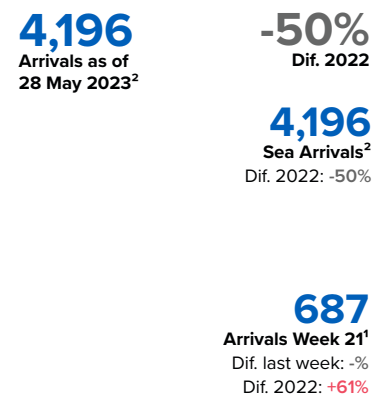

SPAIN Weekly snapshot - Week 21 (22 - 28 May 2023)

The charts below are based on figures from the Ministry of Interior and UNHCR estimates. All figures are provisional and subject to change

Refugees & migrants: sea and land arrivals in week 21¹

Arrivals in Spain

Western Mediterranean

Northwest African maritime (Canary Islands)

Arrivals in Spain during the last five weeks¹

Arrivals in Spain by route during the last six months²

Arrivals in Spain per month²